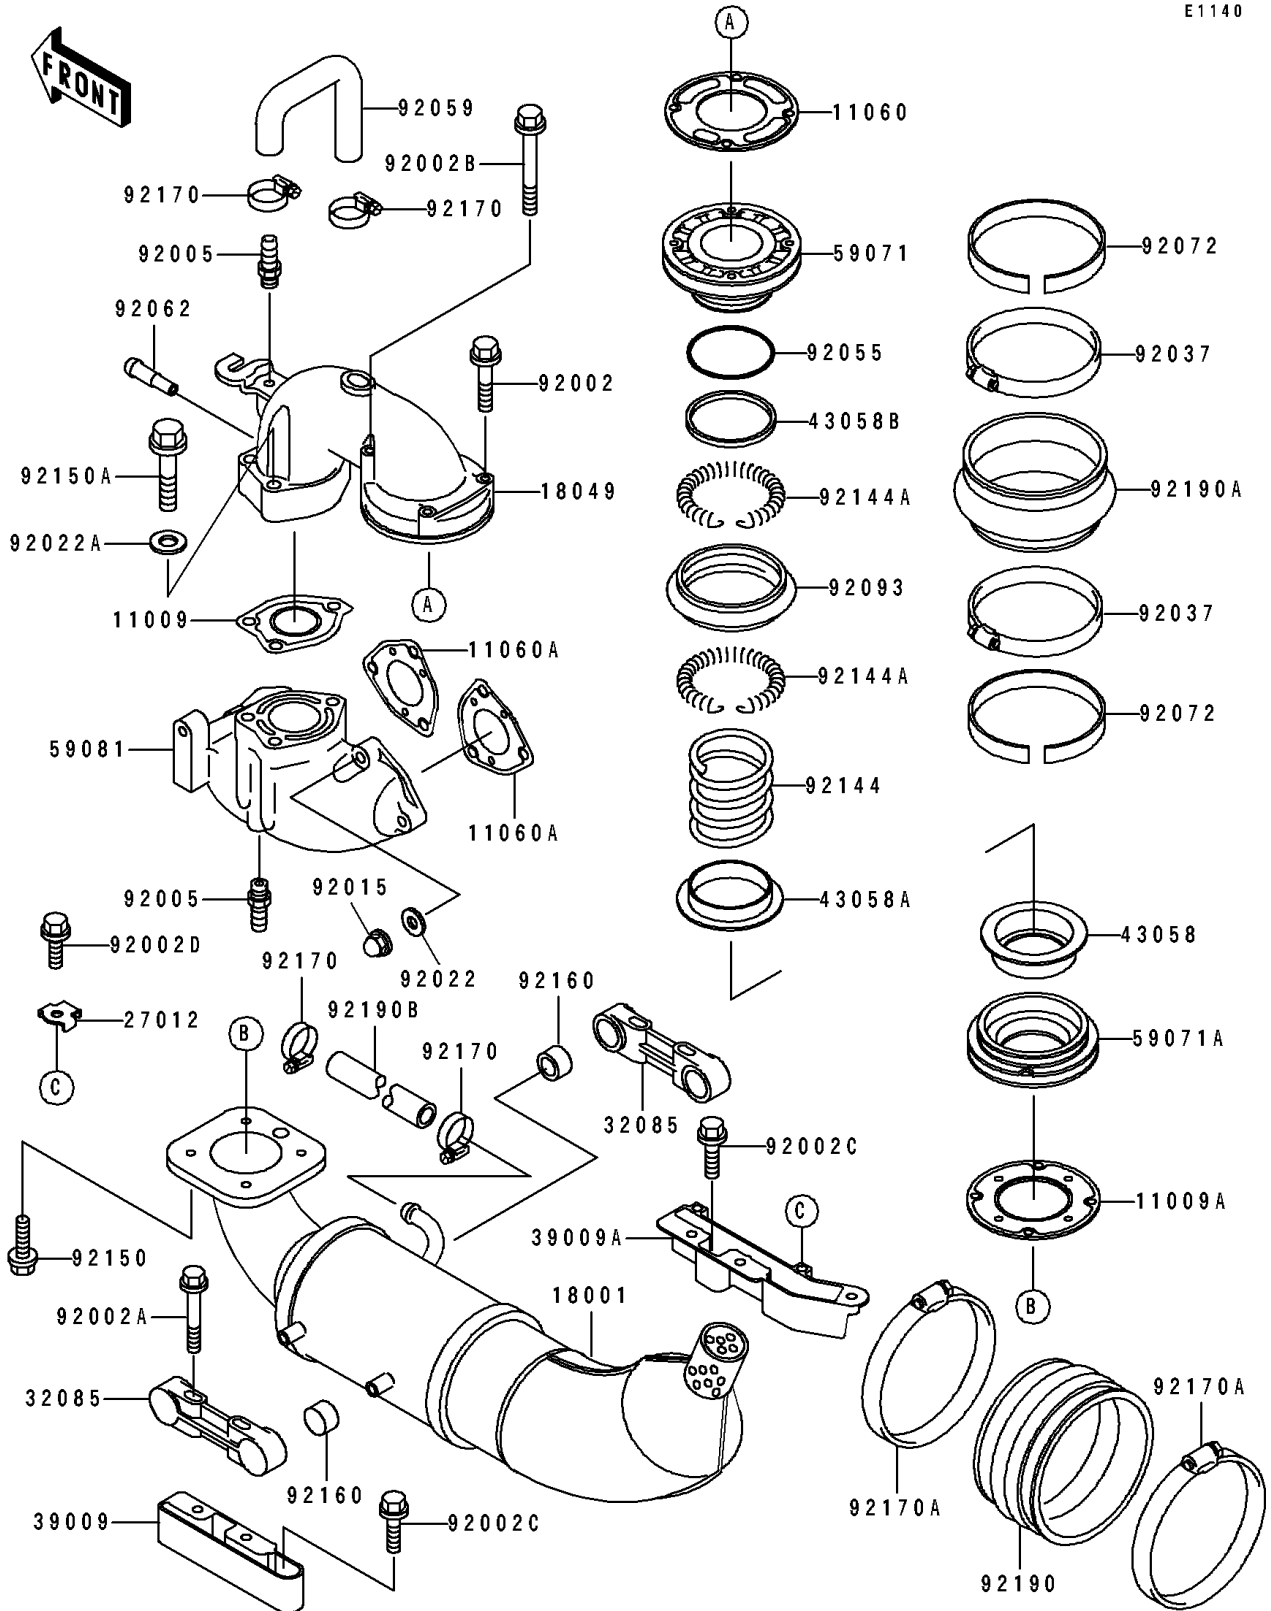

1991 SC PARTS DIAGRAM

Muffler(s)

E1140

1991 SC PARTS LIST

Muffler(s)

ITEM NAME	PART NUMBER	QUANTITY
GASKET,EXHAUST PIPE (Ref # 11009)	11009-3752	1
GASKET,MUFFLER (Ref # 11009A)	11009-3756	1
GASKET,EXHAUST PIPE (Ref # 11060)	11060-3718	1
GASKET,EXHAUST PIPE (Ref # 11060A)	11060-3721	1
MUFFLER (Ref # 18001)	18001-3734	1
PIPE-EXHAUST (Ref # 18049)	18049-3727	1
HOOK (Ref # 27012)	27012-501	1
STOPPER (Ref # 32085)	32085-3713	1
BLOCK-MOUNT,LH (Ref # 39009)	39009-3705	1
BLOCK-MOUNT,RH (Ref # 39009A)	39009-3706	1
RING (Ref # 43058)	43058-3702	1
RING (Ref # 43058A)	43058-3703	1
RING (Ref # 43058B)	43058-3704	1
JOINT (Ref # 59071)	59071-3722	1
JOINT (Ref # 59071A)	59071-3731	1
MANIFOLD-EXHAUST (Ref # 59081)	59081-3706	1
BOLT,6X35 (Ref # 92002)	92002-3715	1
BOLT,6X45 (Ref # 92002A)	92002-3717	1
BOLT,6X65 (Ref # 92002B)	92002-3720	1
BOLT,6X20 (Ref # 92002C)	92002-3755	1
BOLT,6X12 (Ref # 92002D)	92002-3763	1
FITTING,HOSE (Ref # 92005)	92005-3712	1
NUT,CAP,8MM (Ref # 92015)	92015-1371	1
WASHER,8.2X18X1.5 (Ref # 92022)	92022-1964	1
WASHER,10.2X20X1.5 (Ref # 92022A)	92022-3742	1
CLAMP (Ref # 92037)	92037-3706	1
RING-O (Ref # 92055)	92055-3717	1
TUBE,HEAD-EXHAUST (Ref # 92059)	92059-3872	1
NOZZLE (Ref # 92062)	92062-3705	1

1991 SC PARTS LIST

Muffler(s)

ITEM NAME	PART NUMBER	QUANTITY
BAND,ID=111 (Ref # 92072)	92072-3740	1
SEAL (Ref # 92093)	92093-3732	1
SPRING (Ref # 92144)	92144-3718	1
SPRING (Ref # 92144A)	92144-3726	1
BOLT,6X18 (Ref # 92150)	92150-3729	1
BOLT,10X50 (Ref # 92150A)	92150-3819	1
DAMPER (Ref # 92160)	92160-3740	1
CLAMP (Ref # 92170)	92170-3718	1
CLAMP (Ref # 92170A)	92170-3721	1
TUBE (Ref # 92190)	92190-3709	1
TUBE,JOINT (Ref # 92190A)	92190-3712	1
TUBE,13X19X140 (Ref # 92190B)	92190-3714	1