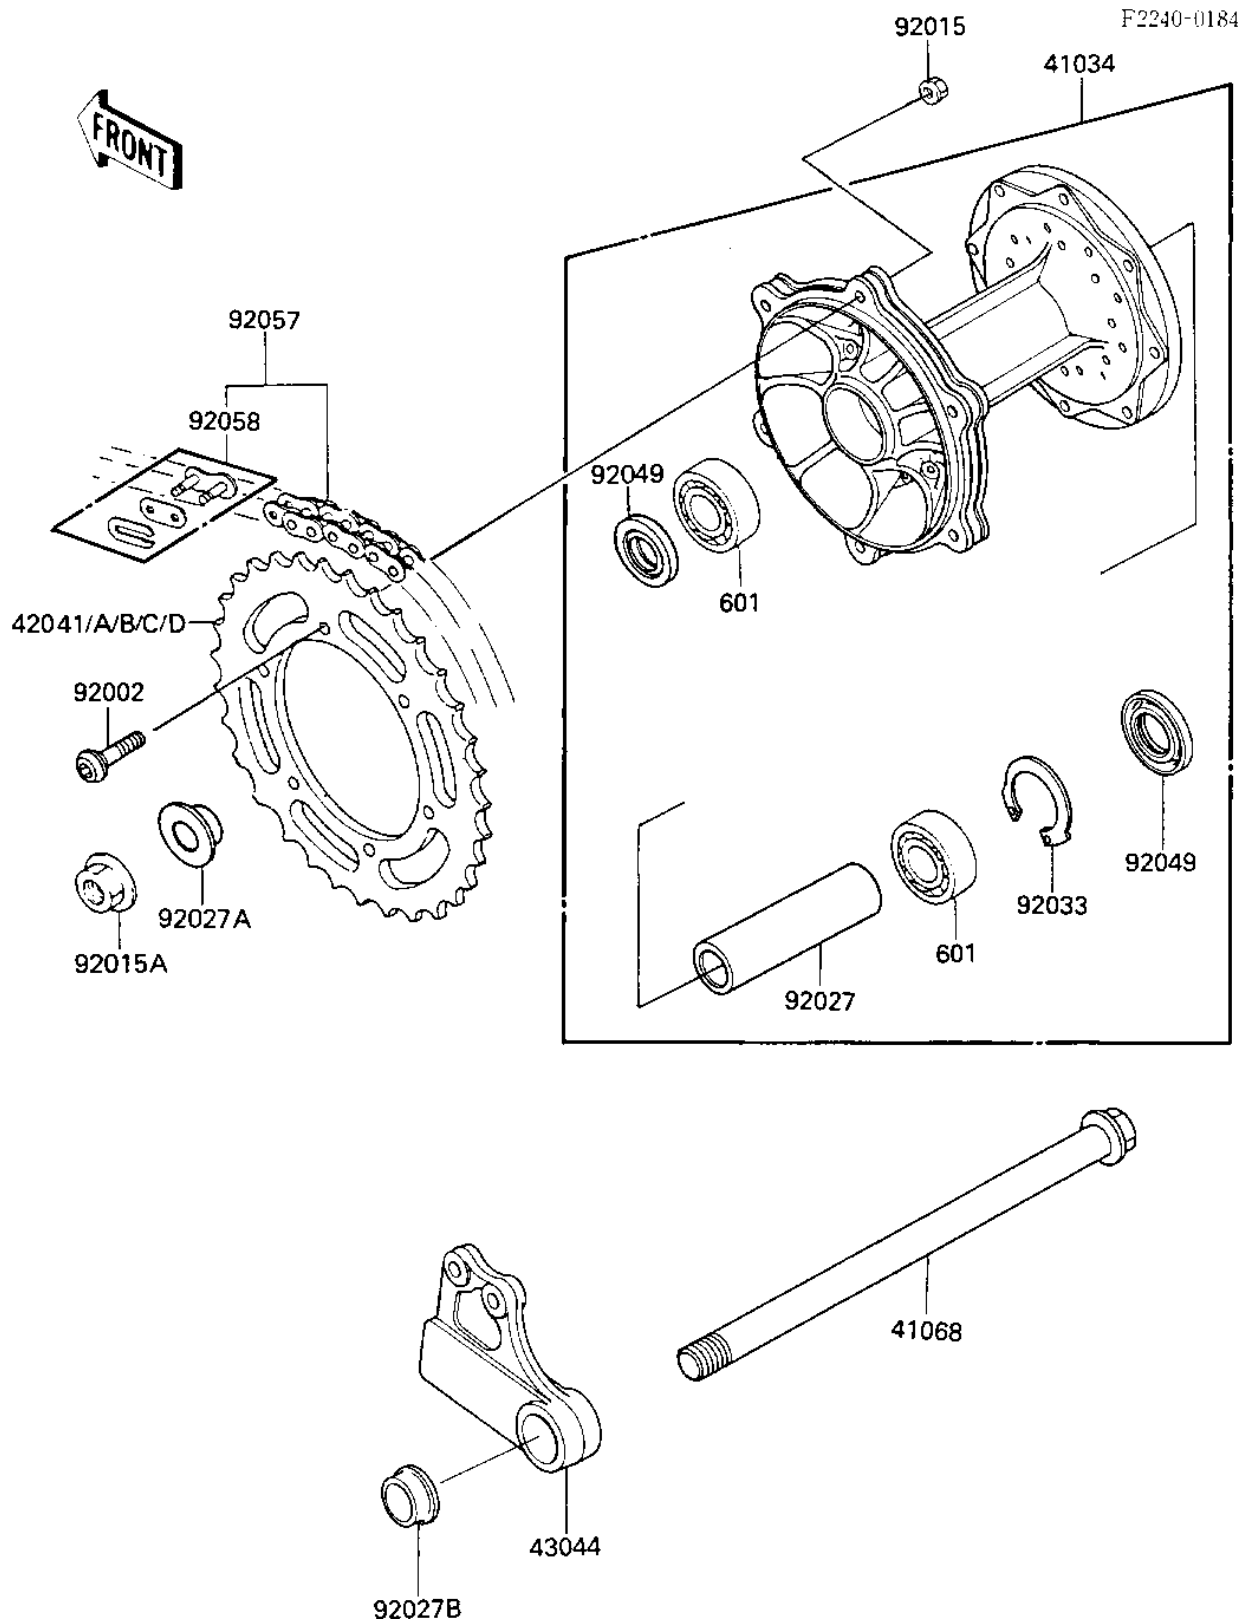

1986 KX125 PARTS DIAGRAM

REAR HUB/CHAIN

1986 KX125 PARTS LIST

REAR HUB/CHAIN

ITEM NAME	PART NUMBER	QUANTITY
DRUM-ASSY,REAR BRAKE (Ref # 41034)	41034-1139	1
AXLE,RR (Ref # 41068)	41068-1180	1
SPROCKET-HUB,48T (Ref # 42041)	42041-1103	1
SPROCKET-HUB,49T,AL (Ref # 42041A)	42041-1256	1
SPROCKET-HUB,45T (Ref # 42041B)	42041-1154	1
SPROCKET-HUB,46T,AL (Ref # 42041C)	42041-1193	1
SPROCKET-HUB,47T,AL (Ref # 42041D)	42041-1258	1
HOLDER-COMP-CALIPER (Ref # 43044)	43044-1061	1
BOLT,8MM (Ref # 92002)	92002-1387	6
NUT-8MM (Ref # 92015)	92015-1143	6
NUT,RR AXLE,20MM (Ref # 92015A)	92015-1461	1
COLLAR,20.2X25.4X120 (Ref # 92027)	92027-1942	1
COLLAR,20.2X25.4X120 (Ref # 92027A)	92027-1942	1
COLLAR,L=13 (Ref # 92027B)	92027-1944	1
CIRCLIP,42MM (Ref # 92033)	92033-1041	1
SEAL-OIL,BJNC2 25425 (Ref # 92049)	92049-1203	2
DR CHAIN DID 112L (Ref # 92057)	92057-1200	1
JOINT-CHAIN,DRIVE (Ref # 92058)	92058-1057	1
BEARING-BALL,#6004U (Ref # 601)	601B6004U	2