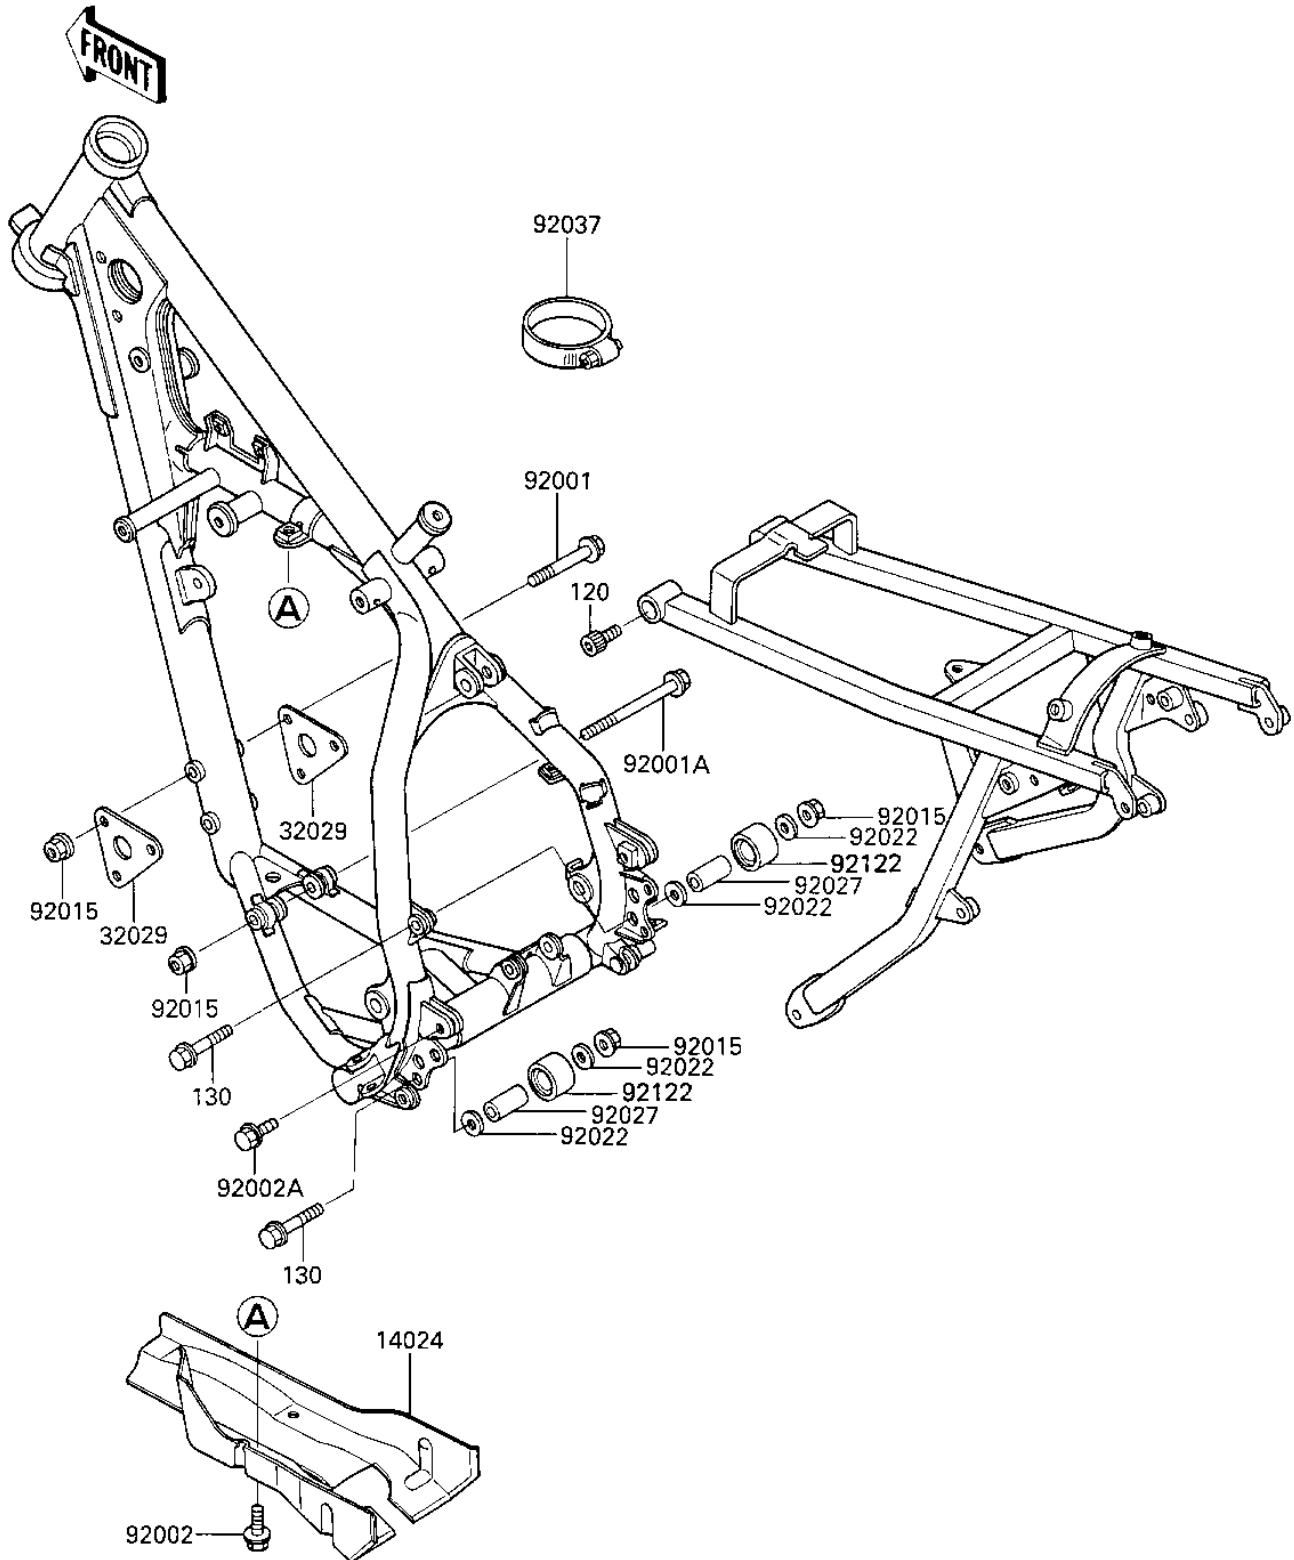

1986 KX125 PARTS DIAGRAM

FRAME FITTING

F2131-0221

1986 KX125 PARTS LIST

FRAME FITTING

ITEM NAME	PART NUMBER	QUANTITY
COVER,AIR FILTER (Ref # 14024)	14024-1172	1
BRACKET-ENGINE (Ref # 32029)	32029-1437	2
BOLT,8X67 (Ref # 92001)	92001-1928	3
BOLT,8X130 (Ref # 92001A)	92001-1929	1
BOLT,6X14 (Ref # 92002)	92150-1340	2
BOLT,FLANGED,8X22 (Ref # 92002A)	92002-1676	2
NUT-8MM (Ref # 92015)	92015-1143	6
WASHER,8.5X22X1.5 (Ref # 92022)	92022-1629	4
COLLAR,CHAIN ROLLER (Ref # 92027)	92027-1670	2
CLAMP,RESERVE TANK (Ref # 92037)	92037-1706	2
ROLLER,CHAIN GUIDE (Ref # 92122)	92122-1117	2
BOLT (Ref # 120)	120P0816	2
BOLT,FLANGED,8X50 (Ref # 130)	130G0850	2