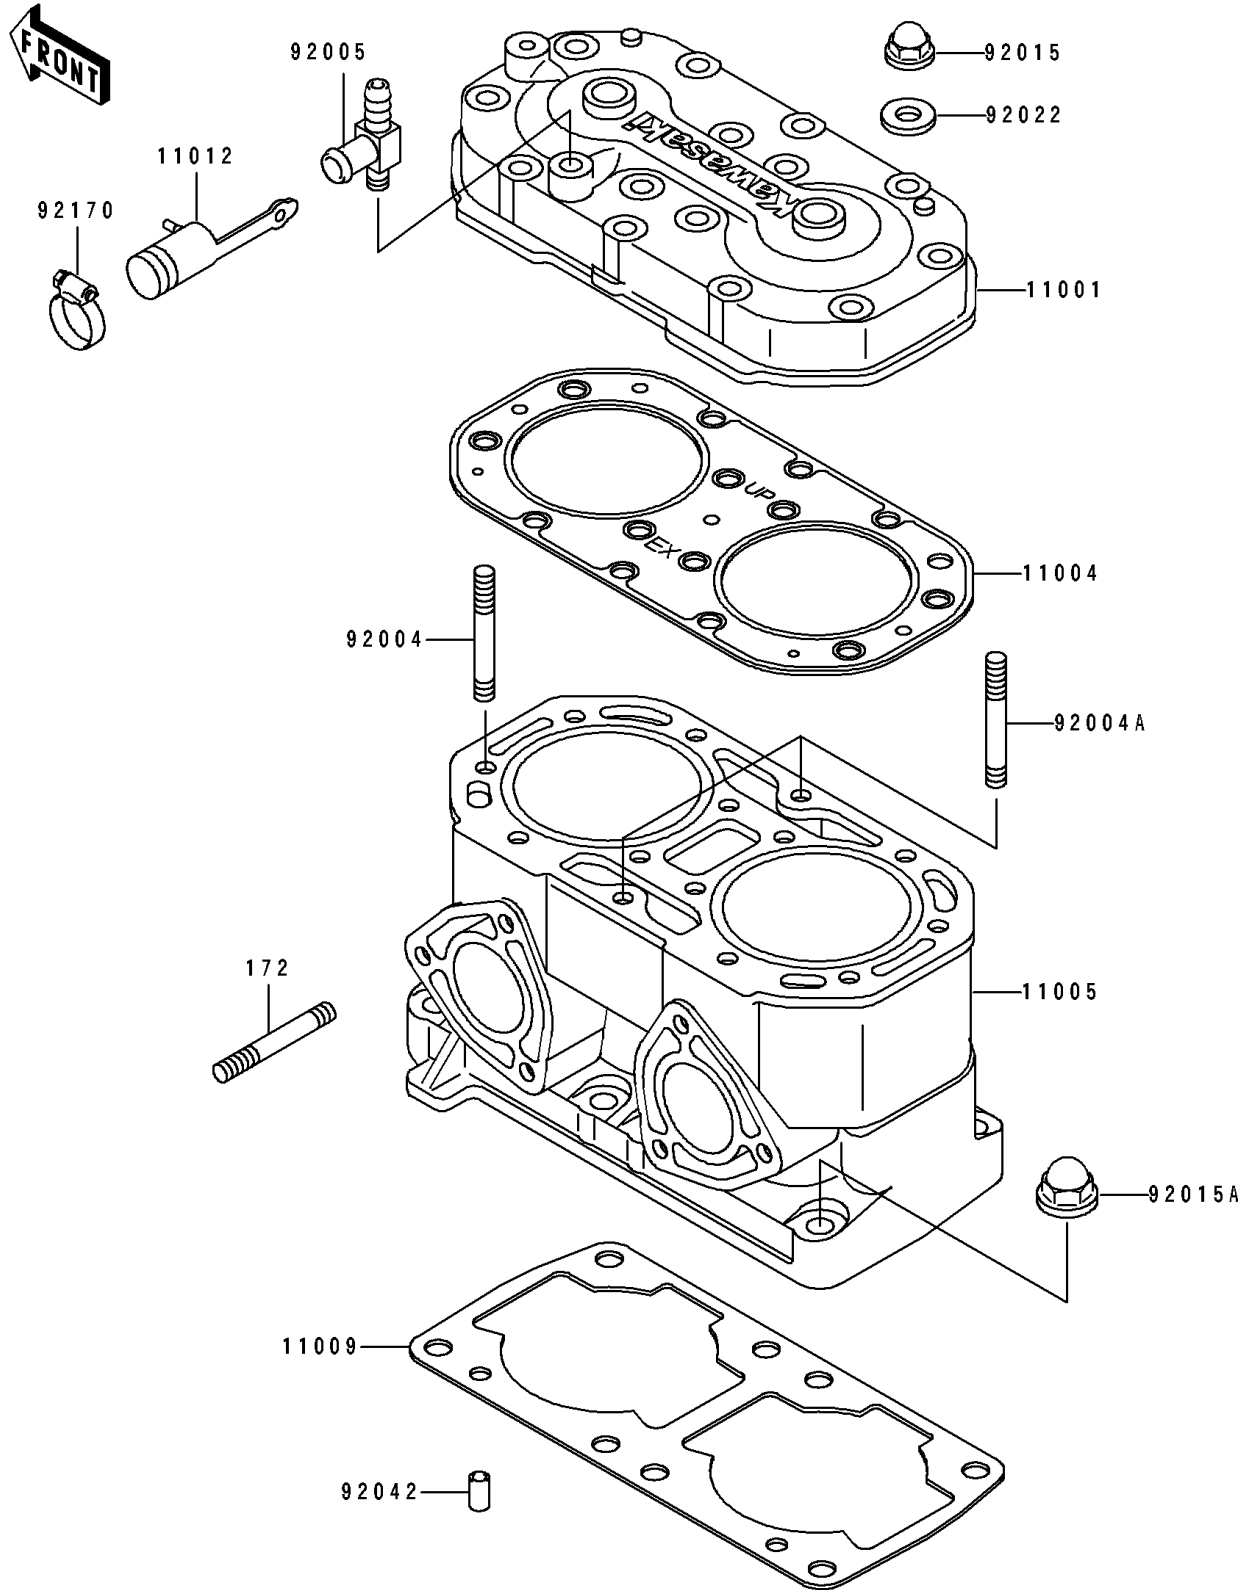

1993 SC PARTS DIAGRAM

Cylinder Head/Cylinder

E1110

1993 SC PARTS LIST

Cylinder Head/Cylinder

ITEM NAME	PART NUMBER	QUANTITY
HEAD-CYLINDER (Ref # 11001)	11001-3716	1
GASKET-HEAD (Ref # 11004)	11004-3710	1
CYLINDER-ENGINE (Ref # 11005)	11005-3715	1
GASKET,CYLINDER BASE (Ref # 11009)	11009-3775	1
CAP (Ref # 11012)	11012-3757	1
STUD,8X43 (Ref # 92004)	92004-3715	1
STUD,8X43 (Ref # 92004A)	92004-3719	1
FITTING (Ref # 92005)	92005-3711	1
NUT,CAP,8MM (Ref # 92015)	92015-1371	1
NUT,10MM (Ref # 92015A)	92015-1649	1
WASHER,8.2X18X1.5 (Ref # 92022)	92022-1964	1
PIN,DOWEL,6.3X8X14 (Ref # 92042)	92042-007	1
CLAMP (Ref # 92170)	92170-3729	1
BOLT-STUD (Ref # 172)	172R0830	1