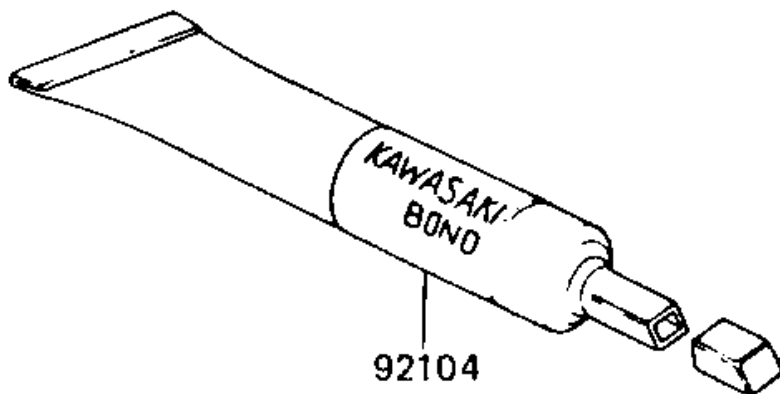

1986 KX80 PARTS DIAGRAM

OWNER TOOLS

F2810-0217

9
9

1986 KX80 PARTS LIST

OWNER TOOLS

ITEM NAME	PART NUMBER	QUANTITY
LIQUID GASKET (Ref # 92104)	92104-002	1
TOOL-WRENCH (Ref # 92110)	92110-1119	1