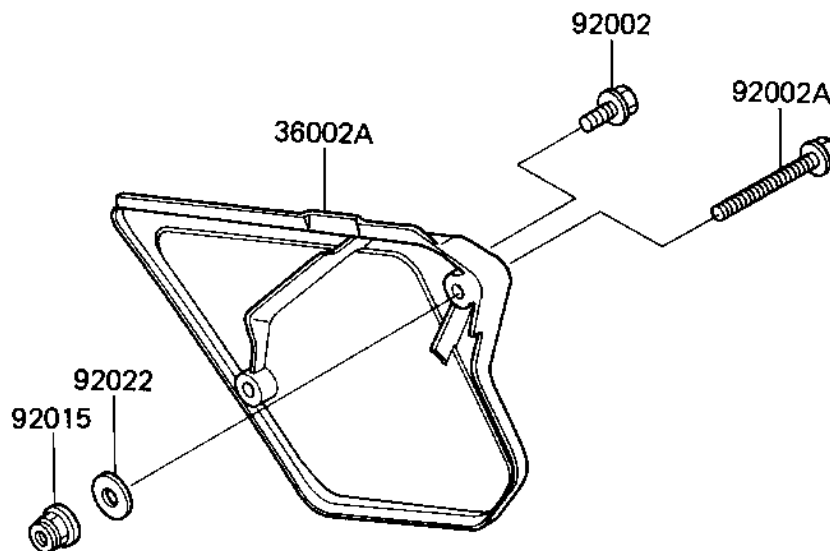

1987 KX80 PARTS DIAGRAM

SIDE COVERS

F2611-0009

1987 KX80 PARTS LIST

SIDE COVERS

ITEM NAME	PART NUMBER	QUANTITY
COVER-SIDE,LH,L.GREEN (Ref # 36002)	36002-5155-6W	1
COVER-SIDE,RH,L.GREEN (Ref # 36002A)	36002-5156-6W	1
BOLT (Ref # 92002)	92150-1506	1
BOLT (Ref # 92002A)	92150-1486	1
NUT,LOCK,FLANGED,6MM (Ref # 92015)	92015-1339	1
WASHER PLAIN (Ref # 92022)	92022-024	1