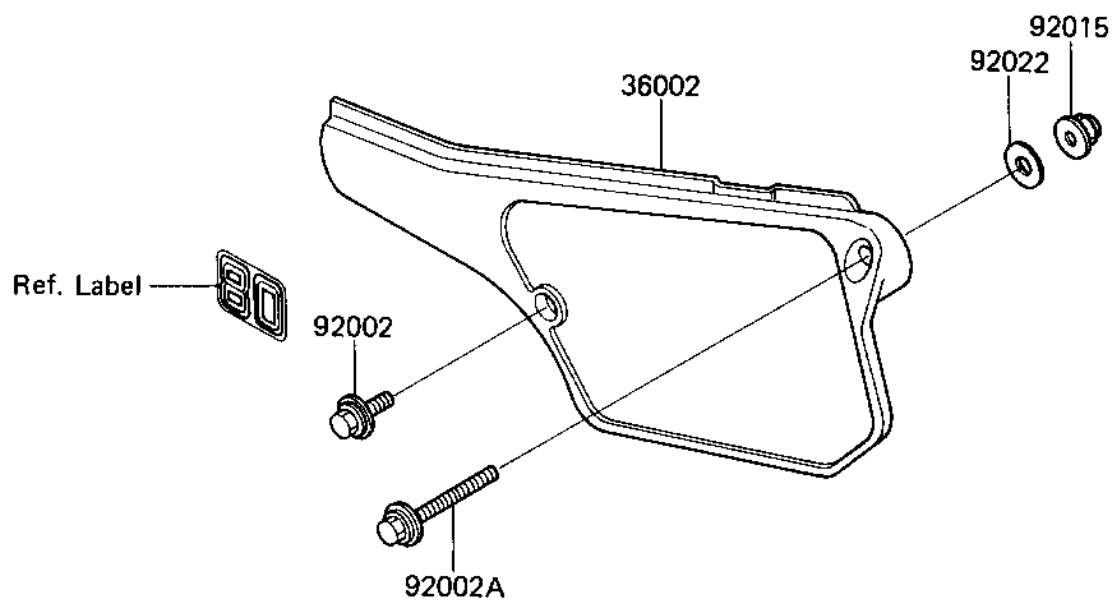

1987 KX80 PARTS DIAGRAM

SIDE COVERS

F2611-0009

1987 KX80 PARTS LIST

SIDE COVERS

ITEM NAME	PART NUMBER	QUANTITY
COVER-SIDE,LH,L.GREEN (Ref # 36002)	36002-5155-6W	1
COVER-SIDE,RH,L.GREEN (Ref # 36002A)	36002-5156-6W	1
BOLT (Ref # 92002)	92150-1506	1
BOLT (Ref # 92002A)	92150-1486	1
NUT,LOCK,FLANGED,6MM (Ref # 92015)	92015-1339	1
WASHER PLAIN (Ref # 92022)	92022-024	1