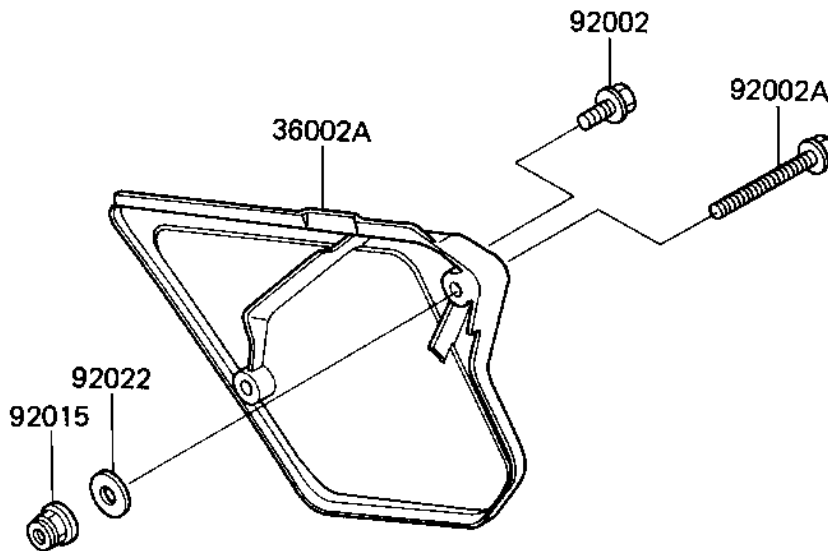

## 1986 KX80 PARTS DIAGRAM

SIDE COVERS

F2611-0009

## 1986 KX80 PARTS LIST

### SIDE COVERS

ITEM NAME	PART NUMBER	QUANTITY
COVER-SIDE,LH,L.GREEN (Ref # 36002)	36002-5155-6W	1
COVER-SIDE,RH,L.GREEN (Ref # 36002A)	36002-5156-6W	1
BOLT (Ref # 92002)	92150-1506	1
BOLT (Ref # 92002A)	92150-1486	1
NUT,LOCK,FLANGED,6MM (Ref # 92015)	92015-1339	1
WASHER PLAIN (Ref # 92022)	92022-024	1