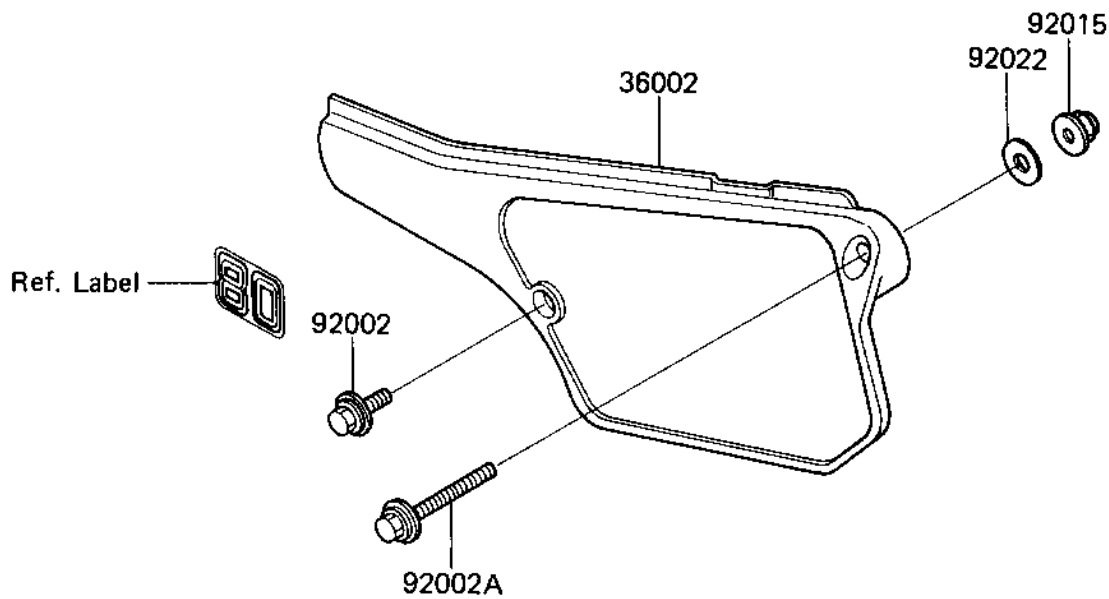

## 1986 KX80 PARTS DIAGRAM

SIDE COVERS

F2611-0009

## 1986 KX80 PARTS LIST

### SIDE COVERS

ITEM NAME	PART NUMBER	QUANTITY
COVER-SIDE,LH,L.GREEN (Ref # 36002)	36002-5155-6W	1
COVER-SIDE,RH,L.GREEN (Ref # 36002A)	36002-5156-6W	1
BOLT (Ref # 92002)	92150-1506	1
BOLT (Ref # 92002A)	92150-1486	1
NUT,LOCK,FLANGED,6MM (Ref # 92015)	92015-1339	1
WASHER PLAIN (Ref # 92022)	92022-024	1