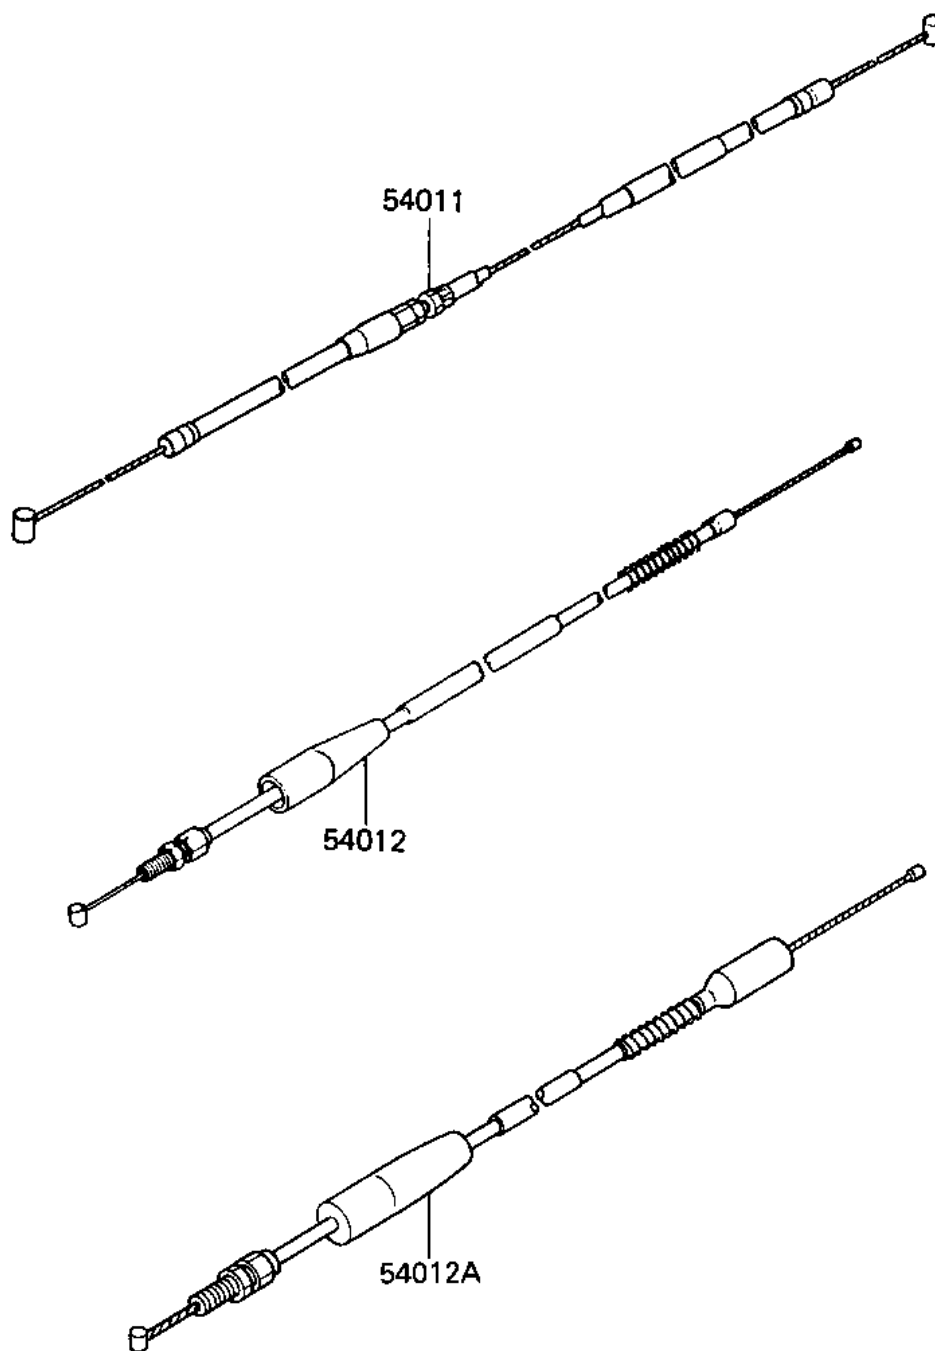

1987 KX80 PARTS DIAGRAM

CABLES

F2540-0245

1987 KX80 PARTS LIST

CABLES

ITEM NAME	PART NUMBER	QUANTITY
CABLE-CLUTCH (Ref # 54011)	54011-1232	1
CABLE-THROTTLE (Ref # 54012A)	54012-1317	1