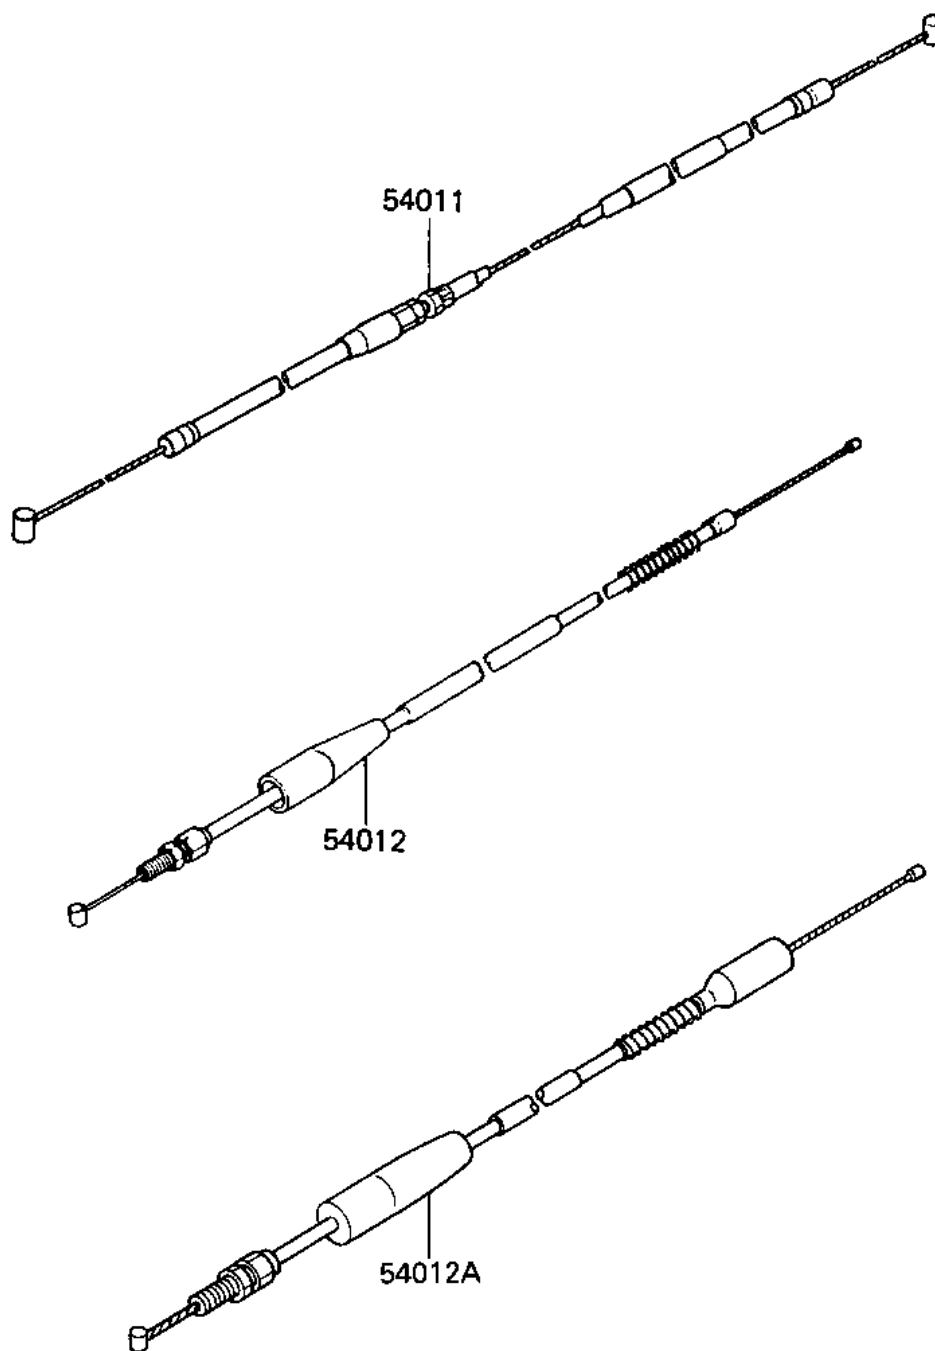

1986 KX80 PARTS DIAGRAM

CABLES

F2540-0245

1986 KX80 PARTS LIST

CABLES

ITEM NAME	PART NUMBER	QUANTITY
CABLE-CLUTCH (Ref # 54011)	54011-1232	1
CABLE-THROTTLE (Ref # 54012)	54012-1215	1