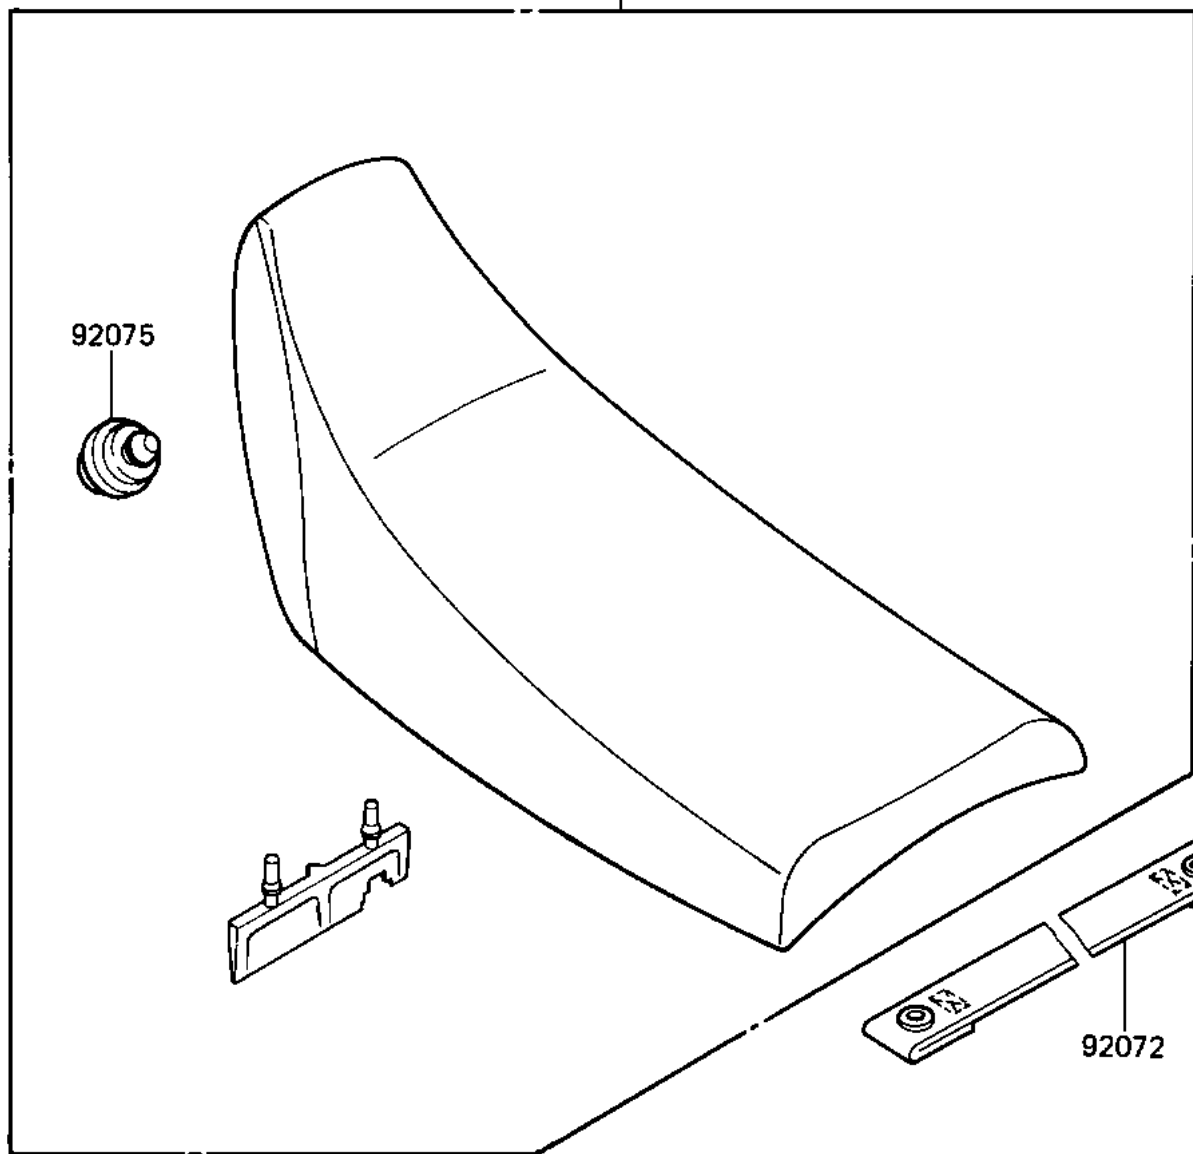

1987 KX80 PARTS DIAGRAM

SEAT

F2510-0298

53001/A

92075

92072

1987 KX80 PARTS LIST

SEAT

ITEM NAME	PART NUMBER	QUANTITY
SEAT-ASSY (Ref # 53001A)	53001-1493	1
BAND,SEAT (Ref # 92072)	92072-1184	1
DAMPER,SEAT (Ref # 92075)	92075-1800	1