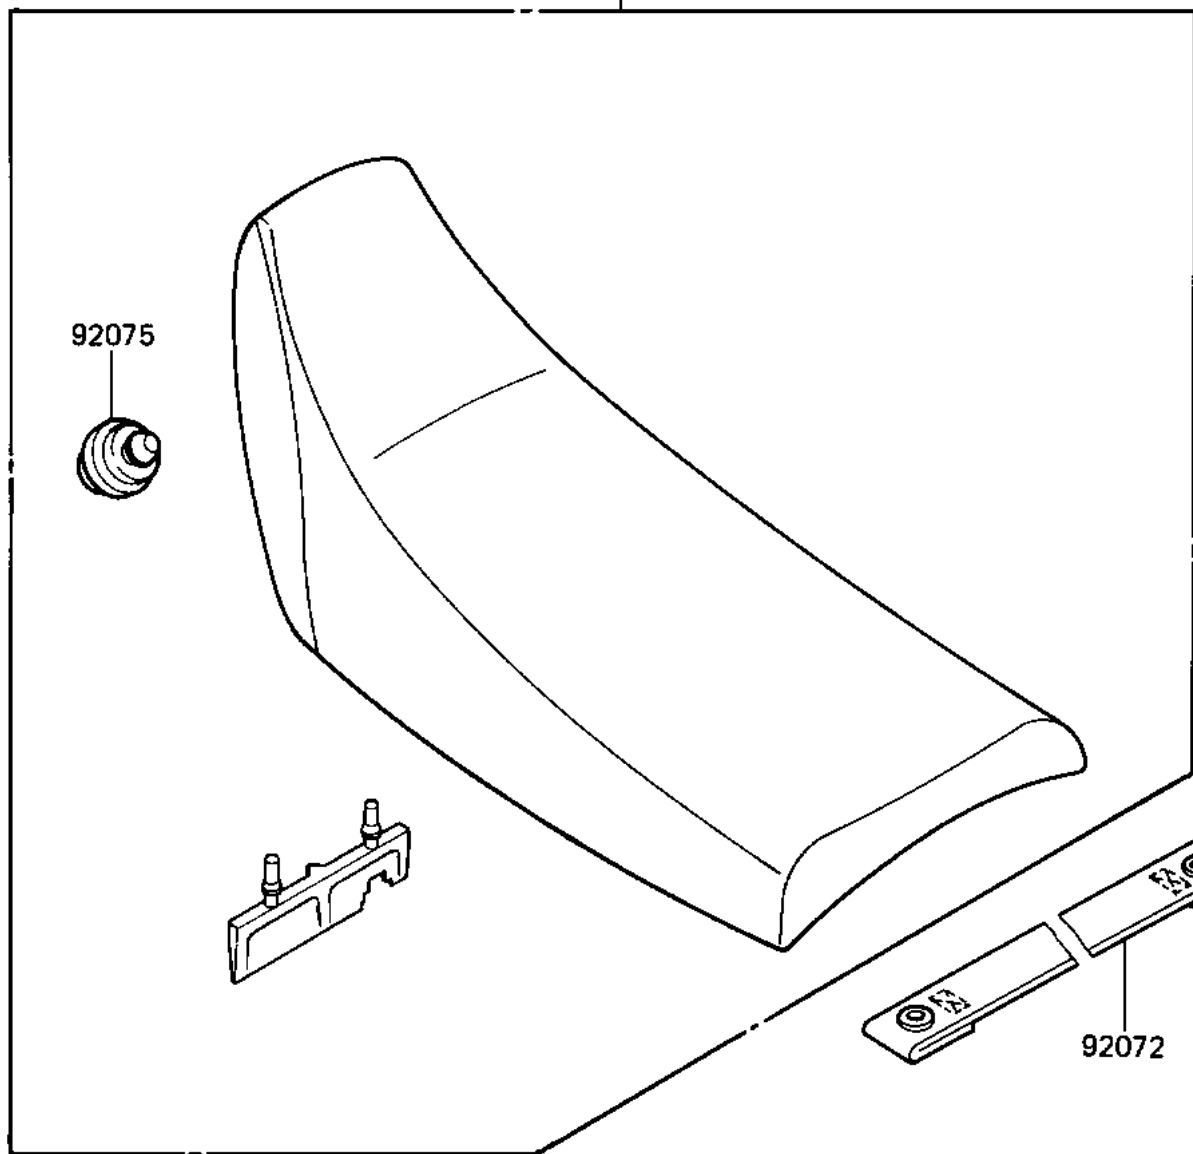

1986 KX80 PARTS DIAGRAM

SEAT

F2510-0298

53001/A

92075

92072

1986 KX80 PARTS LIST

SEAT

ITEM NAME	PART NUMBER	QUANTITY
SEAT-ASSY (Ref # 53001)	53001-1431	1
BAND,SEAT (Ref # 92072)	92072-1184	1
DAMPER,SEAT (Ref # 92075)	92075-1800	1