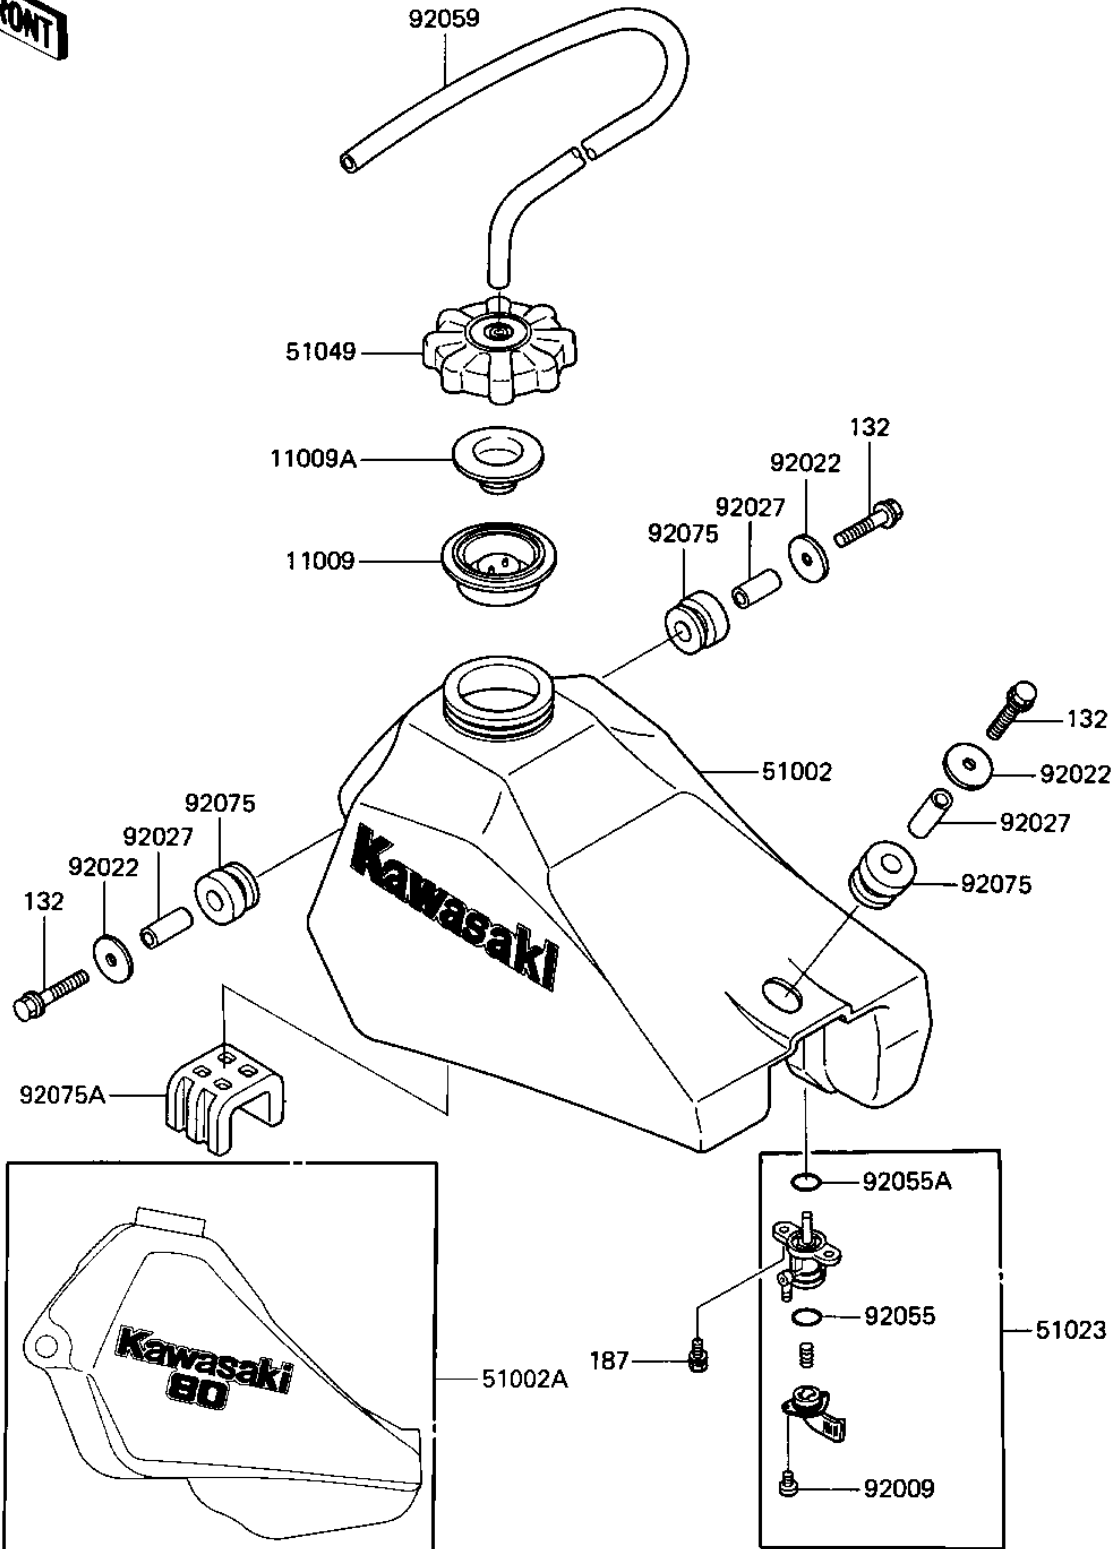

1987 KX80 PARTS DIAGRAM

FUEL TANK

F2410-0309

1987 KX80 PARTS LIST

FUEL TANK

ITEM NAME	PART NUMBER	QUANTITY
GASKET,FUEL TANK (Ref # 11009)	11009-1452	1
GASKET (Ref # 11009A)	11009-1514	1
TANK-COMP-FUEL,L.GREE (Ref # 51002A)	51002-5253-6W	1
TAP-ASSY-FUEL (Ref # 51023)	51023-1115	1
CAP-TANK,FUEL (Ref # 51049)	51049-1006	1
SCREW PAN HEAD 3X8 (Ref # 92009)	220E0308	1
WASHER (Ref # 92022)	92022-1690	1
COLLAR,6.8X10X17 (Ref # 92027)	92027-1833	1
RING-O (Ref # 92055)	92055-1299	1
RING-O (Ref # 92055A)	92055-1300	1
TUBE,5X9X350 (Ref # 92059)	92059-1265	1
DAMPER (Ref # 92075)	92075-1660	1
DAMPER (Ref # 92075A)	92075-1761	1
BOLT-FLANGED-SMALL (Ref # 132)	132G0630	1
BOLT-UPSET-WSP (Ref # 187)	187B0616	1