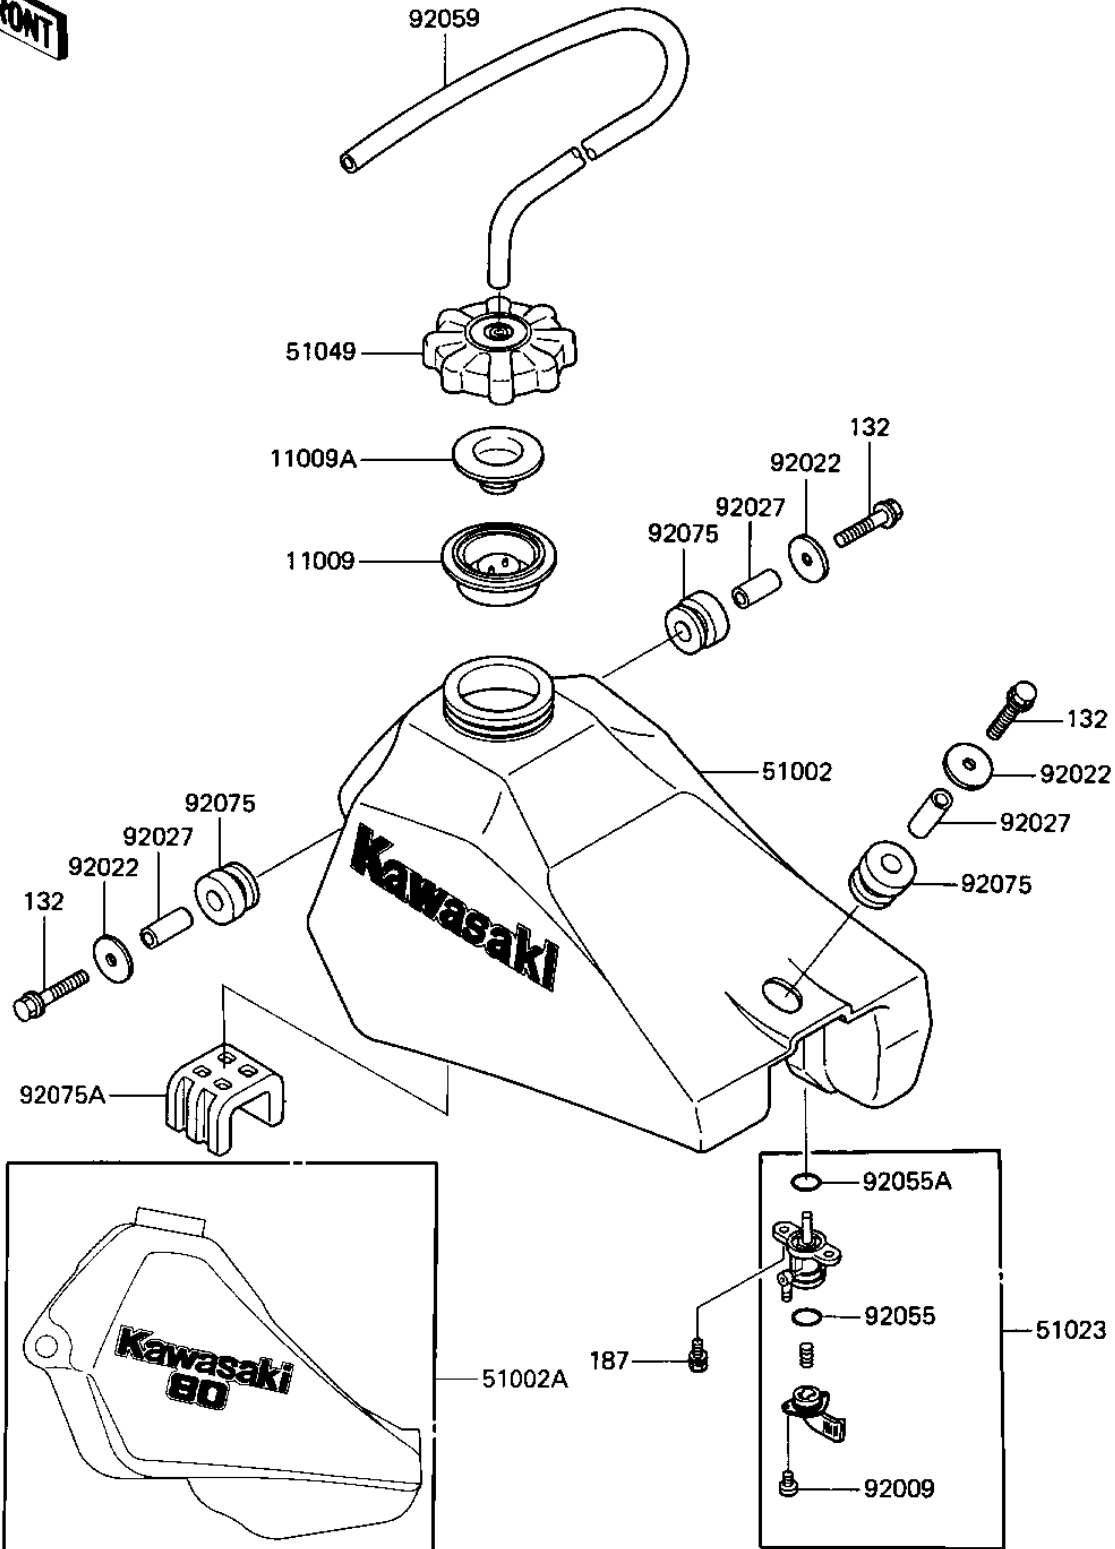

## 1986 KX80 PARTS DIAGRAM

FUEL TANK

F2410-0309

## 1986 KX80 PARTS LIST

### FUEL TANK

ITEM NAME	PART NUMBER	QUANTITY
GASKET,FUEL TANK (Ref # 11009)	11009-1452	1
GASKET (Ref # 11009A)	11009-1514	1
TANK-COMP-FUEL,L.GREE (Ref # 51002)	51002-5162-6W	1
TAP-ASSY-FUEL (Ref # 51023)	51023-1115	1
CAP-TANK,FUEL (Ref # 51049)	51049-1006	1
SCREW PAN HEAD 3X8 (Ref # 92009)	220E0308	1
WASHER (Ref # 92022)	92022-1690	1
COLLAR,6.8X10X17 (Ref # 92027)	92027-1833	1
RING-O (Ref # 92055)	92055-1299	1
RING-O (Ref # 92055A)	92055-1300	1
TUBE,5X9X350 (Ref # 92059)	92059-1265	1
DAMPER (Ref # 92075)	92075-1660	1
DAMPER (Ref # 92075A)	92075-1761	1
BOLT-FLANGED-SMALL (Ref # 132)	132G0630	1
BOLT-UPSET-WSP (Ref # 187)	187B0616	1