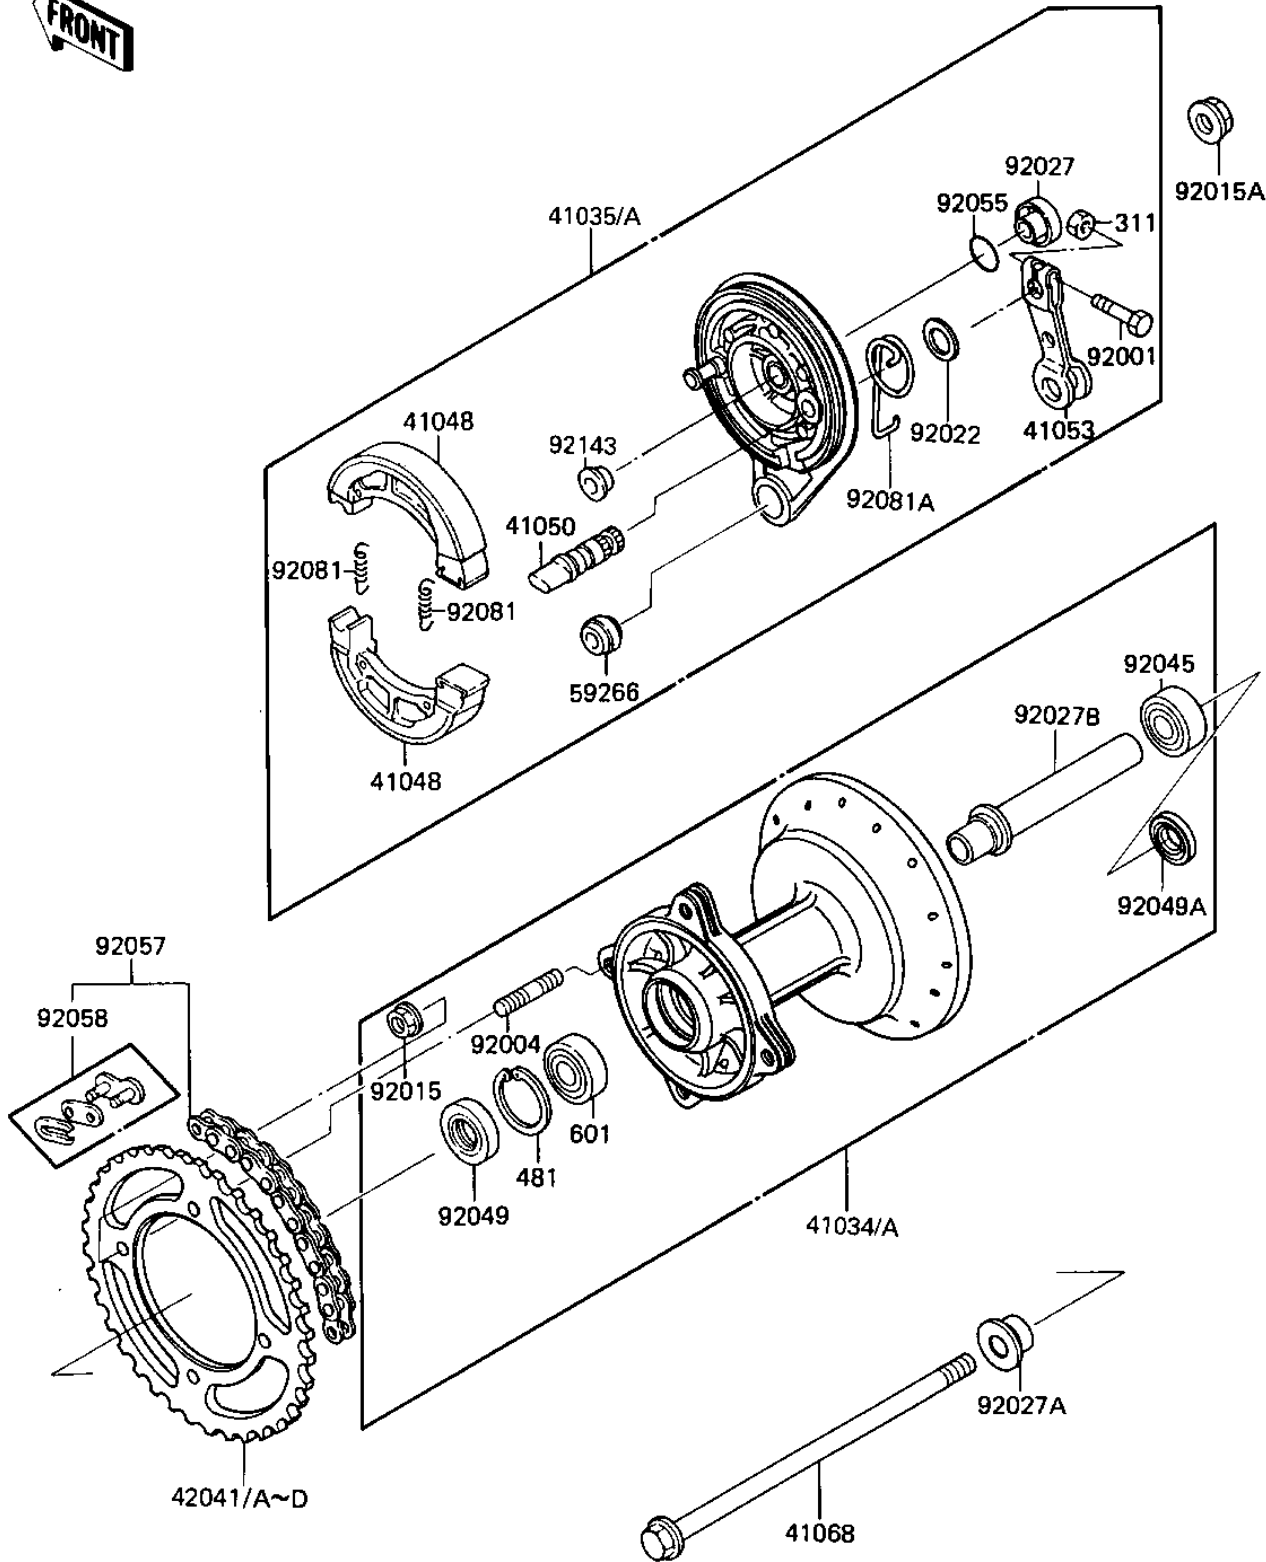

## 1987 KX80 PARTS DIAGRAM

REAR HUB/BRAKE/CHAIN

F2240-0182

## 1987 KX80 PARTS LIST

### REAR HUB/BRAKE/CHAIN

ITEM NAME	PART NUMBER	QUANTITY
DRUM-ASSY,REAR BRAKE (Ref # 41034A)	41034-1151	1
PANEL-ASSY-BRAKE,RR (Ref # 41035A)	41035-1214	1
SHOE-BRAKE (Ref # 41048)	41048-1083	1
CAM-BRAKE,RR (Ref # 41050)	41050-1061	1
LEVER-BRAKE CAM (Ref # 41053)	41053-1062	1
AXLE,RR (Ref # 41068)	41068-1201	1
SPROCKET-HUB,49T (Ref # 42041)	42041-1207	1
SPROCKET-HUB,47T (Ref # 42041A)	42041-1226	1
SPROCKET-HUB,48T (Ref # 42041B)	42041-1227	1
SPROCKET-HUB,50T (Ref # 42041C)	42041-1228	1
SPROCKET-HUB,51T (Ref # 42041D)	42041-1229	1
JOINT-BALL,BRAKE PANE (Ref # 59266)	59266-1013	1
BOLT,5X25 (Ref # 92001)	92001-1695	1
STUD,8X16 (Ref # 92004)	92004-1053	1
NUT-8MM (Ref # 92015)	92015-1022	1
NUT-12MM (Ref # 92015A)	92015-1156	1
WASHER,13X26X0.5 (Ref # 92022)	92022-1715	1
COLLAR,BRAKE PANEL,RH (Ref # 92027)	92027-1542	1
COLLAR,REAR AXLE,14.5 (Ref # 92027A)	92027-1813	1
COLLAR,L=113.5 (Ref # 92027B)	92027-1927	1
BEARING-BALL,TMB201LL (Ref # 92045)	92045-1062	1
SEAL-OIL,DD20377 (Ref # 92049)	92049-1096	1
SEAL-OIL,DC25323.5 (Ref # 92049A)	92049-1232	1
"O" RING (Ref # 92055)	92055-104	1
CHAIN,DRIVE DID420MX1 (Ref # 92057)	92057-1173	1
JOINT-CHAIN (Ref # 92058)	92058-1053	1
SPRING,BRAKE SHOE (Ref # 92081)	92081-1766	1
SPRING,BRAKE CAM LEVE (Ref # 92081A)	92081-1897	1
COLLAR (Ref # 92143)	92143-1022	1

## 1987 KX80 PARTS LIST

REAR HUB/BRAKE/CHAIN

ITEM NAME	PART NUMBER	QUANTITY
NUT-HEX (Ref # 311)	311G0500	1
CIRCLIP.37MM (Ref # 481)	481J3700	1
BEARING-BALL, #6201UUC3 (Ref # 601)	601B6301UU	1