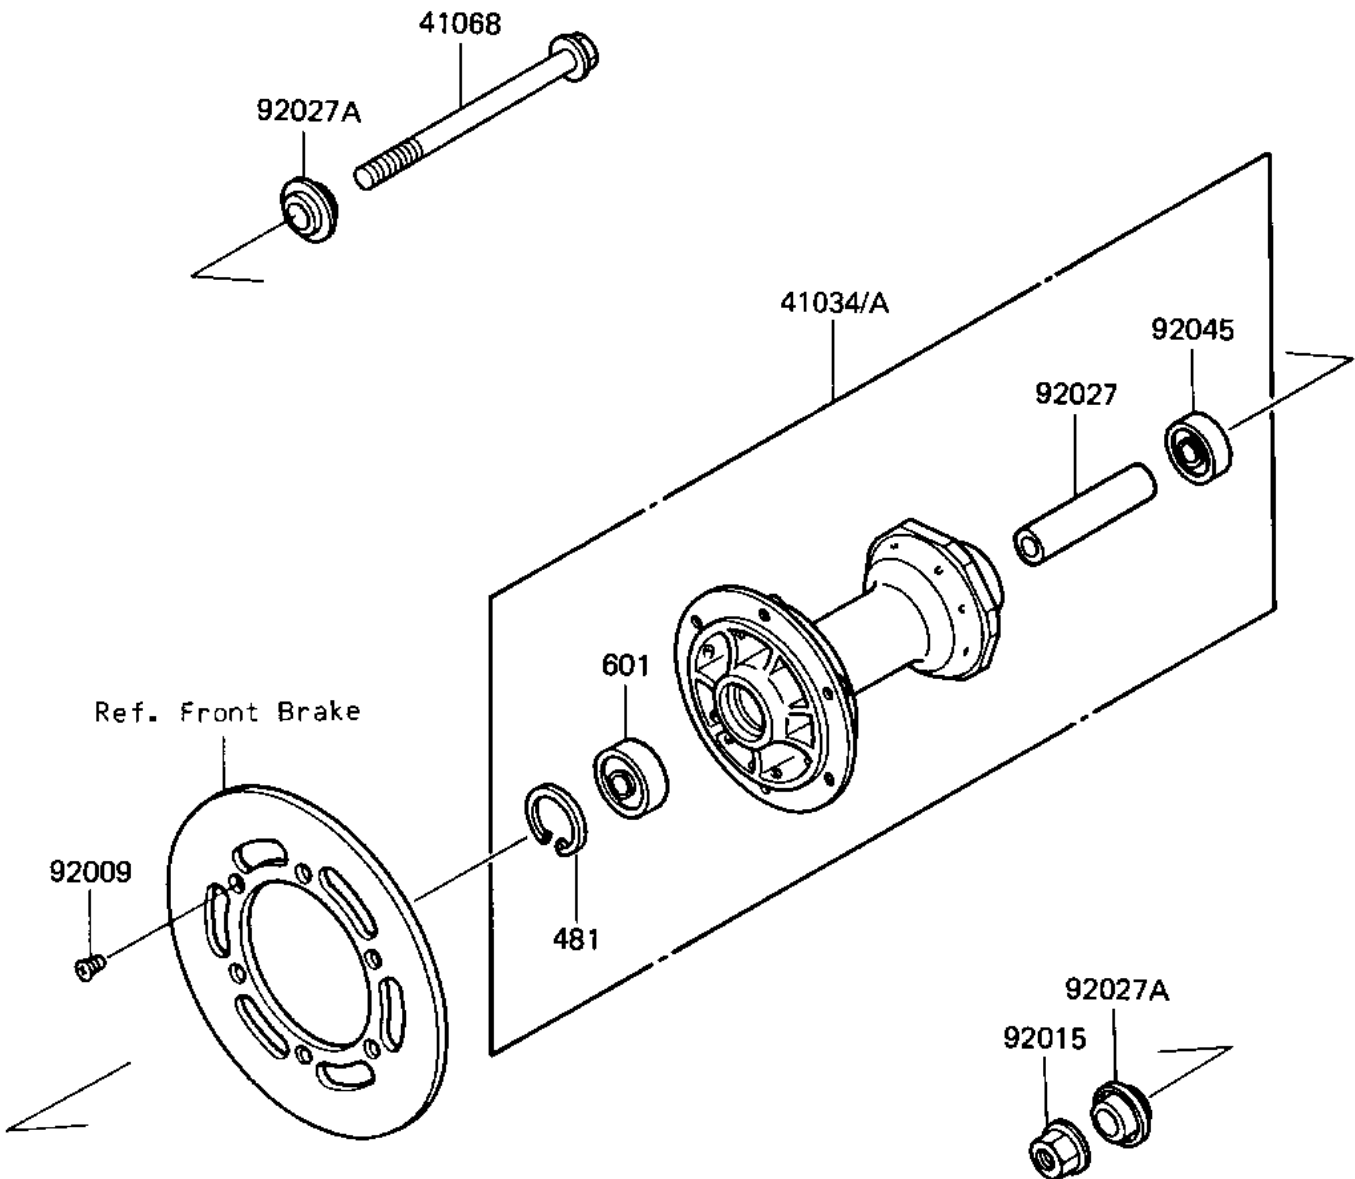

1987 KX80 PARTS DIAGRAM

FRONT HUB

F2230-0134

1987 KX80 PARTS LIST

FRONT HUB

ITEM NAME	PART NUMBER	QUANTITY
DRUM-ASSY,FRONT BRAKE (Ref # 41034A)	41034-1150	1
AXLE,FR (Ref # 41068)	41068-1200	1
SCREW,6X10 (Ref # 92009)	92009-1375	1
NUT-12MM (Ref # 92015)	92015-1156	1
COLLAR,L=81 (Ref # 92027)	92027-1925	1
COLLAR,L=6 (Ref # 92027A)	92027-1926	1
BEARING-BALL,TMB201LL (Ref # 92045)	92045-1062	1
CIRCLIP.37MM (Ref # 481)	481J3700	1
BEARING-BALL, #6201UUC3 (Ref # 601)	601B6301UU	1