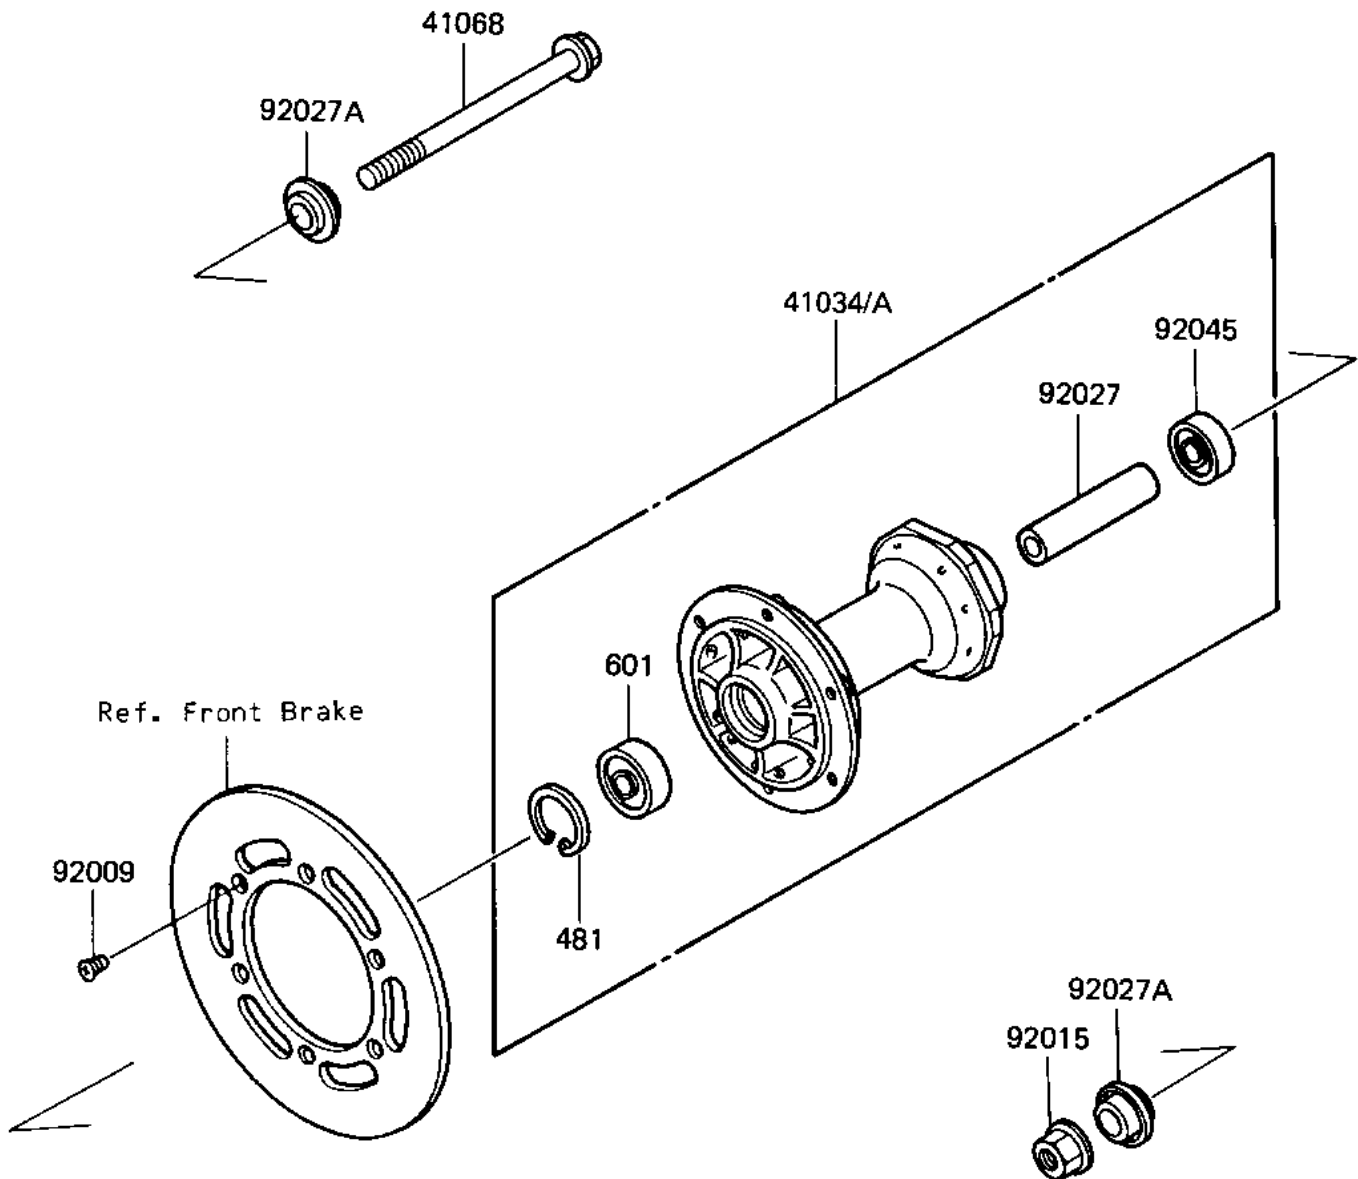

1986 KX80 PARTS DIAGRAM

FRONT HUB

F2230-0134

1986 KX80 PARTS LIST

FRONT HUB

ITEM NAME	PART NUMBER	QUANTITY
DRUM-ASSY,FRONT BRAKE (Ref # 41034)	41034-1137	1
AXLE,FR (Ref # 41068)	41068-1200	1
SCREW,6X10 (Ref # 92009)	92009-1375	1
NUT-12MM (Ref # 92015)	92015-1156	1
COLLAR,L=81 (Ref # 92027)	92027-1925	1
COLLAR,L=6 (Ref # 92027A)	92027-1926	1
BEARING-BALL,TMB201LL (Ref # 92045)	92045-1062	1
CIRCLIP.37MM (Ref # 481)	481J3700	1
BEARING-BALL, #6201UUC3 (Ref # 601)	601B6301UU	1