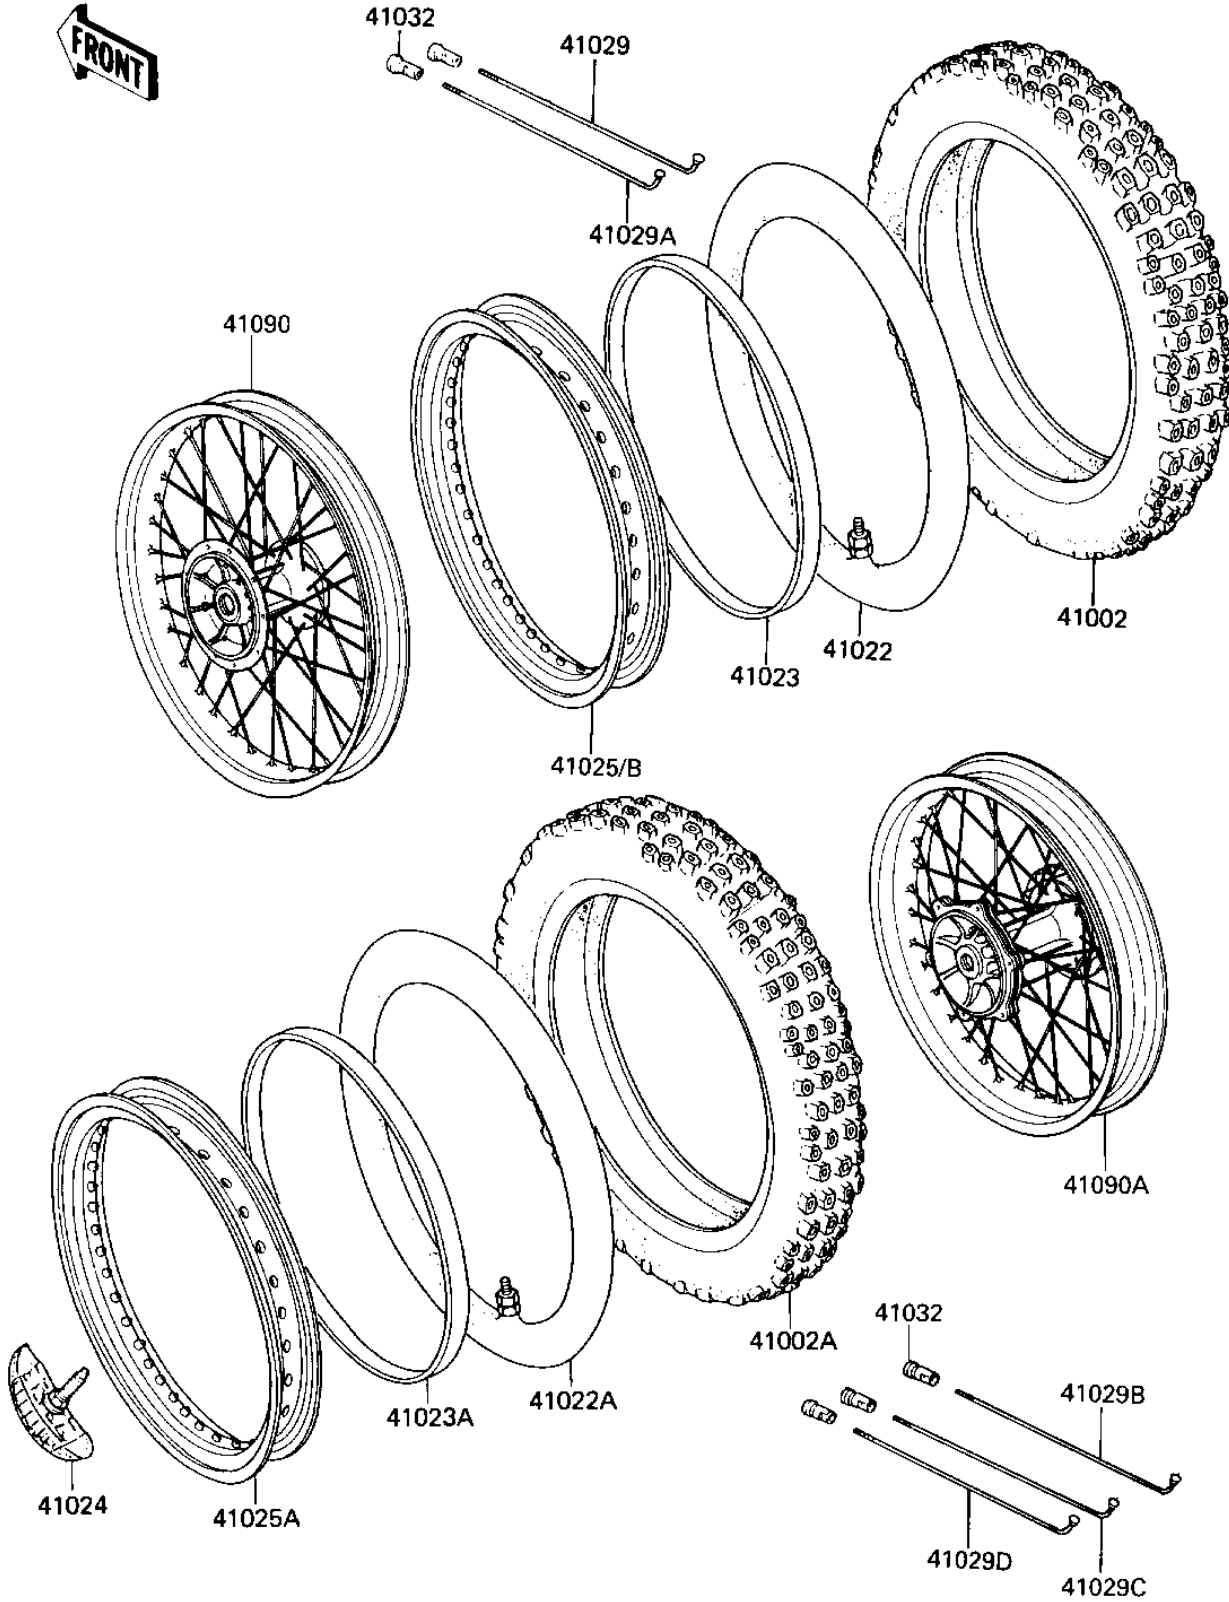

1987 KX80 PARTS DIAGRAM

WHEELS/TIRES

F2210-0134

1987 KX80 PARTS LIST

WHEELS/TIRES

ITEM NAME	PART NUMBER	QUANTITY
TIRE (Ref # 41002)	41002-1574	1
TIRE,RR,90/100-14,K69 (Ref # 41002A)	41002-1787	1
TUBE-TIRE (Ref # 41022)	41022-1124	1
TUBE-TIRE (Ref # 41022A)	41022-1125	1
BAND-RIM,FR (Ref # 41023)	41023-1067	1
BAND-RIM,RR (Ref # 41023A)	41023-1068	1
PROTECTOR,BEAD 1.60A (Ref # 41024)	41024-010	1
RIM,RR (Ref # 41025A)	41025-1134	1
RIM,FR,1.40X17 (Ref # 41025B)	41025-1170	1
SPOKE-INNER,FR,189MMX (Ref # 41029)	41029-1113	1
SPOKE-INNER,FR,185MMX (Ref # 41029A)	41029-1114	1
SPOKE-INNER,RR,RH (Ref # 41029B)	41029-1138	1
SPOKE-INNER,RR,LH (Ref # 41029C)	41029-1139	1
SPOKE-INNER (Ref # 41029D)	41029-1171	1
NIPPLE-SPOKE (Ref # 41032)	41032-1057	1
WHEEL-SUB ASSY,FR (Ref # 41090)	41090-1054	1
WHEEL-SUB ASSY,RR (Ref # 41090A)	41090-1055	1