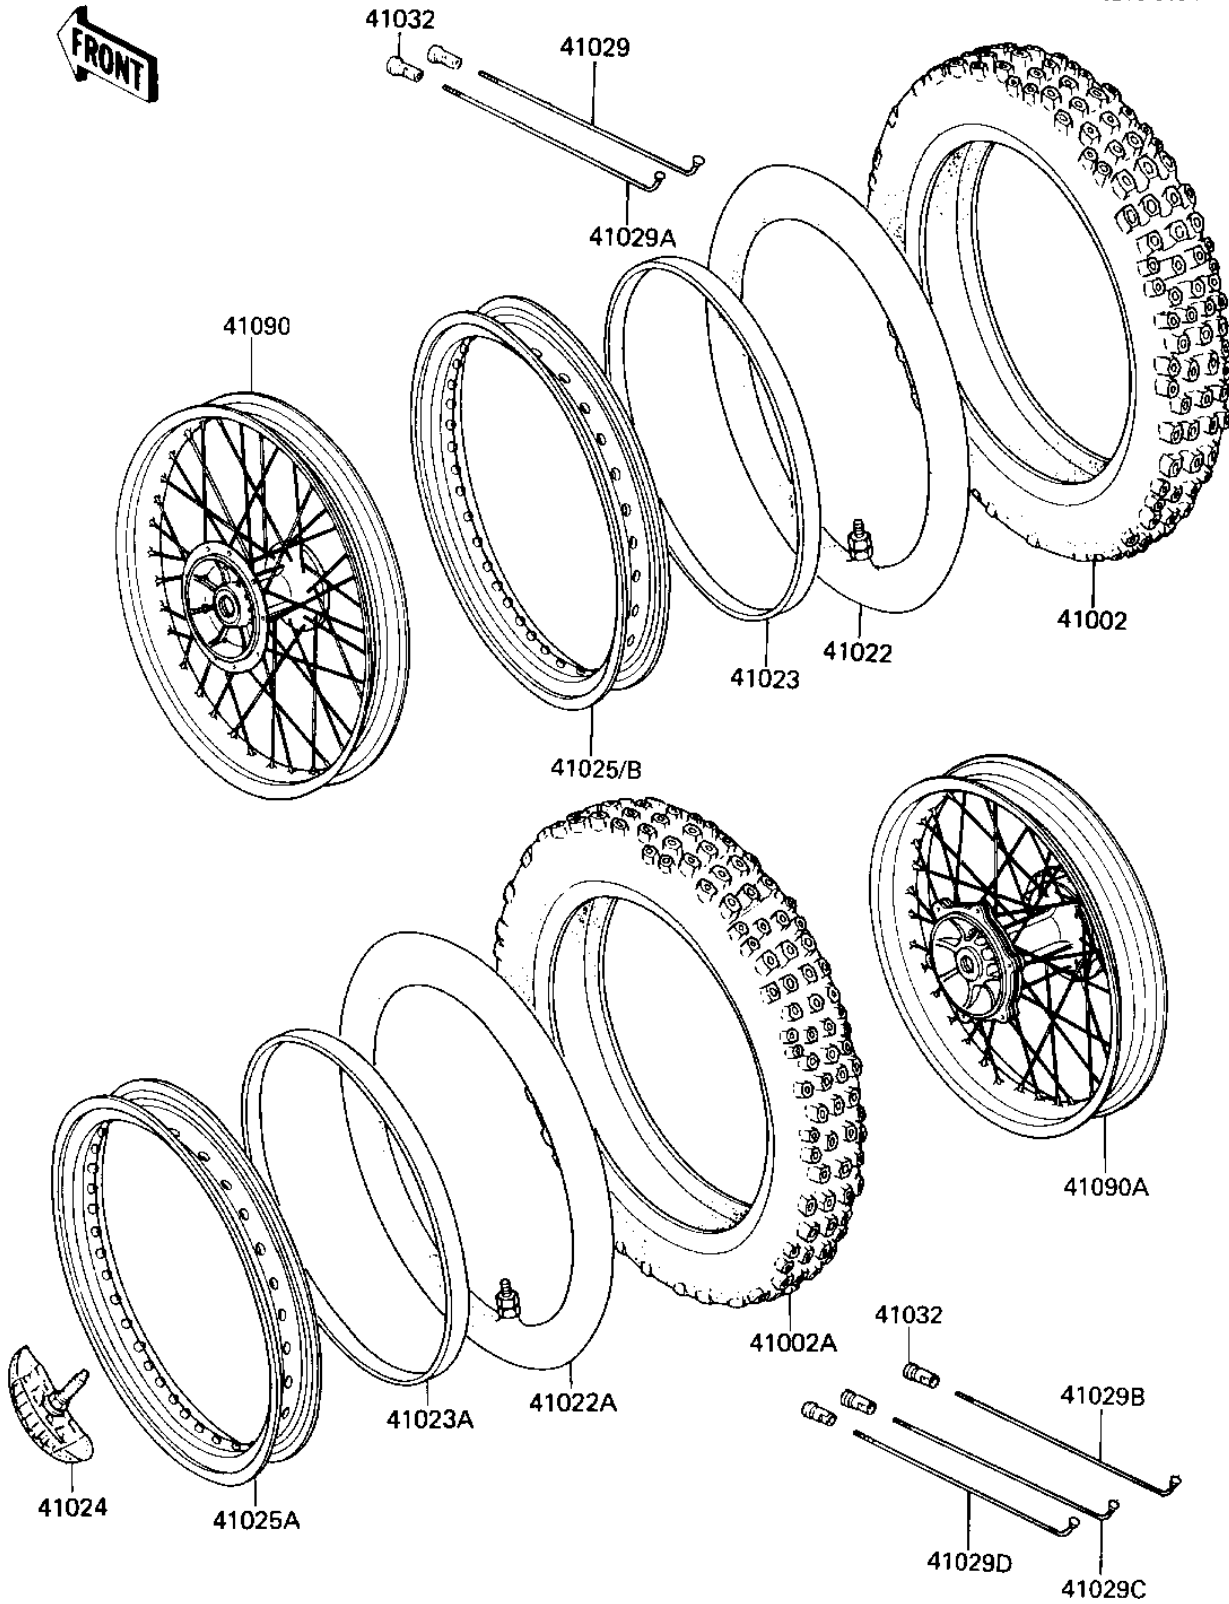

1986 KX80 PARTS DIAGRAM

WHEELS/TIRES

F2210-0134

1986 KX80 PARTS LIST

WHEELS/TIRES

ITEM NAME	PART NUMBER	QUANTITY
TIRE (Ref # 41002)	41002-1574	1
TIRE,RR,90/100-14,K69 (Ref # 41002A)	41002-1787	1
TUBE-TIRE (Ref # 41022)	41022-1124	1
TUBE-TIRE (Ref # 41022A)	41022-1125	1
BAND-RIM,FR (Ref # 41023)	41023-1067	1
BAND-RIM,RR (Ref # 41023A)	41023-1068	1
PROTECTOR,BEAD 1.60A (Ref # 41024)	41024-010	1
RIM,FR,1.40X17 (Ref # 41025)	41025-1170	1
RIM,RR (Ref # 41025A)	41025-1134	1
SPOKE-INNER,FR,189MMX (Ref # 41029)	41029-1113	1
SPOKE-INNER,FR,185MMX (Ref # 41029A)	41029-1114	1
SPOKE-INNER,RR,RH (Ref # 41029B)	41029-1138	1
SPOKE-INNER,RR,LH (Ref # 41029C)	41029-1139	1
SPOKE-INNER (Ref # 41029D)	41029-1171	1
NIPPLE-SPOKE (Ref # 41032)	41032-1057	1