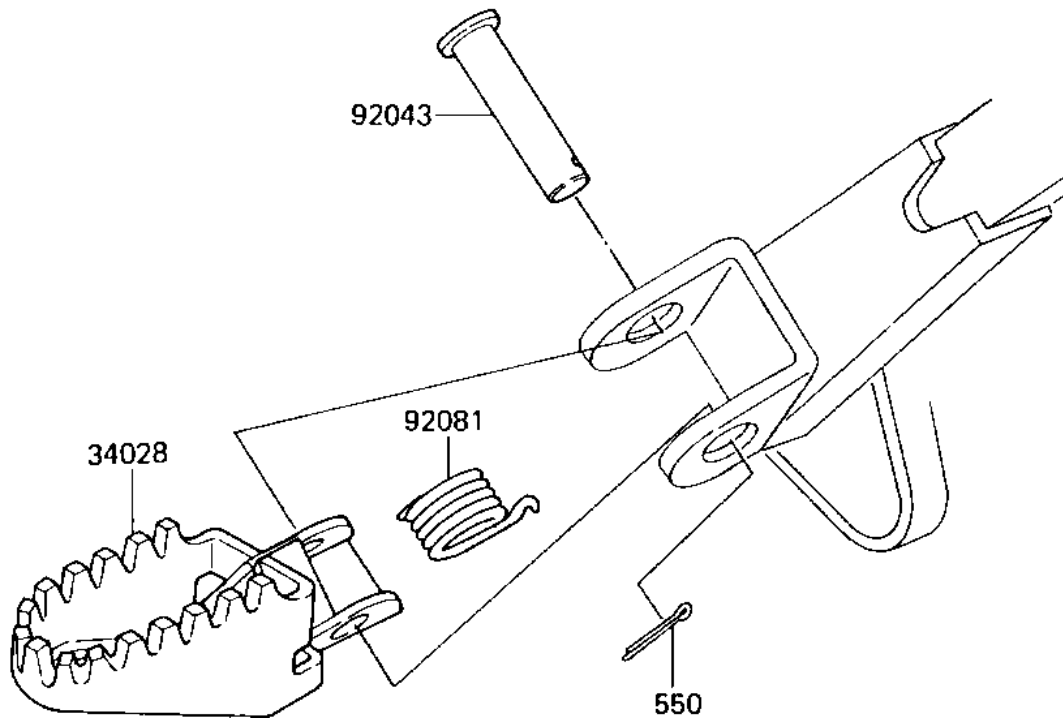

1987 KX80 PARTS DIAGRAM

FOOTRESTS

F2160-0141

1987 KX80 PARTS LIST

FOOTRESTS

ITEM NAME	PART NUMBER	QUANTITY
STEP,LH (Ref # 34028)	34028-1187	1
STEP,RH (Ref # 34028A)	34028-1188	1
PIN,8X32 (Ref # 92043)	92043-1143	1
SPRING,FOOTREST (Ref # 92081)	92081-1491	1
SPRING,FOOTREST,RH (Ref # 92081A)	92081-1543	1
PIN,COTTER,2.5X15 (Ref # 550)	550D2515	1