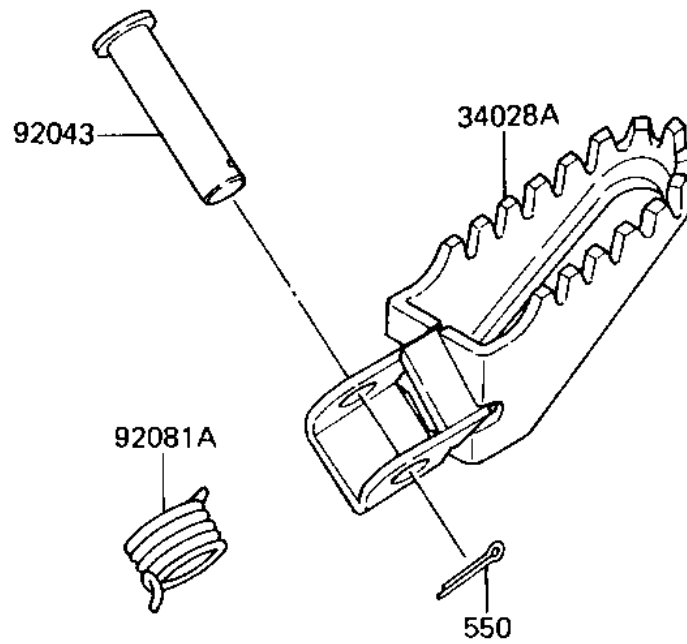

1987 KX80 PARTS DIAGRAM

FOOTRESTS

F2160-0141

1987 KX80 PARTS LIST

FOOTRESTS

ITEM NAME	PART NUMBER	QUANTITY
STEP,LH (Ref # 34028)	34028-1187	1
STEP,RH (Ref # 34028A)	34028-1188	1
PIN,8X32 (Ref # 92043)	92043-1143	1
SPRING,FOOTREST (Ref # 92081)	92081-1491	1
SPRING,FOOTREST,RH (Ref # 92081A)	92081-1543	1
PIN,COTTER,2.5X15 (Ref # 550)	550D2515	1