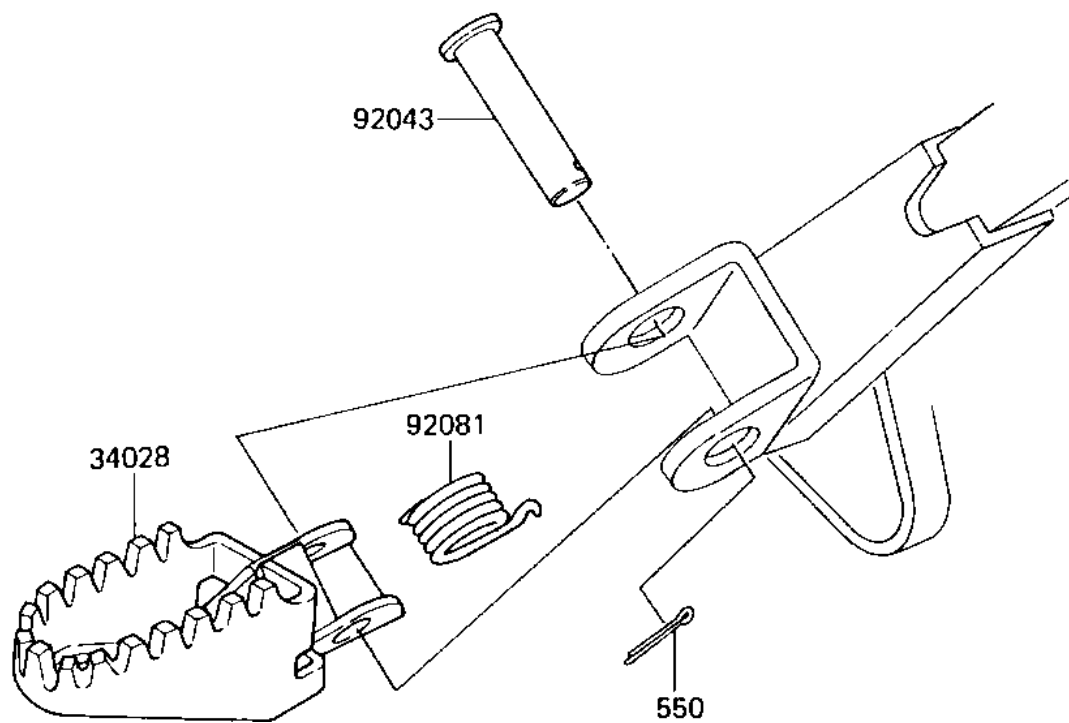

1986 KX80 PARTS DIAGRAM

FOOTRESTS

F2160-0141

1986 KX80 PARTS LIST

FOOTRESTS

ITEM NAME	PART NUMBER	QUANTITY
STEP,LH (Ref # 34028)	34028-1187	1
STEP,RH (Ref # 34028A)	34028-1188	1
PIN,8X32 (Ref # 92043)	92043-1143	1
SPRING,FOOTREST (Ref # 92081)	92081-1491	1
SPRING,FOOTREST,RH (Ref # 92081A)	92081-1543	1
PIN,COTTER,2.5X15 (Ref # 550)	550D2515	1