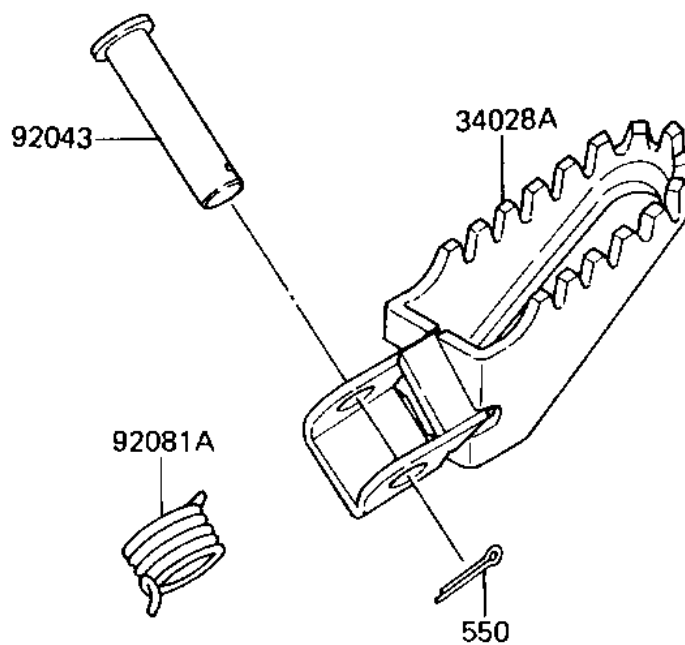

1986 KX80 PARTS DIAGRAM

FOOTRESTS

F2160-0141

1986 KX80 PARTS LIST

FOOTRESTS

ITEM NAME	PART NUMBER	QUANTITY
STEP,LH (Ref # 34028)	34028-1187	1
STEP,RH (Ref # 34028A)	34028-1188	1
PIN,8X32 (Ref # 92043)	92043-1143	1
SPRING,FOOTREST (Ref # 92081)	92081-1491	1
SPRING,FOOTREST,RH (Ref # 92081A)	92081-1543	1
PIN,COTTER,2.5X15 (Ref # 550)	550D2515	1