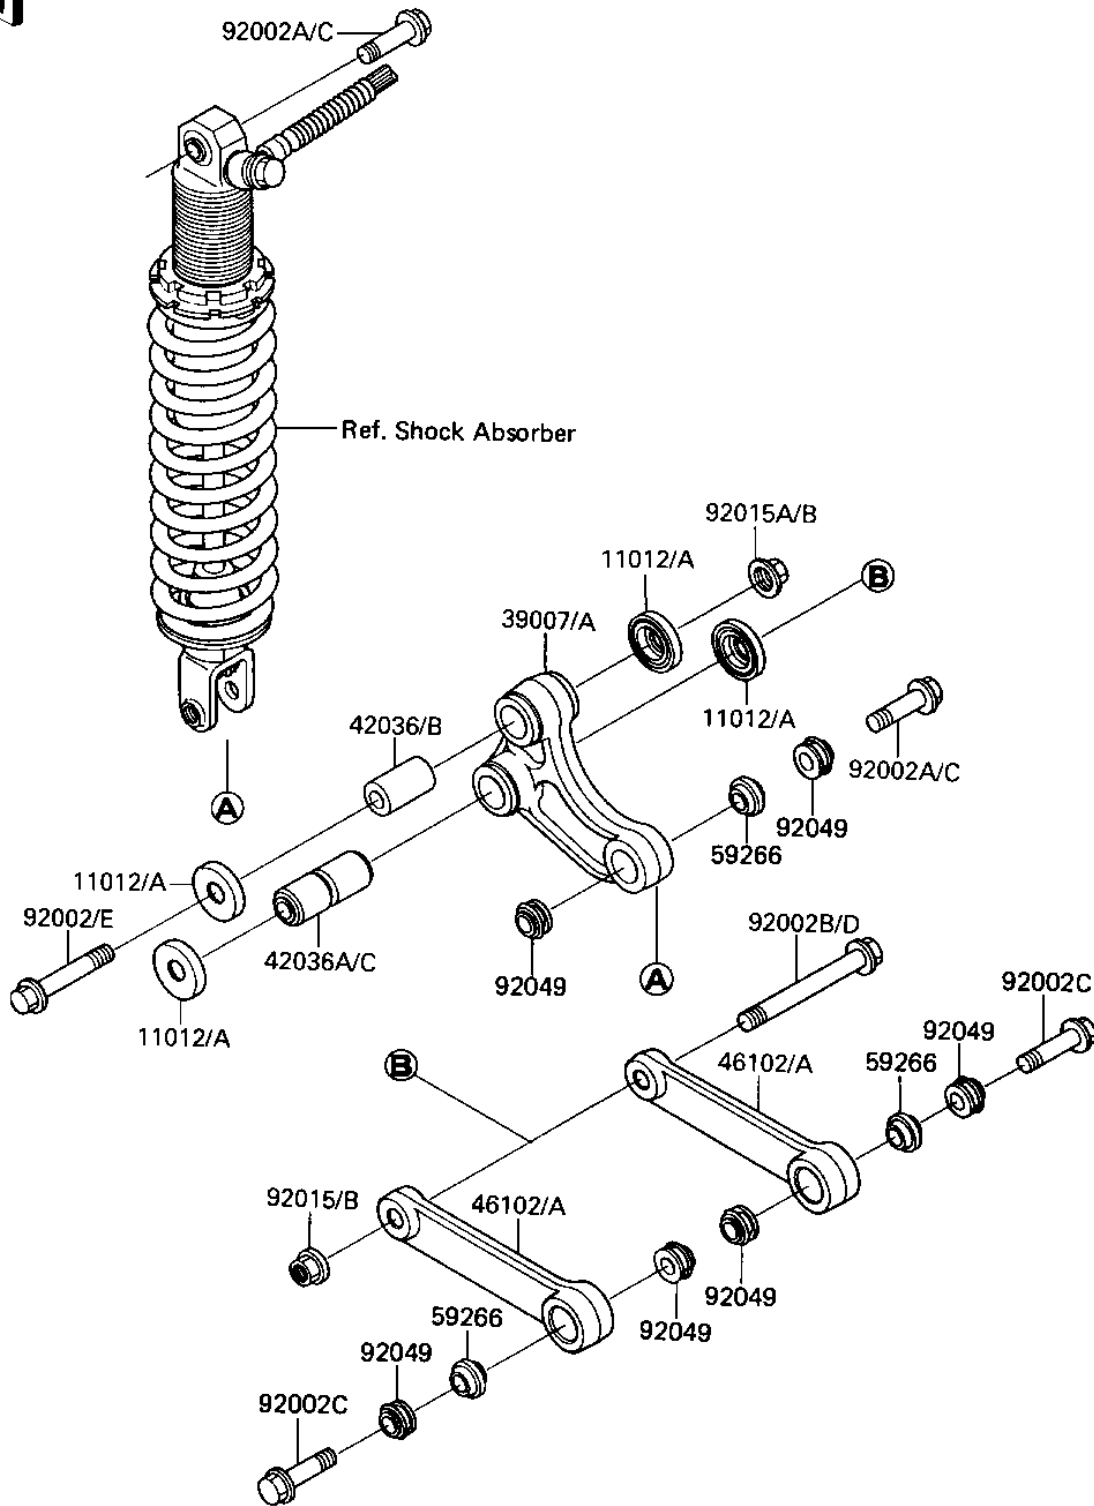

## 1987 KX80 PARTS DIAGRAM

REAR SUSPENSION

F2150-0061

## 1987 KX80 PARTS LIST

### REAR SUSPENSION

ITEM NAME	PART NUMBER	QUANTITY
CAP,ARM (Ref # 11012A)	11012-1541	1
ARM-SUSP,UNI TRAK (Ref # 39007A)	39007-1117	1
SLEEVE,SUSPENSION ARM (Ref # 42036B)	42036-1191	1
SLEEVE,SUSPENSION ARM (Ref # 42036C)	42036-1192	1
ROD,SUSPENSION (Ref # 46102A)	46102-1195	1
JOINT-BALL (Ref # 59266)	59266-1061	1
BOLT,10X40 (Ref # 92002C)	92002-1675	1
BOLT,FLANGED,12X94 (Ref # 92002D)	92002-1802	1
BOLT,FLANGED,12X67 (Ref # 92002E)	92002-1861	1
NUT,LOCK,12MM (Ref # 92015B)	92015-1617	1
SEAL-OIL,XHM10217J-A (Ref # 92049)	92049-1233	1