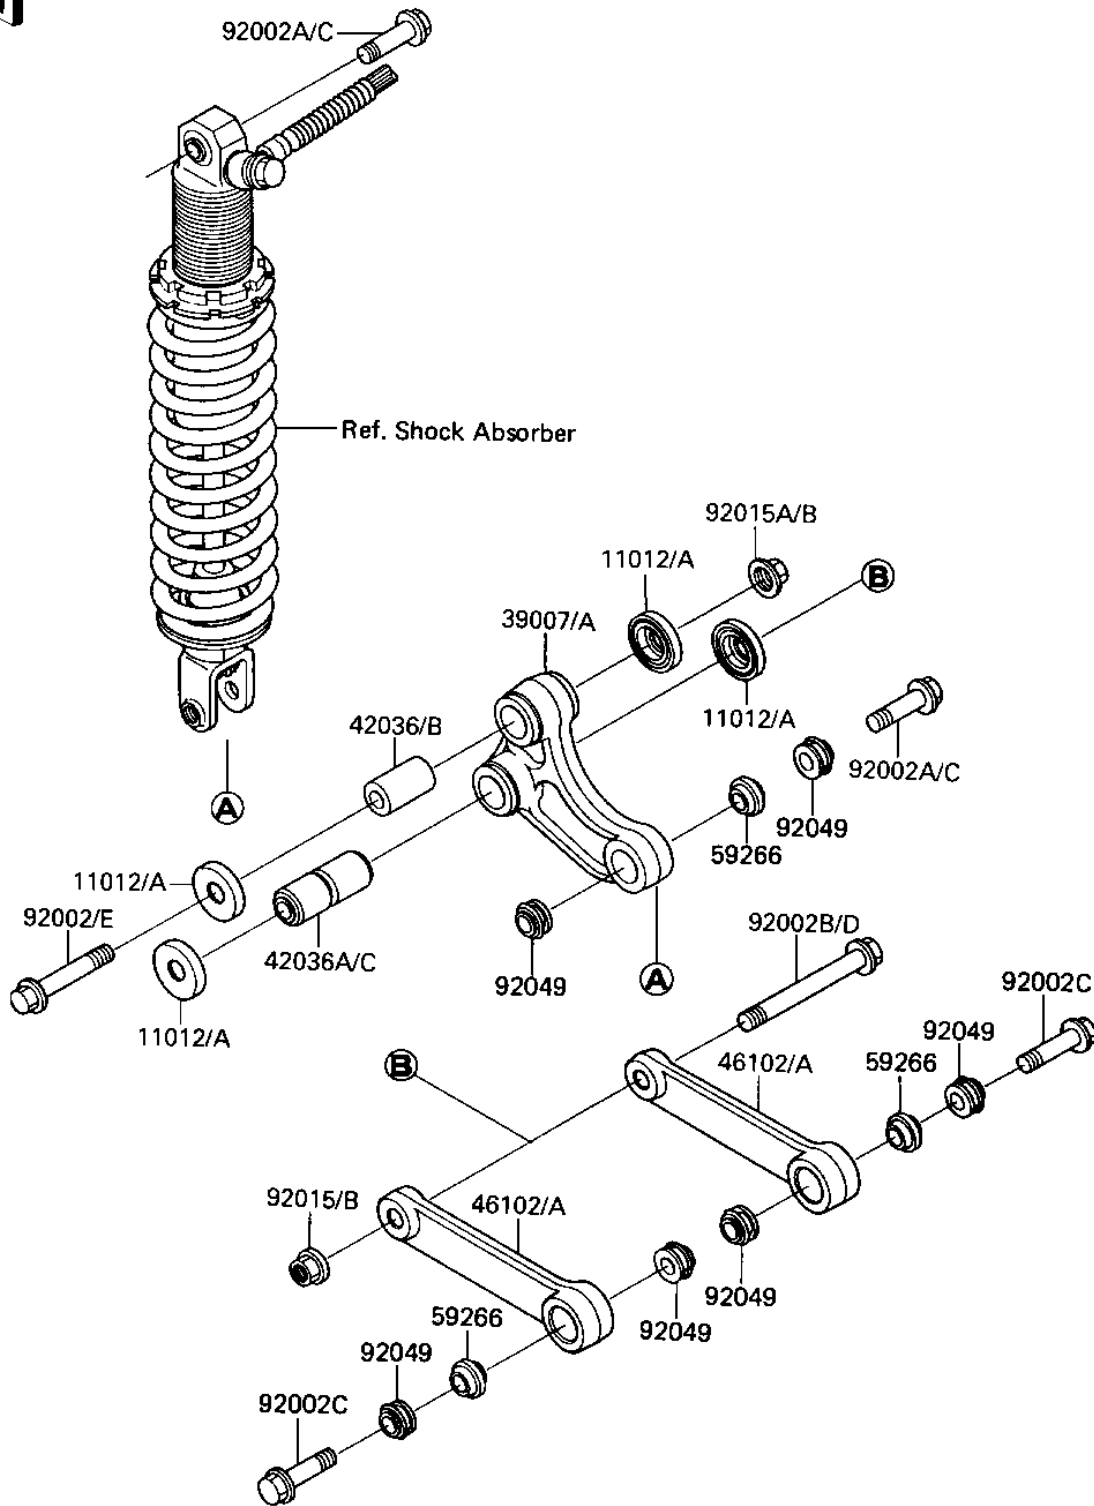

1986 KX80 PARTS DIAGRAM

REAR SUSPENSION

F2150-0061

1986 KX80 PARTS LIST

REAR SUSPENSION

ITEM NAME	PART NUMBER	QUANTITY
CAP,ARM (Ref # 11012)	11012-1474	1
ARM-SUSP,UNI-TRAK (Ref # 39007)	39007-1080	1
SLEEVE,10.2X21X36 (Ref # 42036)	42036-1167	1
SLEEVE,10.2X21X53 (Ref # 42036A)	42036-1168	1
ROD,SUSPENSION (Ref # 46102)	46102-1166	1
JOINT-BALL (Ref # 59266)	59266-1061	1
BOLT,ARM,10MM (Ref # 92002)	92002-1575	1
BOLT,FLANGED,10X36 (Ref # 92002A)	92002-1578	1
BOLT,10X90 (Ref # 92002B)	92002-1674	1
BOLT,10X40 (Ref # 92002C)	92002-1675	1
NUT,FLANGED,10MM (Ref # 92015)	92015-1428	1
NUT,LOCK,FLANGED,10MM (Ref # 92015A)	92015-1338	1
SEAL-OIL,XHM10217J-A (Ref # 92049)	92049-1233	1