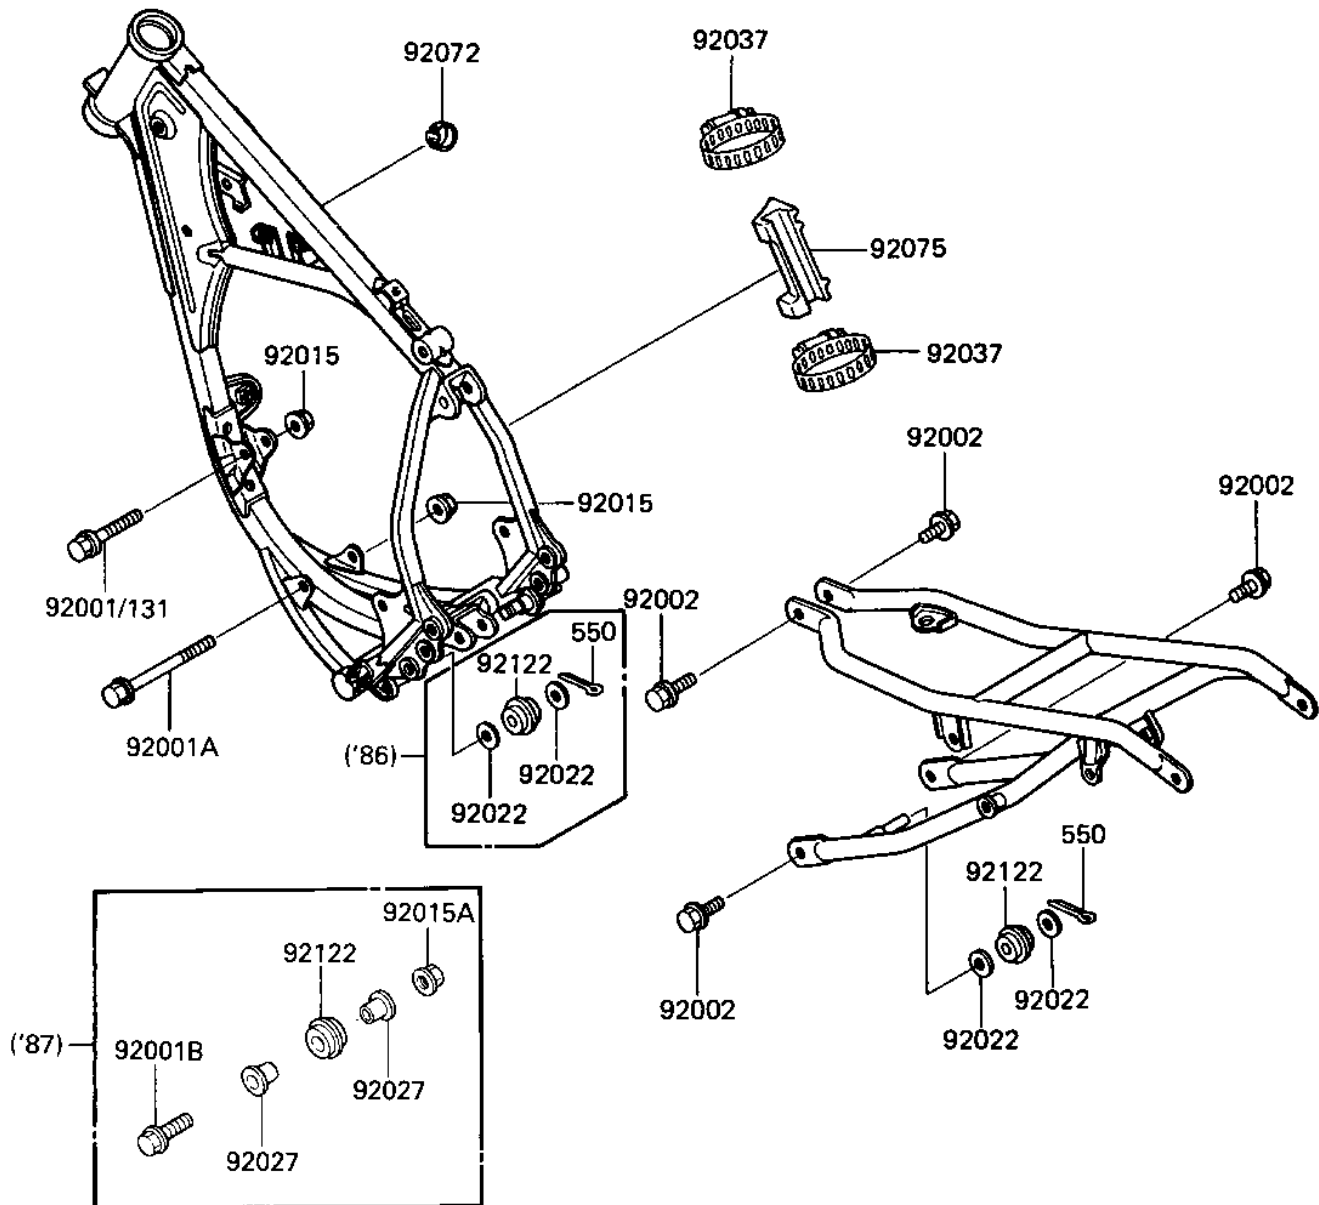

1987 KX80 PARTS DIAGRAM

FRAME FITTINGS

FZ151-0218

1987 KX80 PARTS LIST

FRAME FITTINGS

ITEM NAME	PART NUMBER	QUANTITY
BOLT,HEX HEAD 8X63 (Ref # 92001)	92002-1215	1
BOLT,ENGINE MOUNT (Ref # 92001A)	92001-1367	1
BOLT, FLANGED, 6X43 (Ref # 92001B)	92003-228	1
BOLT,8X16 (Ref # 92002)	92001-1897	1
NUT-8MM (Ref # 92015)	92015-1143	1
NUT-6MM (Ref # 92015A)	92015-1078	1
WASHER,PLAIN (Ref # 92022)	92022-239	1
COLLAR,RADIATOR GUARD (Ref # 92027)	92027-1183	1
CLAMP,RESERVOIR TANK (Ref # 92037)	92037-1688	1
BAND,SHORT (Ref # 92072)	92072-030	1
DAMPER,RESERVOIR TANK (Ref # 92075)	92075-1760	1
ROLLER,CHAIN GUIDE (Ref # 92122)	92122-1030	1
PIN,COTTER,2.5X15 (Ref # 550)	550D2515	1