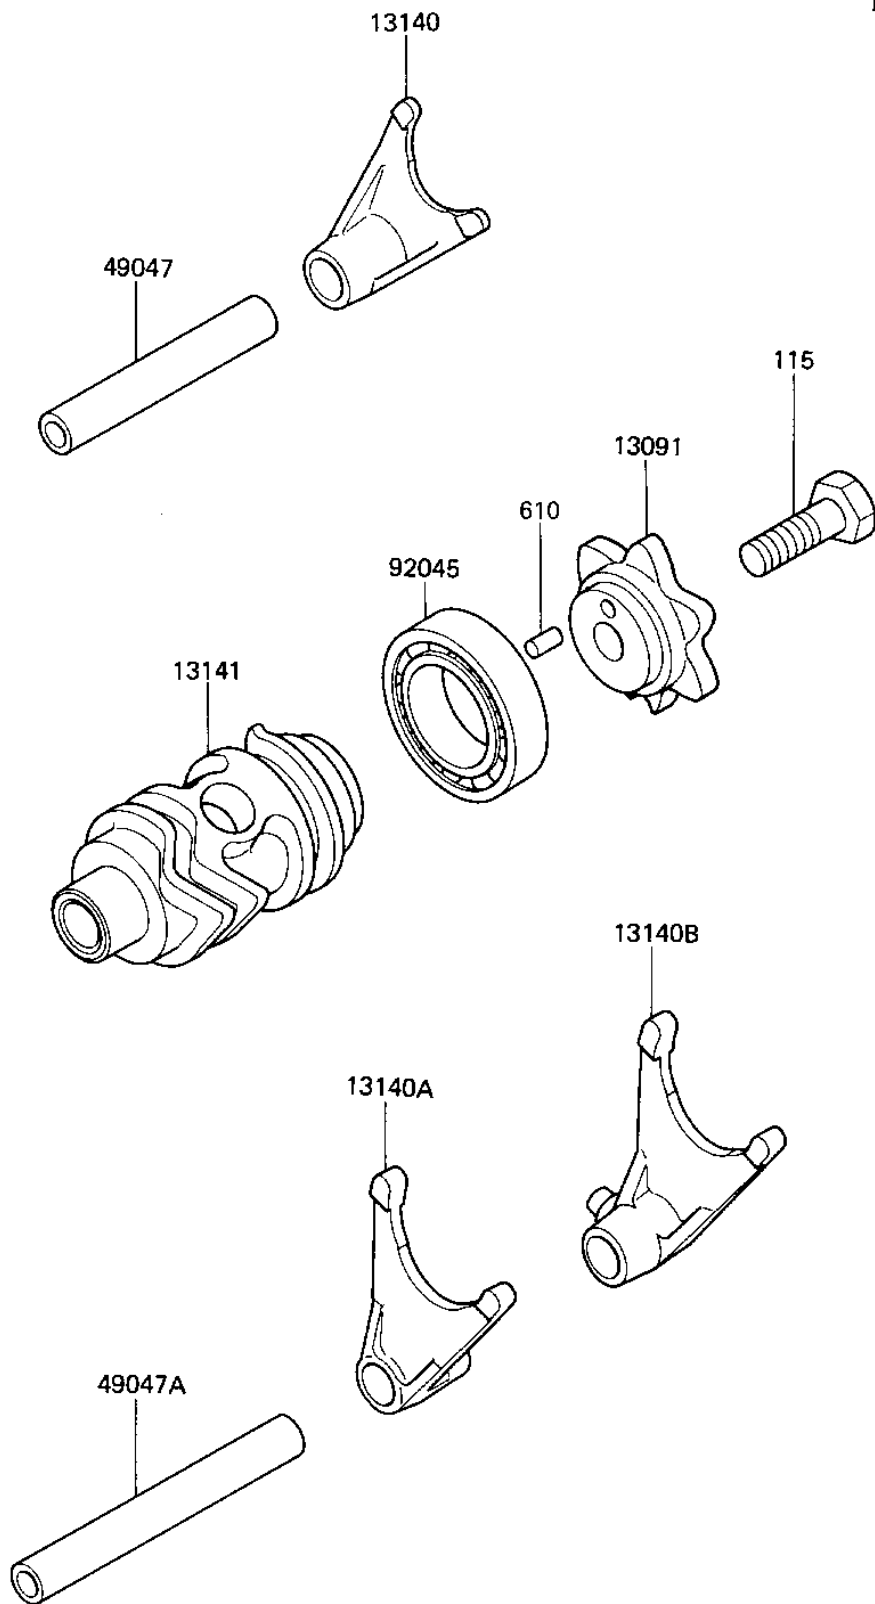

1987 KX80 PARTS DIAGRAM

GEAR CHANGE DRUM & FORKS

E1362-0105

1987 KX80 PARTS LIST

GEAR CHANGE DRUM & FORKS

ITEM NAME	PART NUMBER	QUANTITY
HOLDER,CHANGE DRUM (Ref # 13091)	13091-1390	1
FORK-SHIFT,5TH&6TH (Ref # 13140)	13140-1139	1
FORK-SHIFT,2ND&3RD (Ref # 13140A)	13140-1140	1
FORK-SHIFT,LOW&4TH (Ref # 13140B)	13140-1141	1
DRUM-CHANGE (Ref # 13141)	13141-1120	1
ROD-SHIFT,L=64.5 (Ref # 49047)	49047-1063	1
ROD-SHIFT,L=81 (Ref # 49047A)	49047-1064	1
BEARING,BALL,#6905 (Ref # 92045)	92045-036	1
BOLT-SMALL-UPSET 8X25 (Ref # 115)	115G0825	1
PIN DOWEL 4X8 (Ref # 610)	610A0408	1