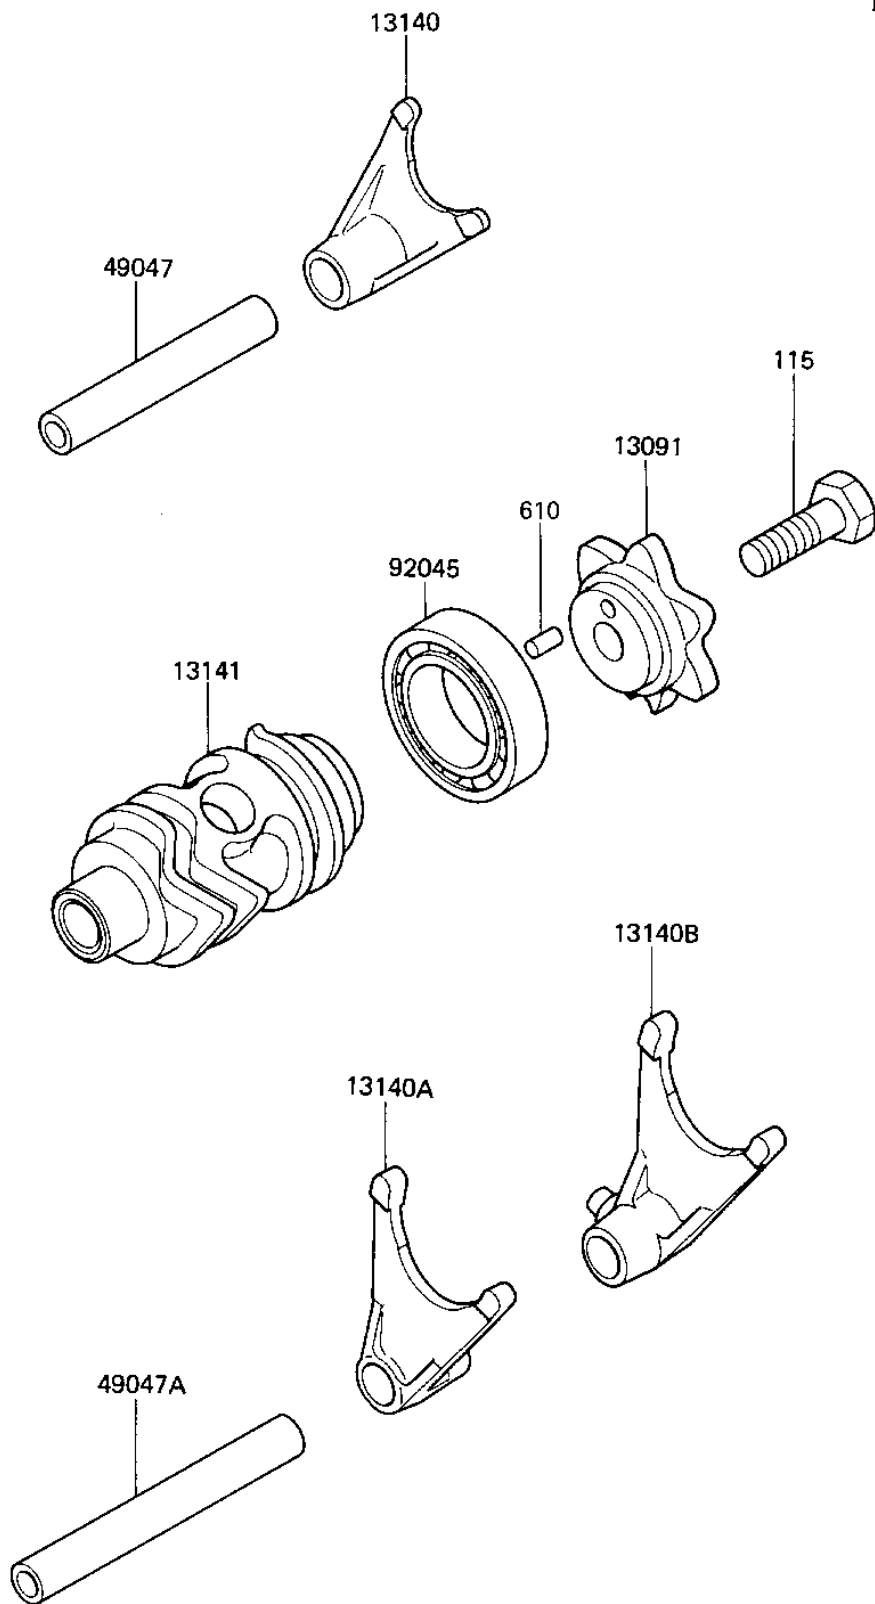

1986 KX80 PARTS DIAGRAM

GEAR CHANGE DRUM & FORKS

E1362-0105

1986 KX80 PARTS LIST

GEAR CHANGE DRUM & FORKS

ITEM NAME	PART NUMBER	QUANTITY
HOLDER,CHANGE DRUM (Ref # 13091)	13091-1390	1
FORK-SHIFT,5TH&6TH (Ref # 13140)	13140-1139	1
FORK-SHIFT,2ND&3RD (Ref # 13140A)	13140-1140	1
FORK-SHIFT,LOW&4TH (Ref # 13140B)	13140-1141	1
DRUM-CHANGE (Ref # 13141)	13141-1120	1
ROD-SHIFT,L=64.5 (Ref # 49047)	49047-1063	1
ROD-SHIFT,L=81 (Ref # 49047A)	49047-1064	1
BEARING,BALL,#6905 (Ref # 92045)	92045-036	1
BOLT-SMALL-UPSET 8X25 (Ref # 115)	115G0825	1
PIN DOWEL 4X8 (Ref # 610)	610A0408	1