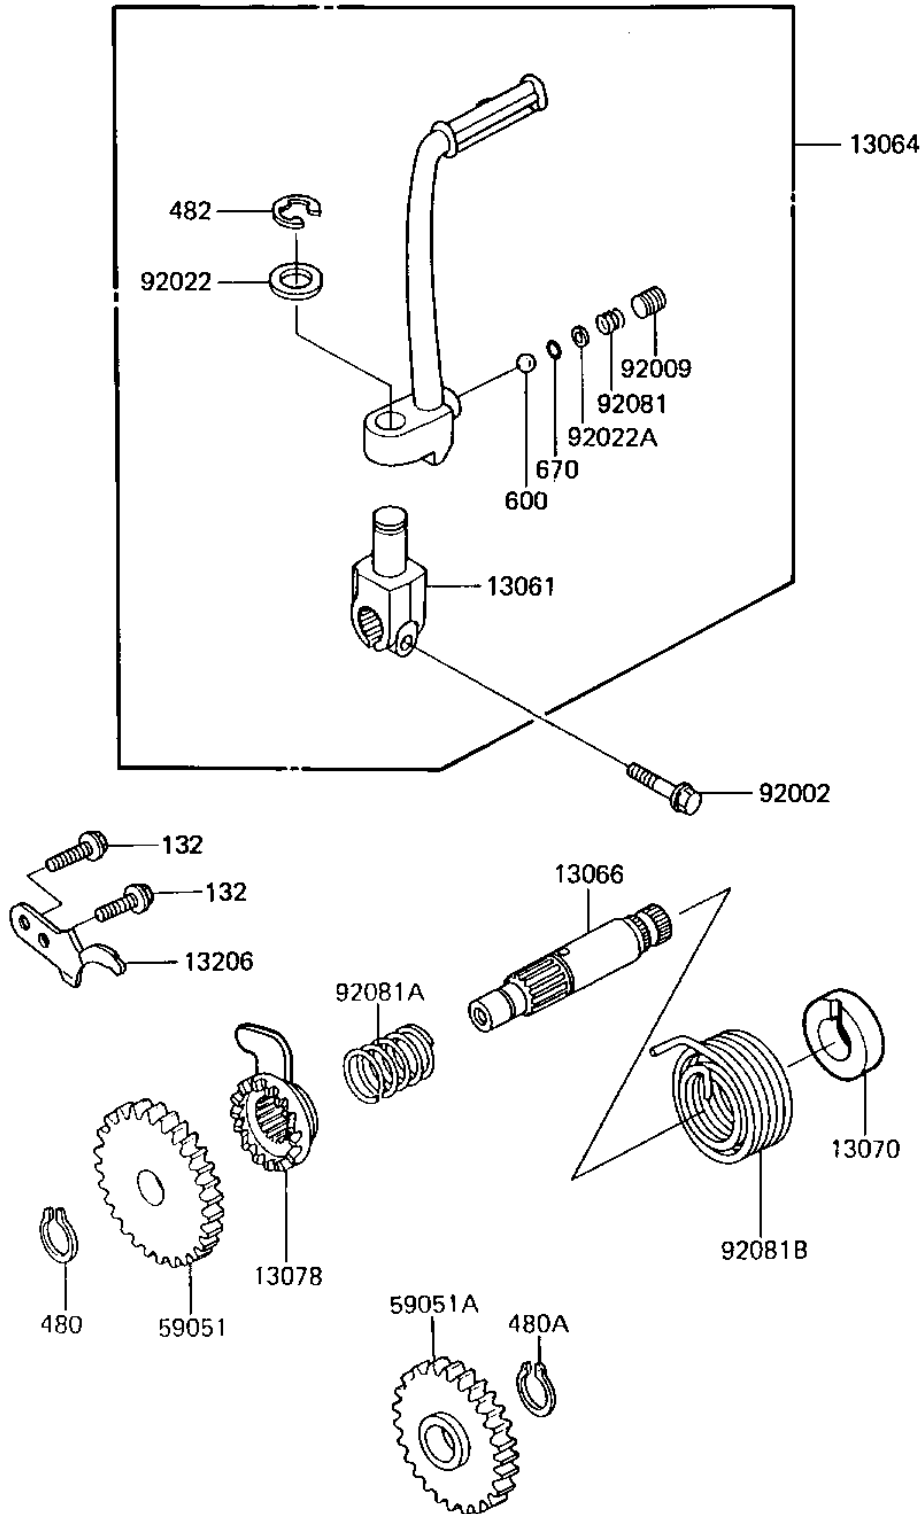

## 1986 KX80 PARTS DIAGRAM

KICKSTARTER MECHANISM

E1340-0057

## 1986 KX80 PARTS LIST

### KICKSTARTER MECHANISM

ITEM NAME	PART NUMBER	QUANTITY
BOSS,KICK LEVER (Ref # 13061)	13061-1049	1
LEVER-ASSY-KICK,PEDAL (Ref # 13064)	13064-1154	1
SHAFT-KICK (Ref # 13066)	13066-1055	1
GUIDE,KICK SPRING (Ref # 13070)	13070-1137	1
RATCHET (Ref # 13078)	13078-1004	1
GUIDE-KICK (Ref # 13206)	13206-1055	1
GEAR,KICK,32T (Ref # 59051)	59051-1026	1
GEAR-SPUR,31T (Ref # 59051A)	59051-1147	1
BOLT,6X20 (Ref # 92002)	92002-1237	1
SCREW (Ref # 92009)	92009-1312	1
WASHER,12.2X20X1.6 (Ref # 92022)	92022-1236	1
WASHER,3X6,5X0.8 (Ref # 92022A)	92022-1481	1
SPRING KICK PEDAL (Ref # 92081)	92081-020	1
SPRING,RATCHET (Ref # 92081A)	92081-122	1
SPRING,KICKSTARTER (Ref # 92081B)	92081-1907	1
BOLT-FLANGED-SMALL (Ref # 132)	132G0616	1
CIRCLIP 12MM (Ref # 480)	480J1200	1
CIRCLIP 15MM (Ref # 480A)	480J1500	1
CIRCRIP-TYPE-E (Ref # 482)	482K8000	1
BALL STEEL 1/4' (Ref # 600)	600A0800	1
"O" RING,4MM (Ref # 670)	670B1504	1