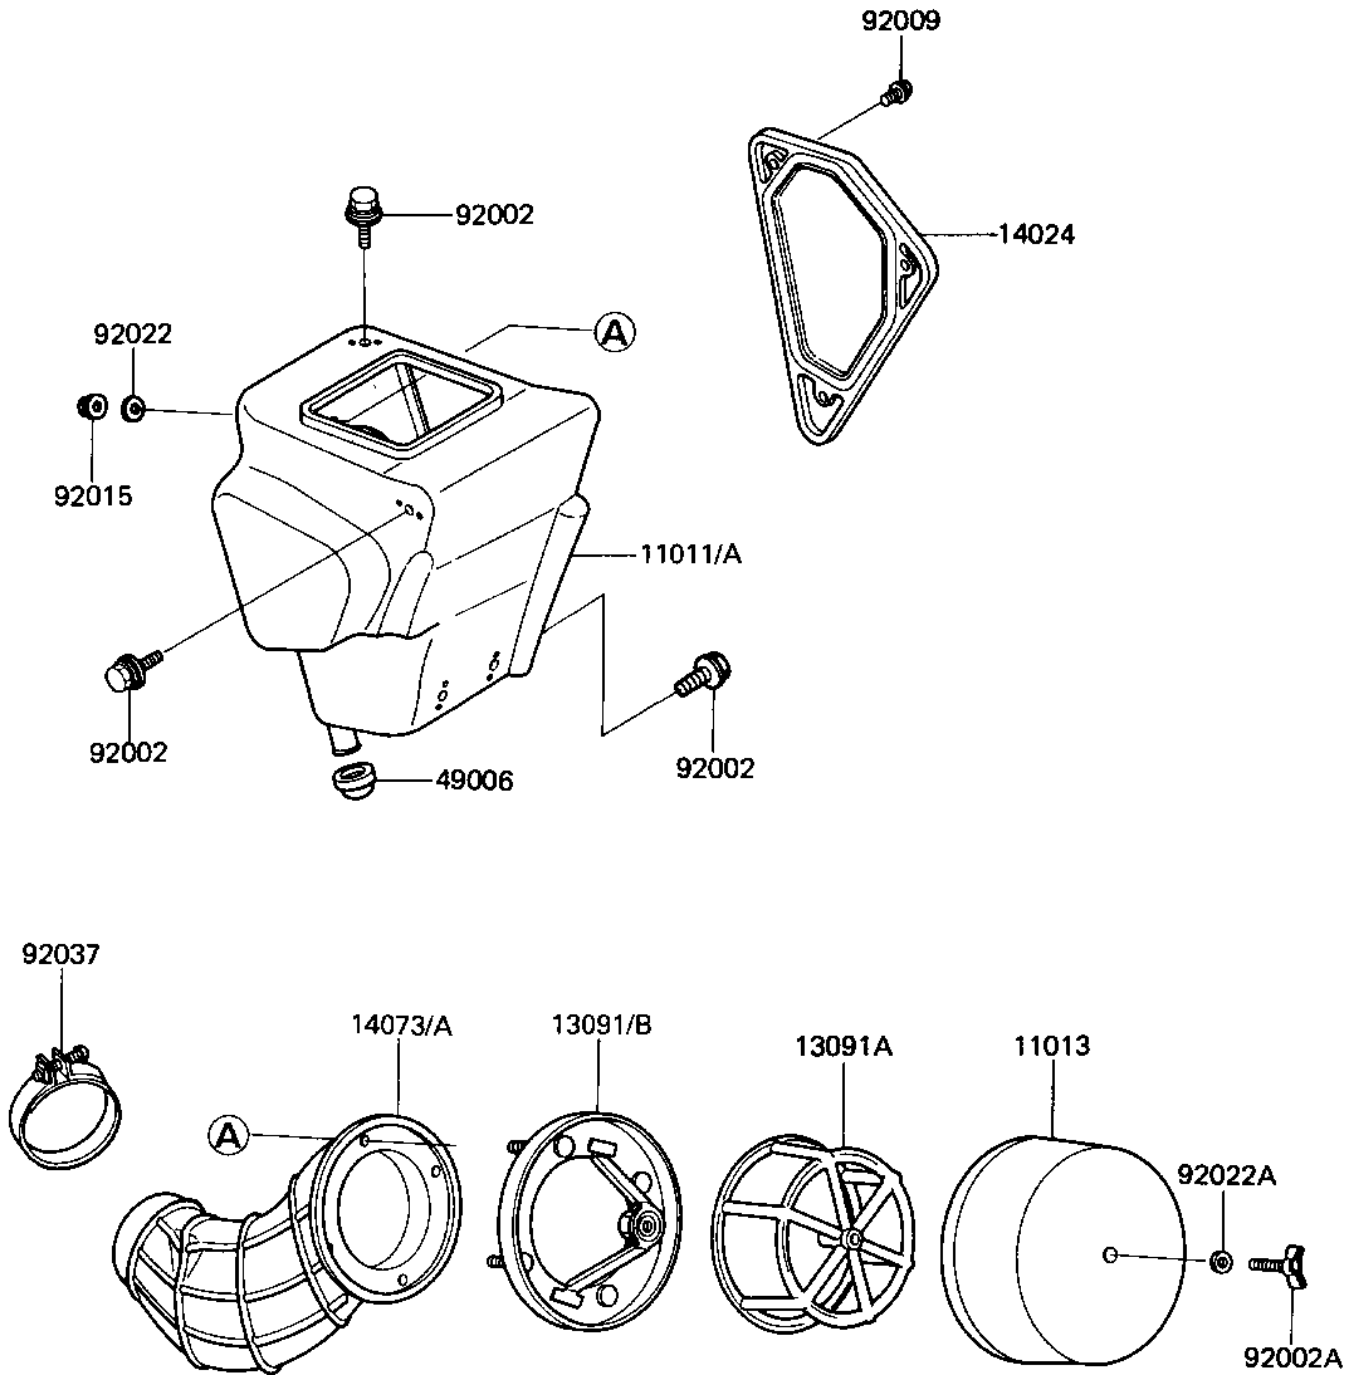

1987 KX80 PARTS DIAGRAM

AIR CLEANER

E1130-0194

1987 KX80 PARTS LIST

AIR CLEANER

ITEM NAME	PART NUMBER	QUANTITY
CASE-AIR FILTER (Ref # 11011A)	11011-1238	1
ELEMENT-AIR FILTER (Ref # 11013)	11013-1129	1
HOLDER,ELEMENT (Ref # 13091A)	13091-1393	1
HOLDER,ELEMENT (Ref # 13091B)	13091-1448	1
COVER,AIR FILTER (Ref # 14024)	14024-1108	1
DUCT,AIR FILTER (Ref # 14073A)	14073-1280	1
BOOT,AIR FILTER (Ref # 49006)	49006-1156	1
BOLT,6X14 (Ref # 92002)	92150-1340	1
BOLT,WING (Ref # 92002A)	92002-1599	1
SCREW (Ref # 92009)	92009-1664	1
NUT,FLANGED,5MM (Ref # 92015)	92015-1259	1
WASHER,PLAIN,5MM (Ref # 92022)	92022-241	1
WASHER,PLAIN,6MM (Ref # 92022A)	92022-284	1
CLAMP,CARBURETOR HOLD (Ref # 92037)	92037-1484	1