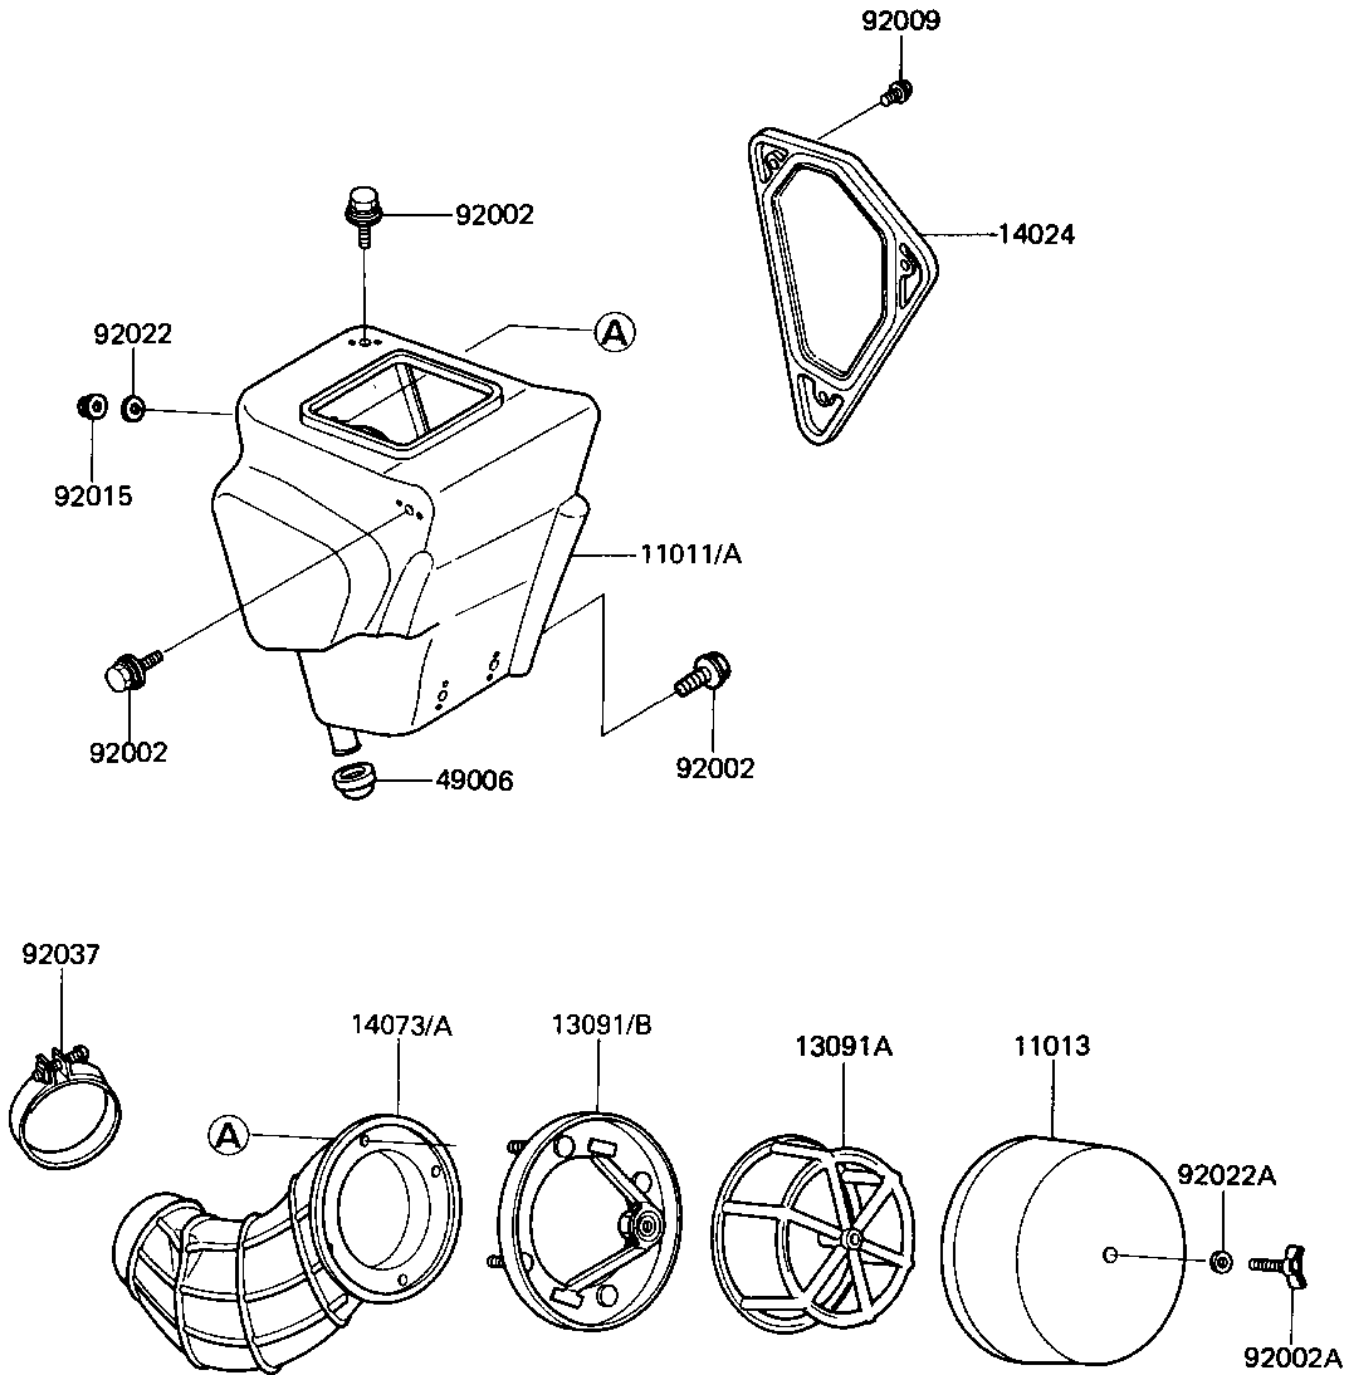

## 1986 KX80 PARTS DIAGRAM

AIR CLEANER

E1130-0194

## 1986 KX80 PARTS LIST

### AIR CLEANER

ITEM NAME	PART NUMBER	QUANTITY
CASE-AIR FILTER (Ref # 11011)	11011-1204	1
ELEMENT-AIR FILTER (Ref # 11013)	11013-1129	1
HOLDER (Ref # 13091)	13091-1392	1
HOLDER,ELEMENT (Ref # 13091A)	13091-1393	1
COVER,AIR FILTER (Ref # 14024)	14024-1108	1
DUCT,AIR FILTER (Ref # 14073)	14073-1232	1
BOOT,AIR FILTER (Ref # 49006)	49006-1156	1
BOLT,6X14 (Ref # 92002)	92150-1340	1
BOLT,WING (Ref # 92002A)	92002-1599	1
SCREW (Ref # 92009)	92009-1664	1
NUT,FLANGED,5MM (Ref # 92015)	92015-1259	1
WASHER,PLAIN,5MM (Ref # 92022)	92022-241	1
WASHER,PLAIN,6MM (Ref # 92022A)	92022-284	1
CLAMP,CARBURETOR HOLD (Ref # 92037)	92037-1484	1