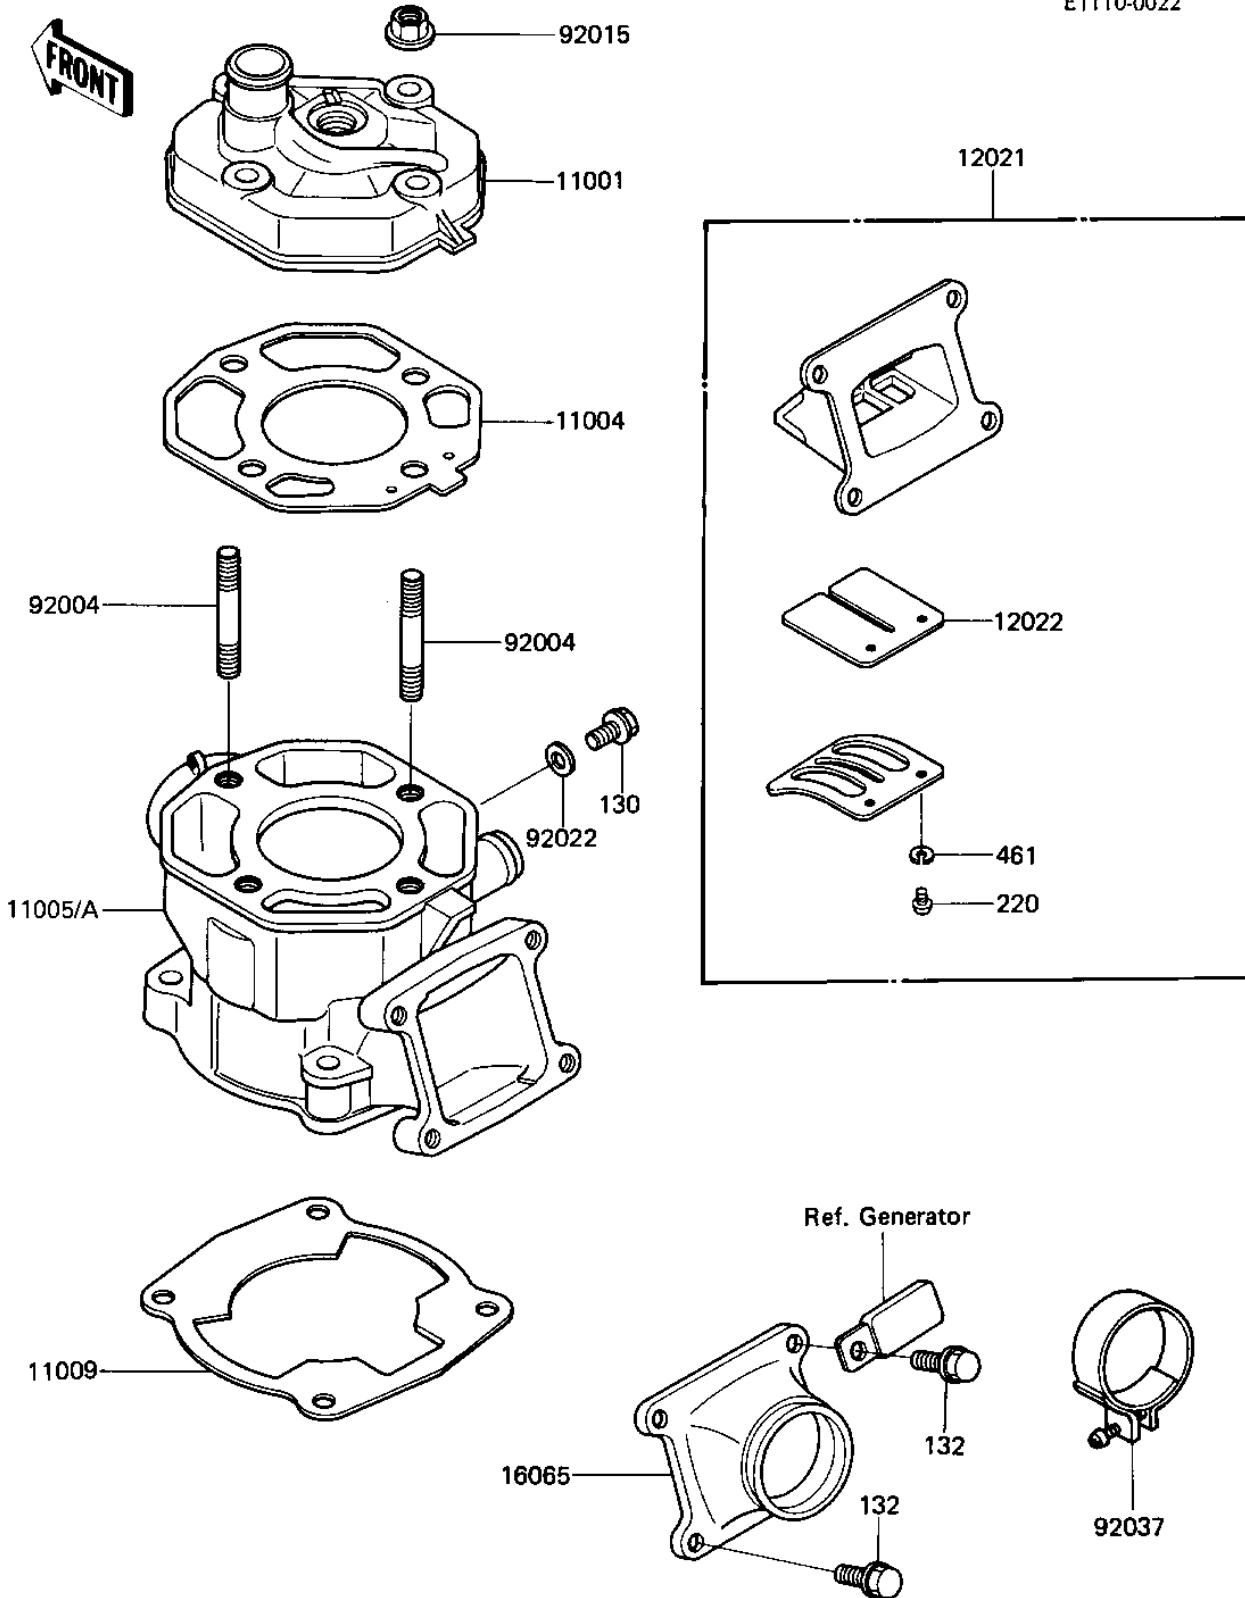

1986 KX80 PARTS DIAGRAM

CYLINDER HEAD/CYLINDER/REED VALVE

E1110-0022

1986 KX80 PARTS LIST

CYLINDER HEAD/CYLINDER/REED VALVE

ITEM NAME	PART NUMBER	QUANTITY
HEAD-CYLINDER (Ref # 11001)	11001-1210	1
GASKET-HEAD (Ref # 11004)	11004-1138	1
CYLINDER-ENGINE (Ref # 11005)	11005-1464	1
GASKET,CYLINDER BASE (Ref # 11009)	11009-1970	1
VALVE-ASSY-REED (Ref # 12021)	12021-1060	1
VALVE-REED (Ref # 12022)	12022-1055	1
HOLDER-CARBURETOR (Ref # 16065)	16065-1160	1
STUD,8X35 (Ref # 92004)	92004-1009	1
NUT-8MM (Ref # 92015)	92015-1143	1
WASHER OIL PUMP BANJO (Ref # 92022)	92022-077	1
CLAMP (Ref # 92037)	92037-1172	1
BOLT-FLANGED (Ref # 130)	130C0608	1
BOLT-FLANGED-SMALL (Ref # 132)	132G0620	1
SCREW PAN HEAD 3X8 (Ref # 220)	220B0308	1
WASHER SPRING 3MM (Ref # 461)	461F0300	1