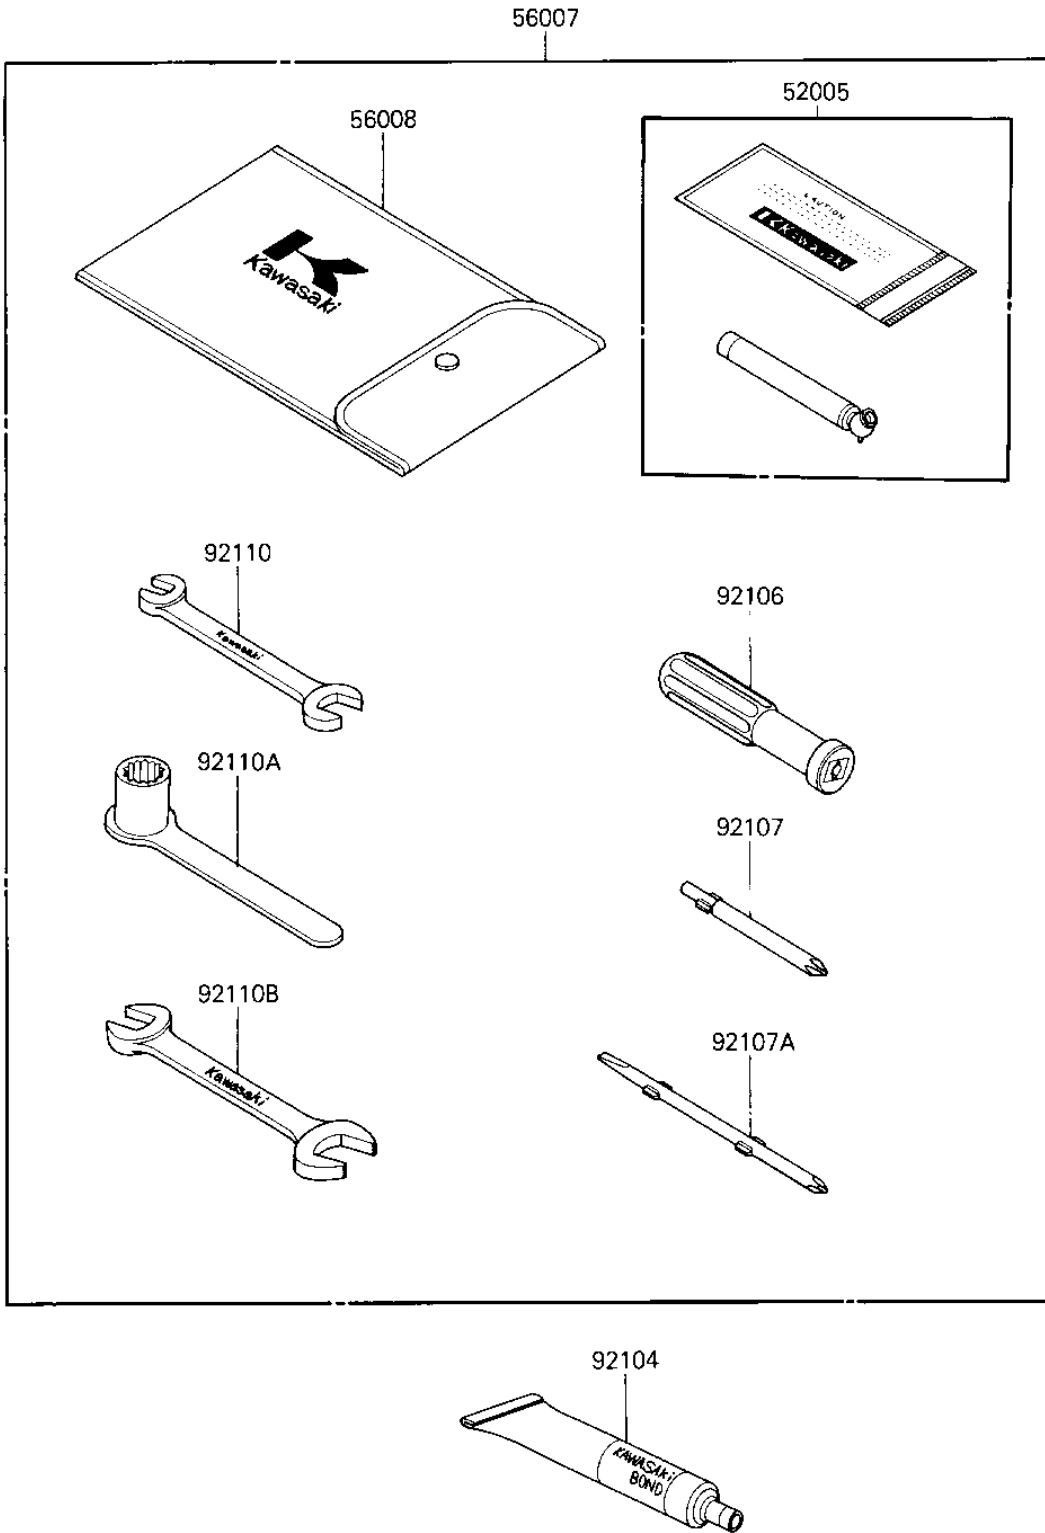

1986 Tecate PARTS DIAGRAM

OWNER TOOLS

F2810-0221

1986 Tecate PARTS LIST

OWNER TOOLS

ITEM NAME	PART NUMBER	QUANTITY
GAUGE,AIR (Ref # 52005)	52005-1082	1
TOOLKIT (Ref # 56007)	56007-1309	1
BAG,TOOL (Ref # 56008)	56008-1007	1
LIQUID GASKET (Ref # 92104)	92104-002	1
GRIP,SCREW DRIVER (Ref # 92106)	92106-1001	1
SCREW DRIVER #3 PHLIP (Ref # 92107)	92107-005	1
92107-1052 (Canada) (Ref # 92107A)	92107-1051	1
TOOL-WRENCH,OPEN END, (Ref # 92110)	92110-1152	1
TOOL-WRENCH,SPARK PLU (Ref # 92110A)	92110-1126	1
TOOL-WRENCH,OPEN END, (Ref # 92110B)	92110-1153	1