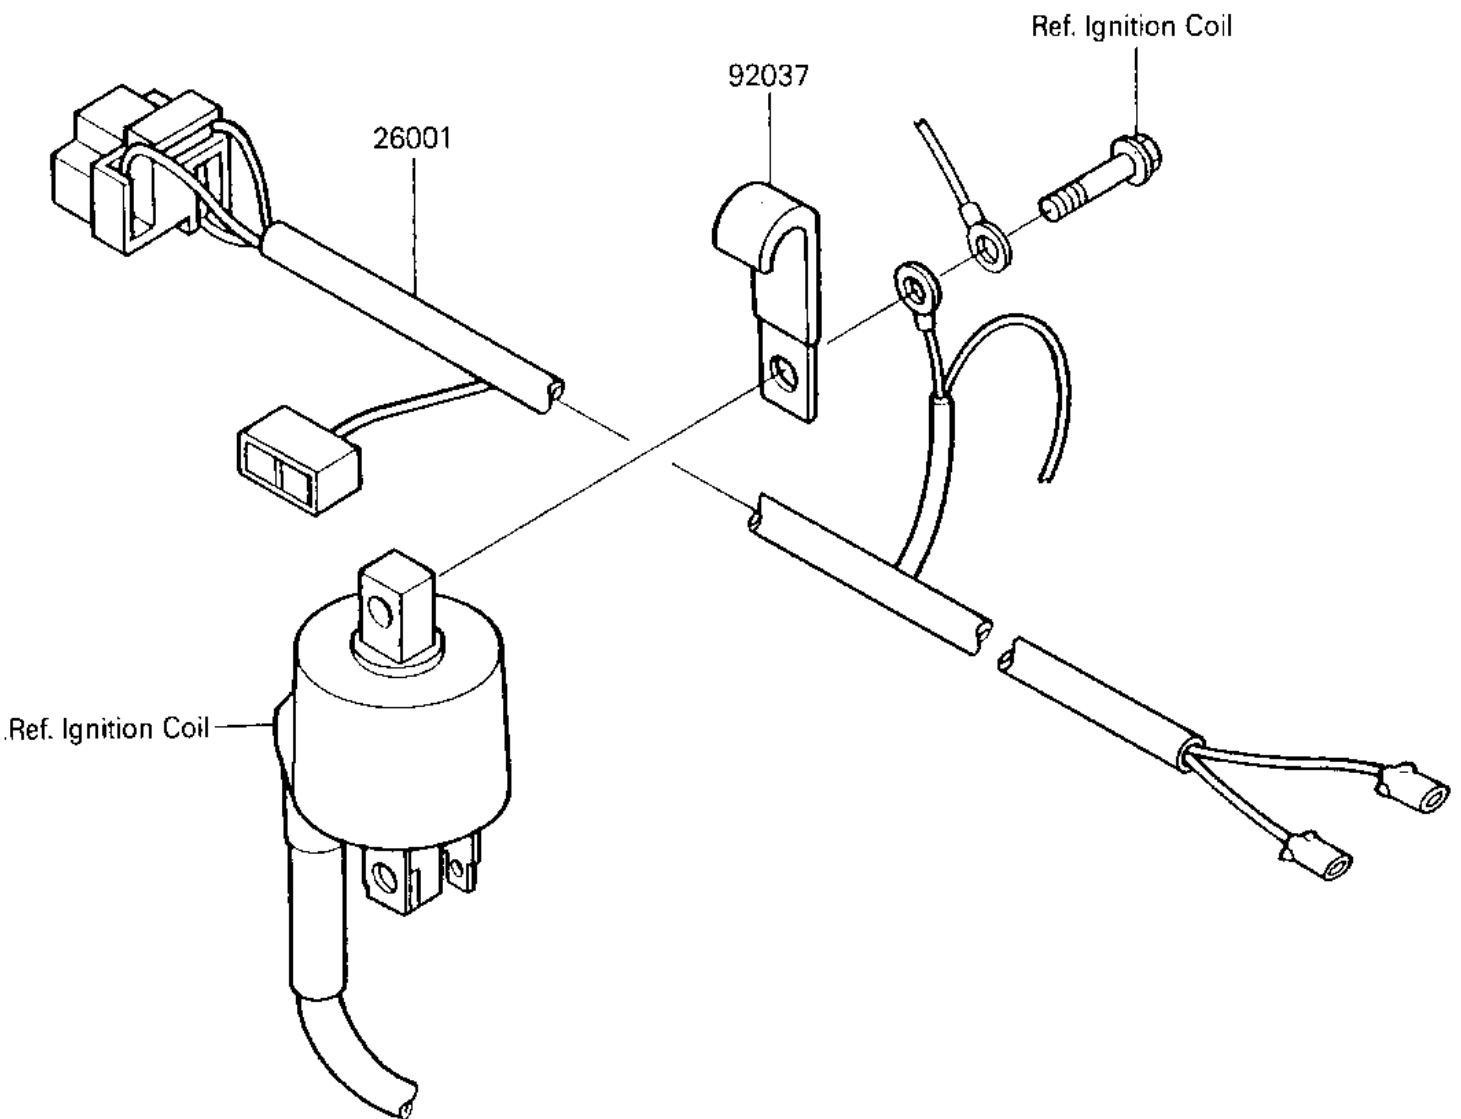

# 1986 Tecate PARTS DIAGRAM

CHASSIS ELECTRICAL EQUIPMENT

F2760-0359

# 1986 Tecate PARTS LIST

## CHASSIS ELECTRICAL EQUIPMENT

ITEM NAME	PART NUMBER	QUANTITY
HARNESS,MAIN (Ref # 26001)	26001-1743	1
CLAMP,WIRING HARNESS (Ref # 92037)	92037-1069	1