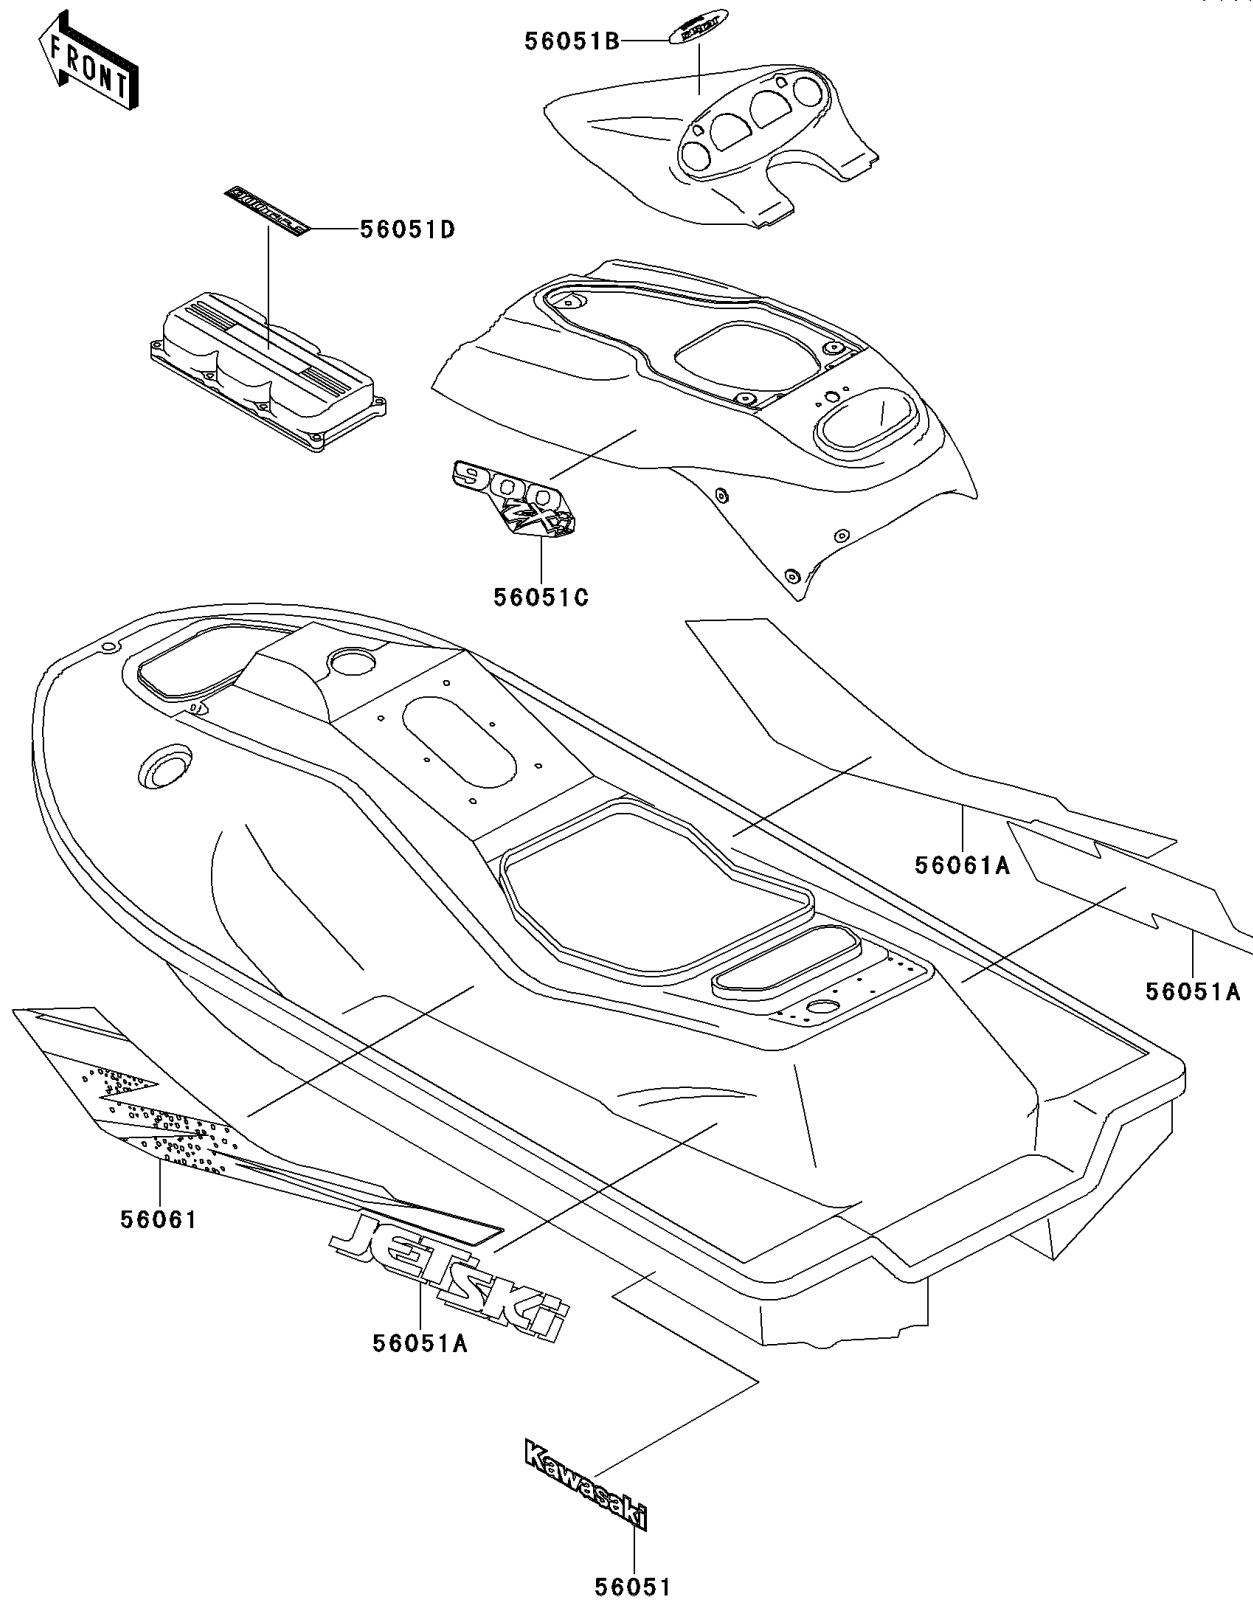

## 1996 900 ZXi PARTS DIAGRAM

Decals (JH900-A2)

F3880B

## 1996 900 ZXi PARTS LIST

Decals(JH900-A2)

ITEM NAME	PART NUMBER	QUANTITY
MARK,DECK,KAWASAKI (Ref # 56051)	56051-3728	1
MARK,DECK,JET SKI (Ref # 56051A)	56051-3729	1
MARK,METER COVER,JET SKI (Ref # 56051B)	56051-3735	1
MARK,HANDLE COVER,900 ZXI (Ref # 56051C)	56051-3738	1
MARK,900 TRIPLE (Ref # 56051D)	56051-3743	1
PATTERN,DECK,LH (Ref # 56061)	56061-3770	1
PATTERN,DECK,RH (Ref # 56061A)	56061-3771	1