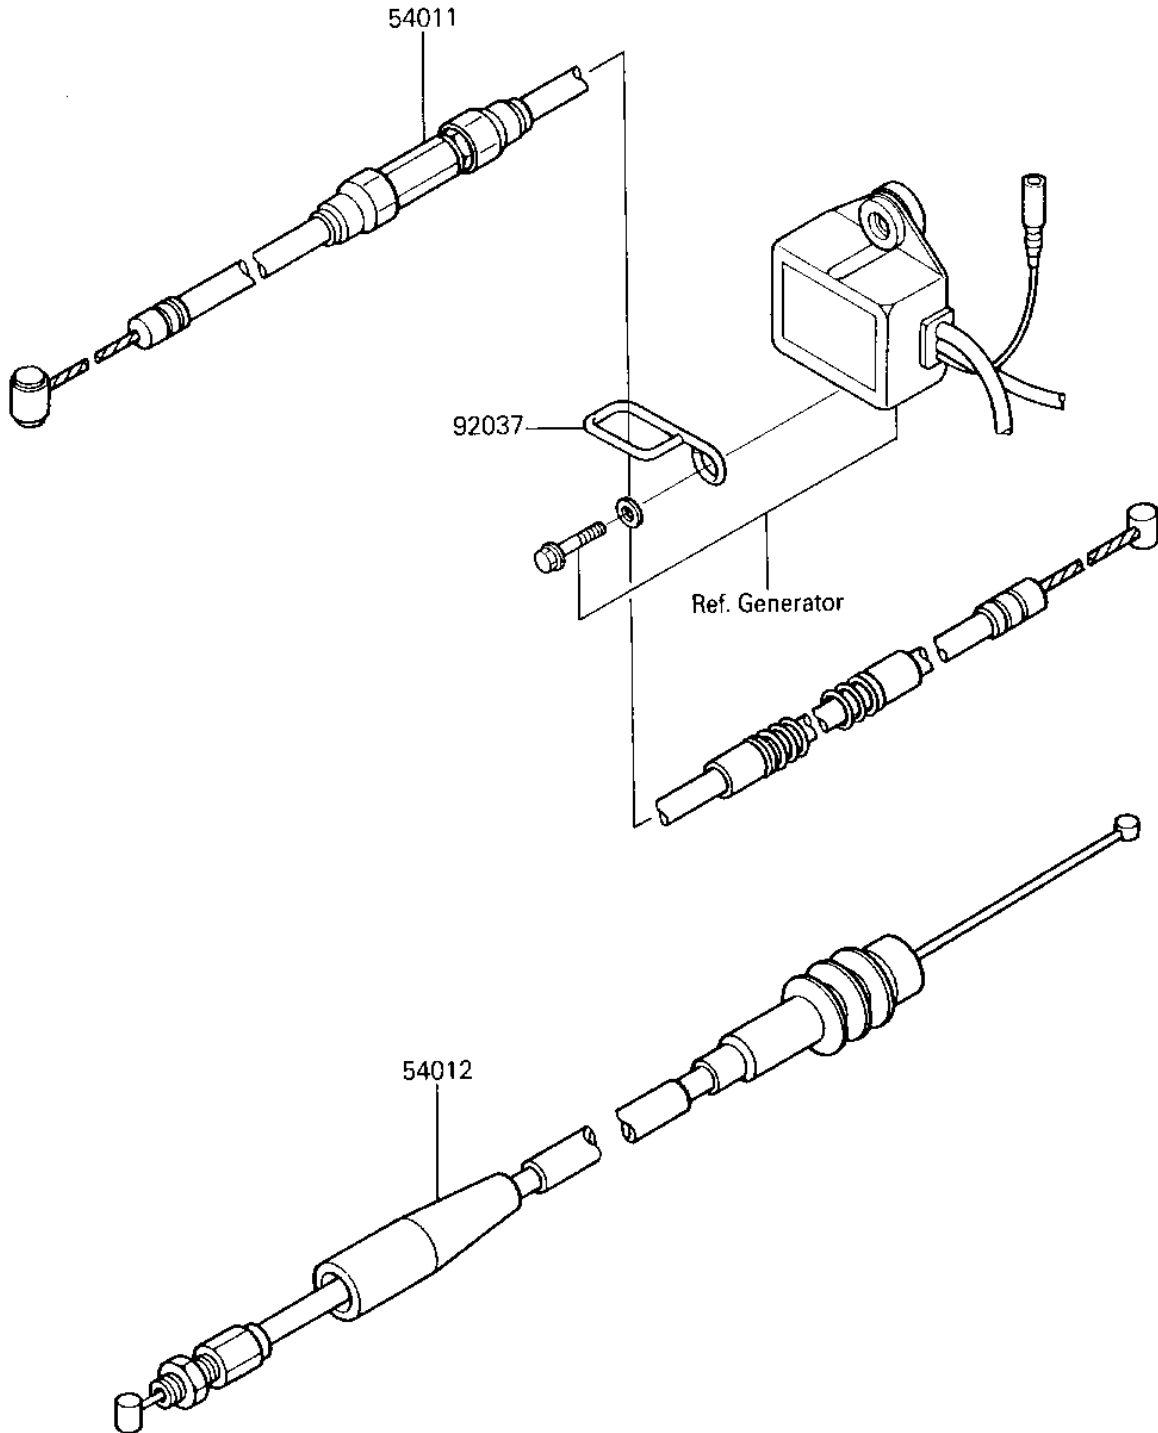

# 1986 Tecate PARTS DIAGRAM

CABLES

F2540-0255

# 1986 Tecate PARTS LIST

## CABLES

ITEM NAME	PART NUMBER	QUANTITY
CABLE-CLUTCH (Ref # 54011)	54011-1240	1
CABLE-THROTTLE (Ref # 54012)	54012-1290	1
CLAMP (Ref # 92037)	92037-1275	1