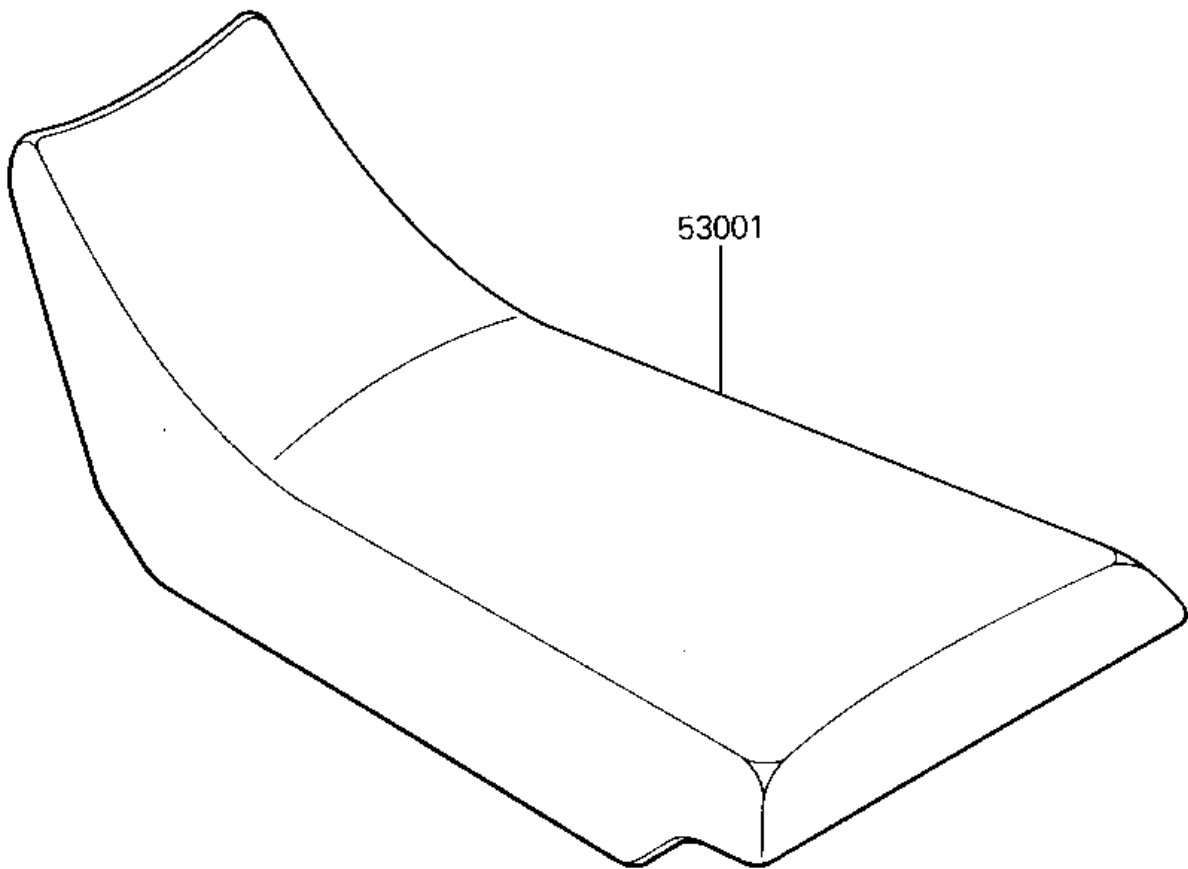

1986 Tecate PARTS DIAGRAM

SEAT

F2510-0307

1986 Tecate PARTS LIST

SEAT

ITEM NAME	PART NUMBER	QUANTITY
SEAT-ASSY (Ref # 53001)	53001-1439	1