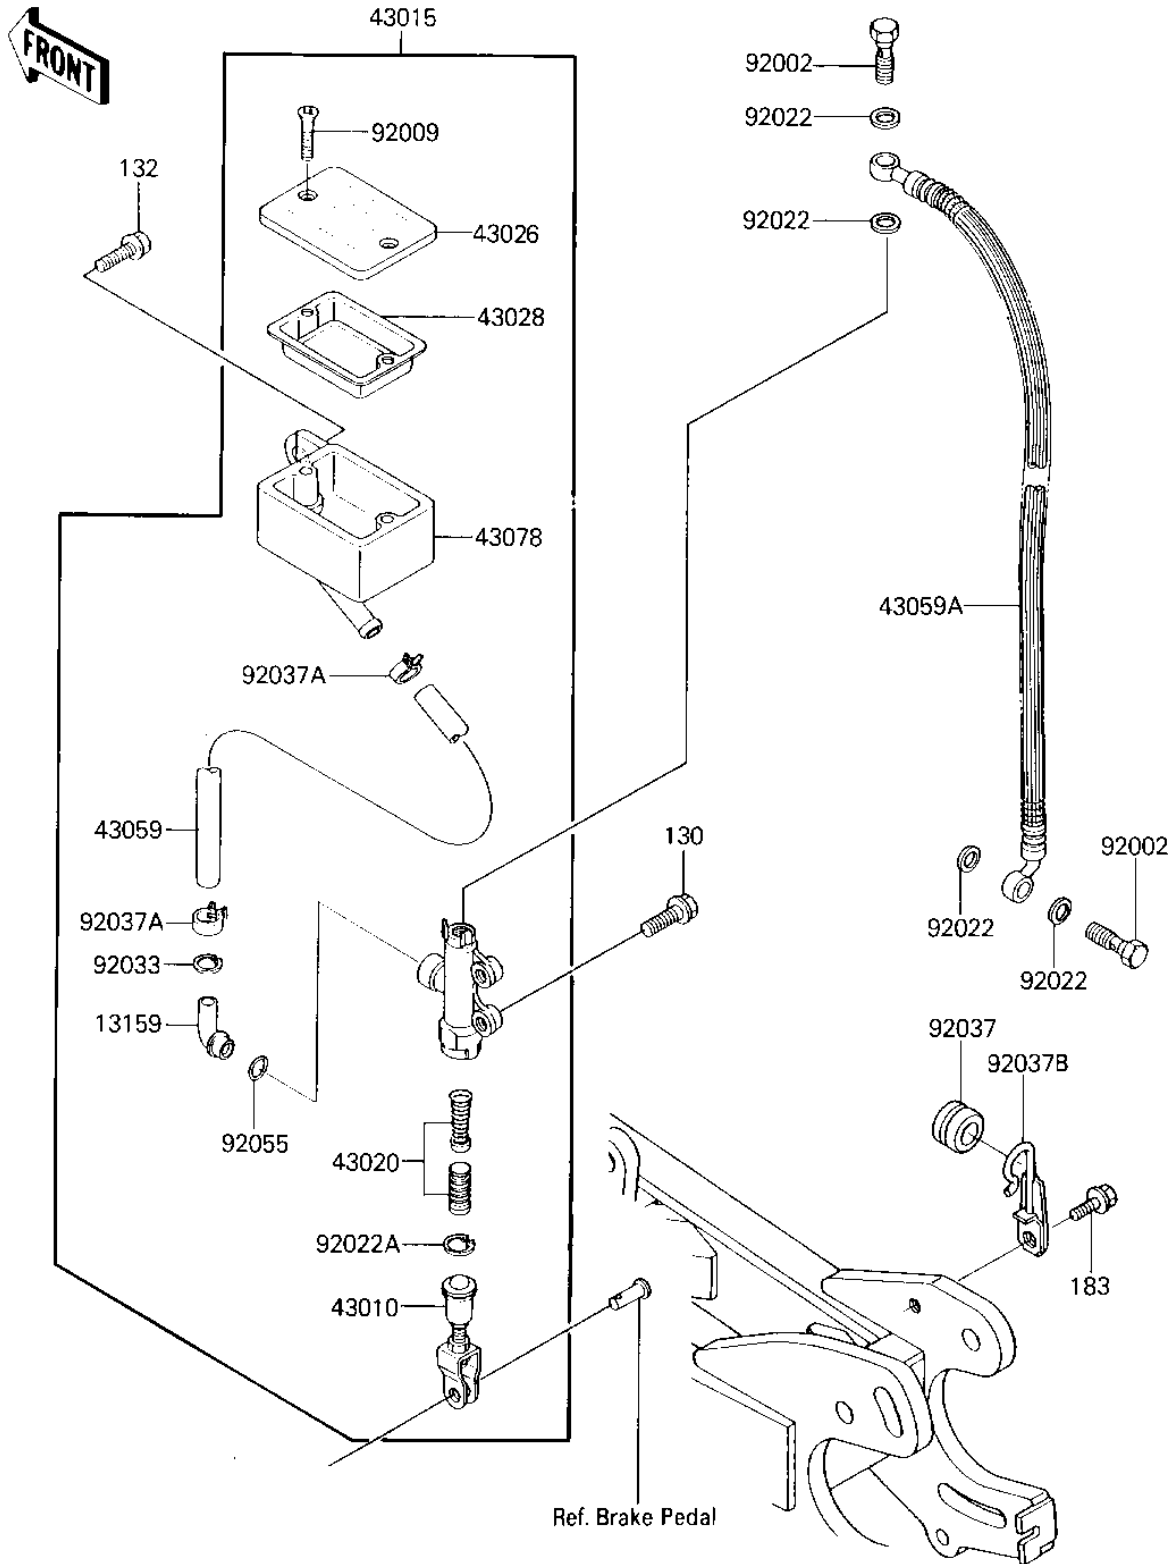

1986 Tecate PARTS DIAGRAM

REAR MASTER CYLINDER

F2293-0067

1986 Tecate PARTS LIST

REAR MASTER CYLINDER

ITEM NAME	PART NUMBER	QUANTITY
CONNECTOR,RR MASTER C (Ref # 13159)	13159-1052	1
ROD-ASSY-BRAKE (Ref # 43010)	43010-1057	1
CYLINDER-ASSY-MASTER, (Ref # 43015)	43015-1305	1
PISTON-COMP-BRAKE (Ref # 43020)	43020-1061	1
CAP-BRAKE,MASTER CYLI (Ref # 43026)	43026-1021	1
DIAPHRAGM,MASTER CYLI (Ref # 43028)	43028-1035	1
HOSE-BRAKE,RR MASTER (Ref # 43059)	43059-1322	1
HOSE-BRAKE,RR (Ref # 43059A)	43059-1351	1
RESERVOIR (Ref # 43078)	43078-1066	1
BOLT,OIL,L=23 (Ref # 92002)	92002-1888	2
SCREW (Ref # 92009)	92009-1409	2
WASHER-OIL BOLT (Ref # 92022)	43067-001	4
WASHER (Ref # 92022A)	92022-1601	1
RING-SNAP,20.5MM (Ref # 92033)	92033-1186	1
DAMPER RUBBER (Ref # 92037)	43064-007	1
CLAMP (Ref # 92037A)	92037-1547	2
CLAMP,BRAKE HOSE (Ref # 92037B)	92037-4014	1
RING-O (Ref # 92055)	92055-1251	1
BOLT,FLANGED,8X20 (Ref # 130)	130G0820	2
BOLT-FLANGED-SMALL (Ref # 132)	132G0620	1
BOLT-UPSET-WS-SMALL (Ref # 183)	183B0816	1