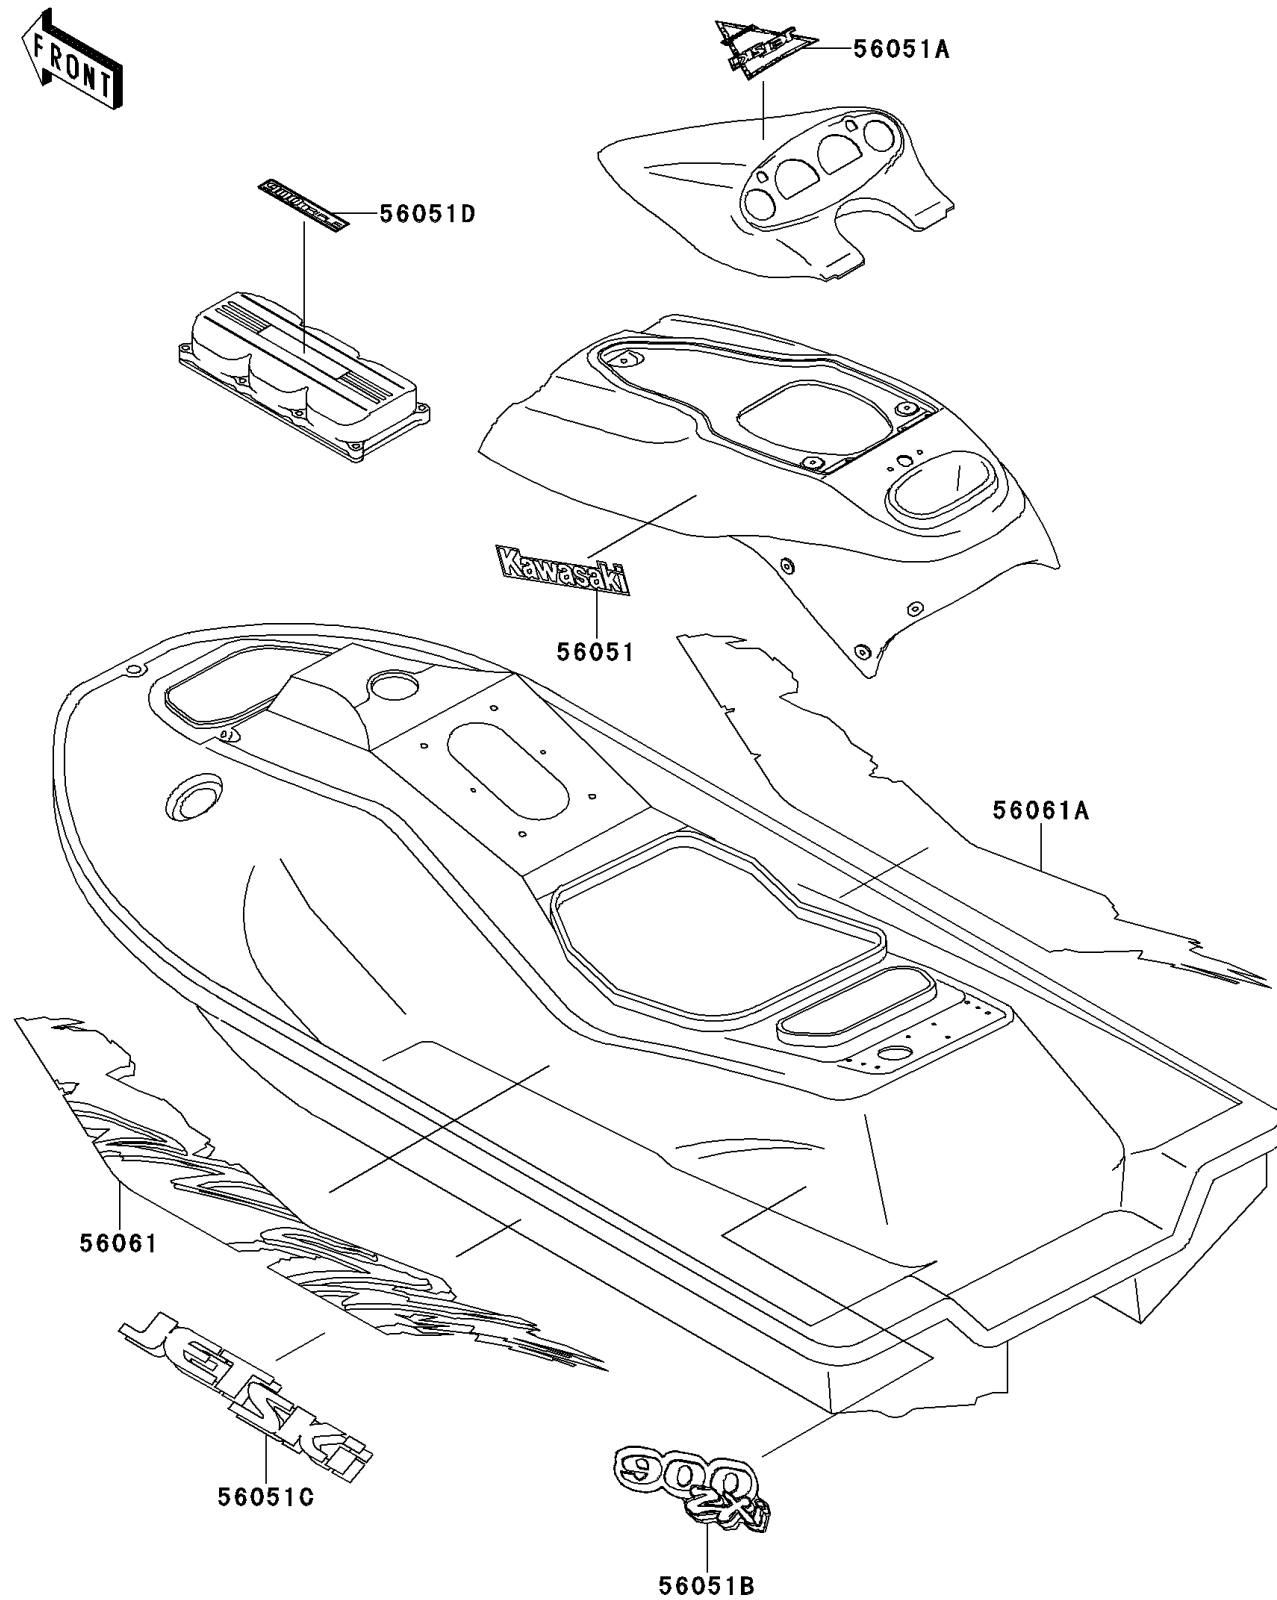

## 1995 900 ZXi PARTS DIAGRAM

Decals(JH900-A1)(White/Violet)

F3880A

## 1995 900 ZXi PARTS LIST

Decals(JH900-A1)(White/Violet)

ITEM NAME	PART NUMBER	QUANTITY
MARK,HANDLE COVER,KAWASAKI (Ref # 56051)	56051-3714	1
MARK,METER COVER,JET SKI (Ref # 56051A)	56051-3715	1
MARK,DECK,900 ZXI (Ref # 56051B)	56051-3716	1
MARK,HULL,JET SKI (Ref # 56051C)	56051-3717	1
MARK,900 TRIPLE (Ref # 56051D)	56051-3722	1
PATTERN,DECK,LH (Ref # 56061)	56061-3731	1
PATTERN,DECK,RH (Ref # 56061A)	56061-3732	1