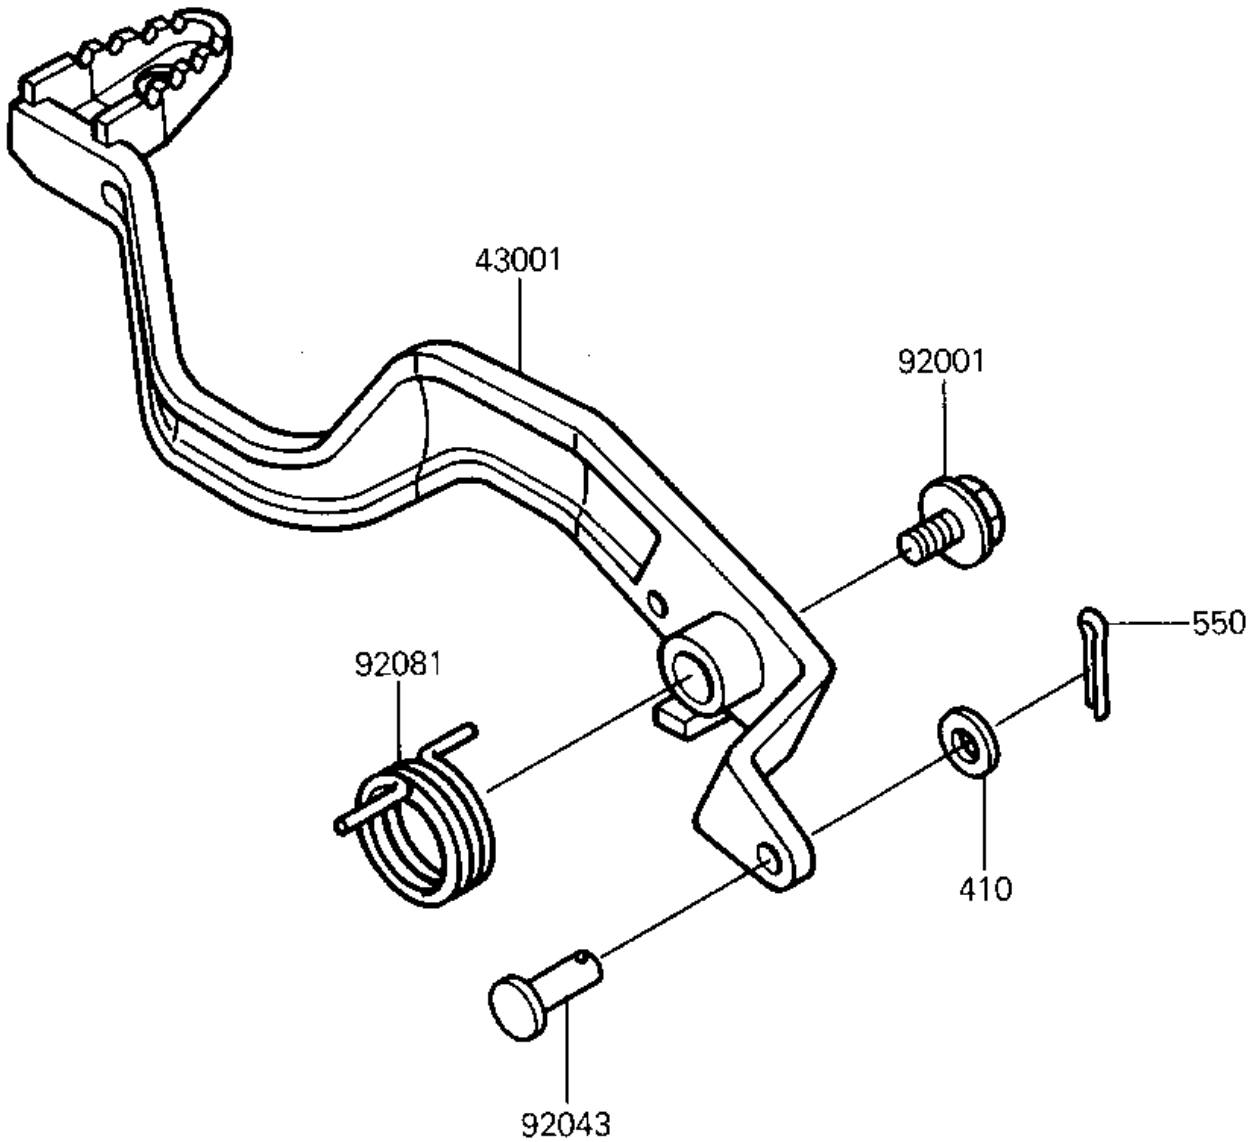

# 1986 Tecate PARTS DIAGRAM

BRAKE PEDAL

F220U-U100

# 1986 Tecate PARTS LIST

## BRAKE PEDAL

ITEM NAME	PART NUMBER	QUANTITY
LEVER-BRAKE,PEDAL (Ref # 43001)	43001-1203	1
BOLT,HEX HEAD,6X10 (Ref # 92001)	92001-1034	1
PIN (Ref # 92043)	92043-1013	1
SPRING,BRAKE RETURN (Ref # 92081)	92081-1640	1
WASHER PLAIN 8MM (Ref # 410)	410B0800	1
PIN COTTER 2.0X15 (Ref # 550)	550D2015	1