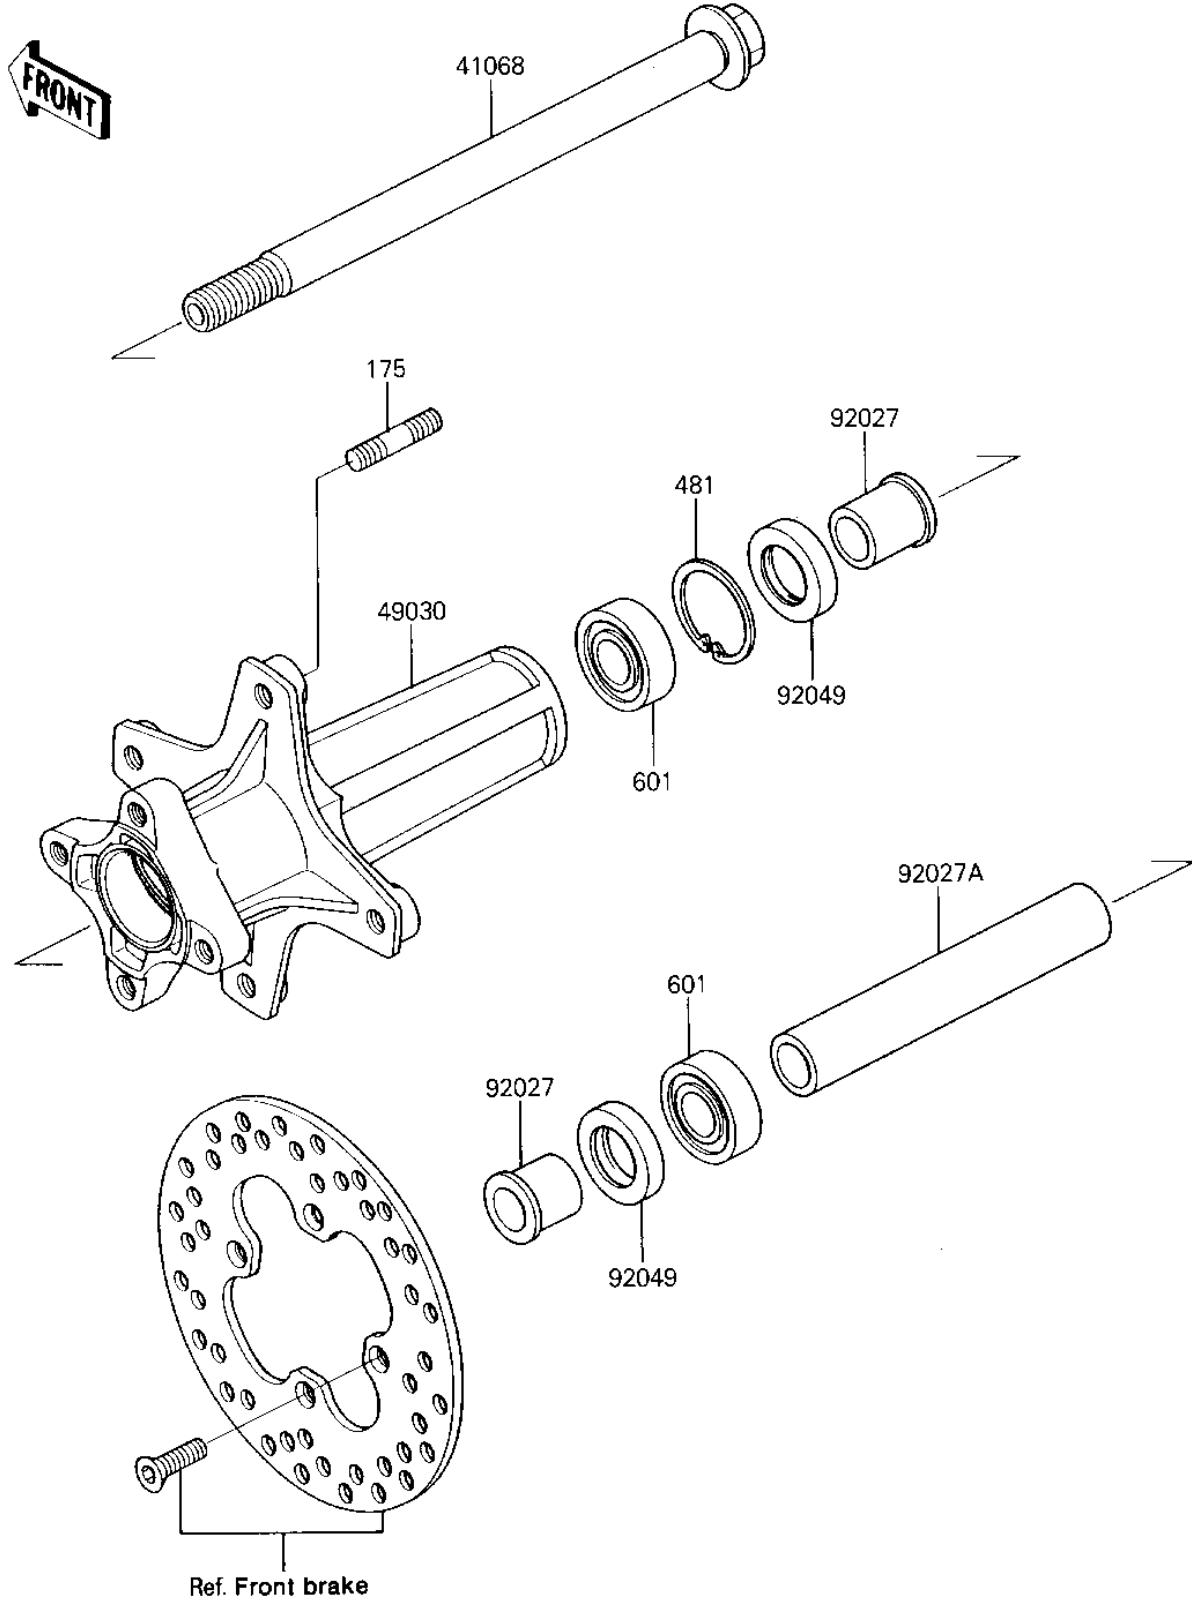

# 1986 Tecate PARTS DIAGRAM

FRONT HUB

F2230-U137

# 1986 Tecate PARTS LIST

## FRONT HUB

ITEM NAME	PART NUMBER	QUANTITY
AXLE,FR (Ref # 41068)	41068-1206	1
HUB,FR (Ref # 49030)	49030-1071	1
COLLAR,L=20 (Ref # 92027)	92027-1951	2
COLLAR,40.2X45.4X129 (Ref # 92027A)	92027-1953	1
SEAL-OIL,AG1258A0 (Ref # 92049)	92049-1110	2
BOLT-STUD-FINE,10X20 (Ref # 175)	175G1020	4
RING, SNAP,43.5M/M (Ref # 481)	92033-1040	1
BEARING-BALL #6203 (Ref # 601)	601B6203ZZ	2