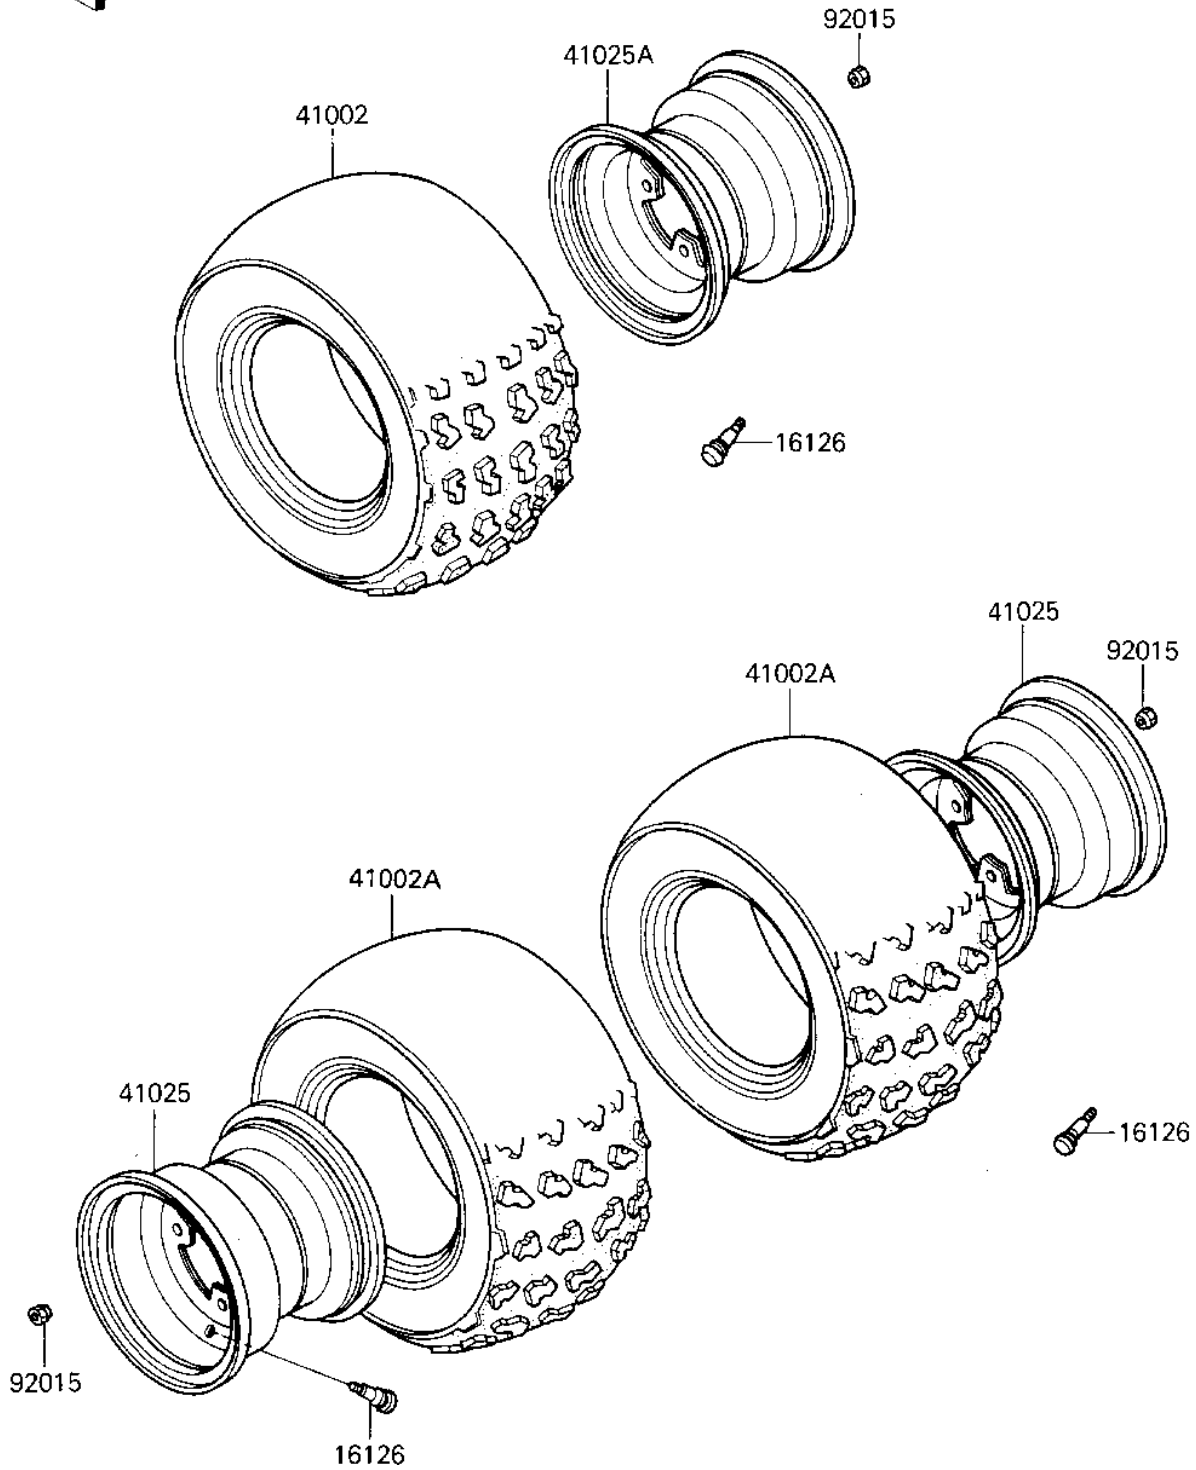

1986 Tecate PARTS DIAGRAM

WHEELS/TIRES

F2210-0124

1986 Tecate PARTS LIST

WHEELS/TIRES

ITEM NAME	PART NUMBER	QUANTITY
VALVE,TIRE (Ref # 16126)	16126-4001	3
TIRE,FR,23X9.00-11,KT (Ref # 41002)	41002-1549	1
TIRE,RR,20X11.00-10,K (Ref # 41002A)	41002-1550	2
RIM,10X8.5 (Ref # 41025)	41025-1114	2
RIM,FR,7.00-11 (Ref # 41025A)	41025-1140	1
NUT,10MM (Ref # 92015)	92015-1415	12