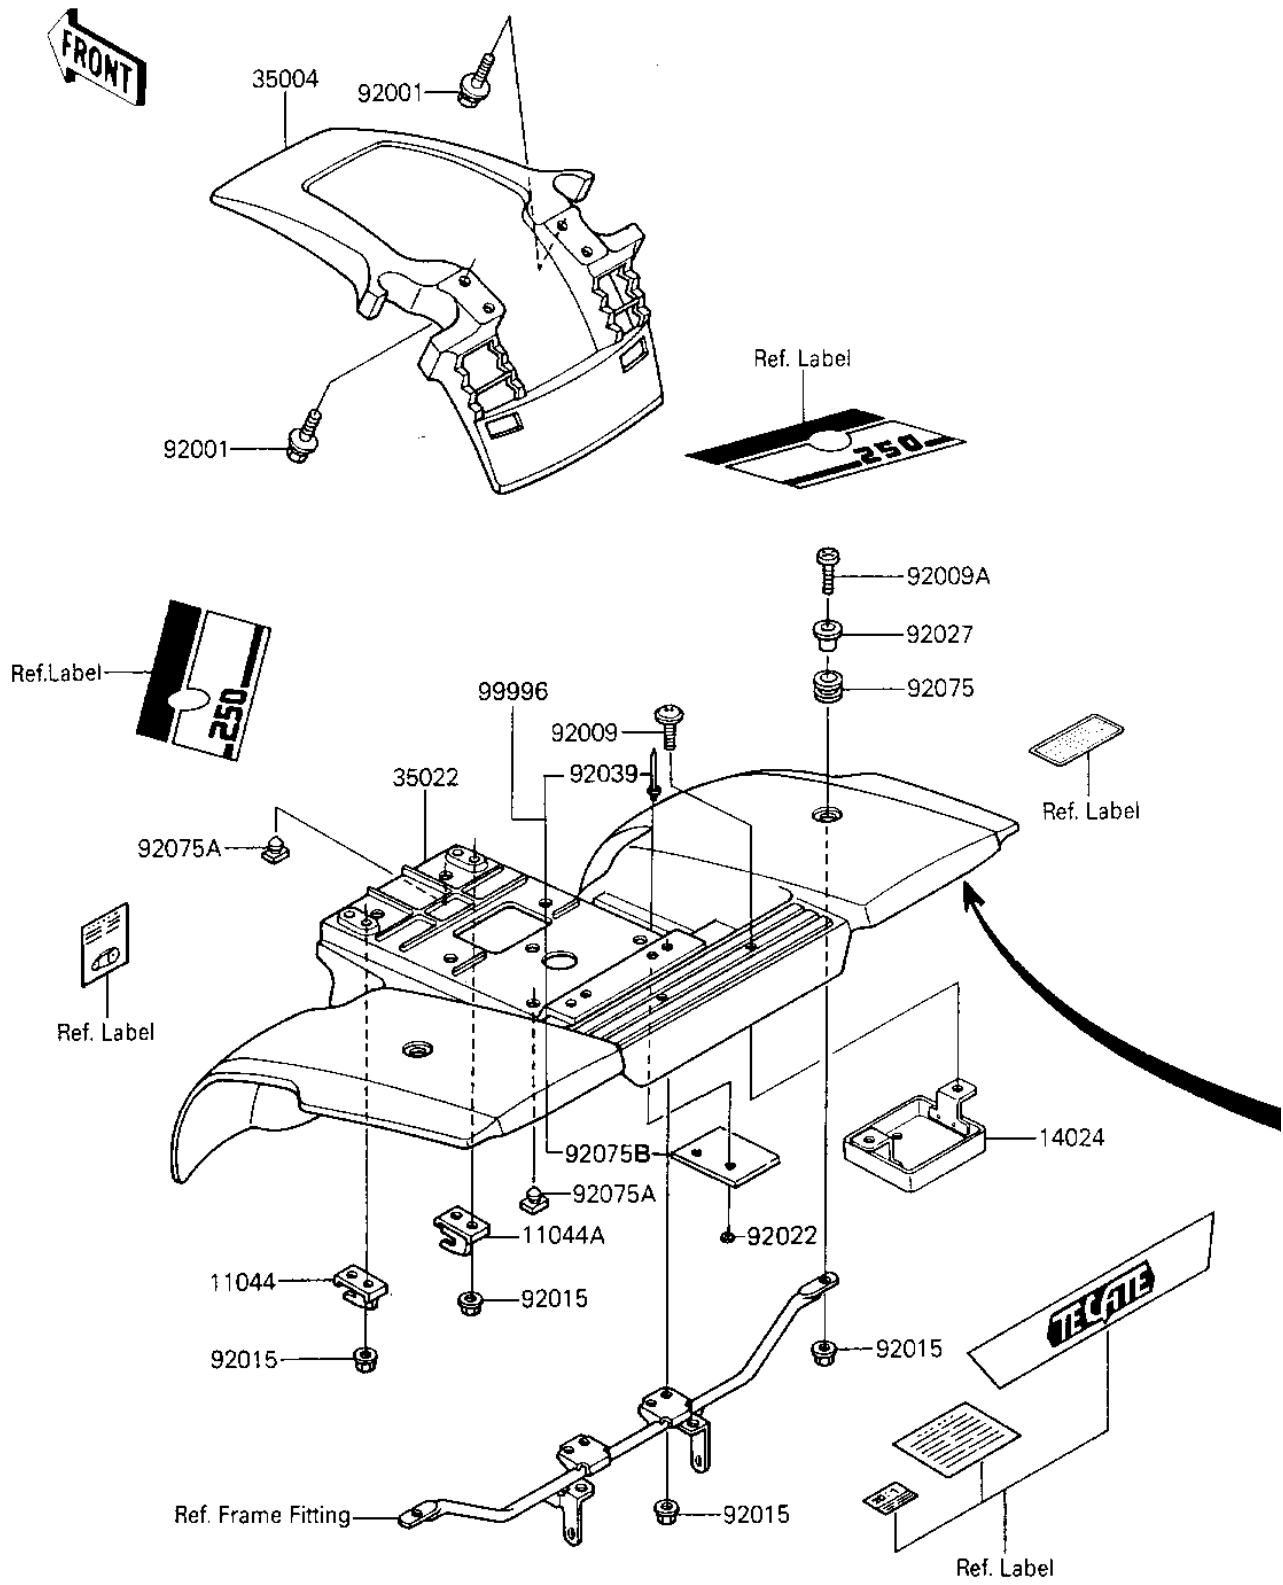

1986 Tecate PARTS DIAGRAM

FENDERS

F2170-031D

1986 Tecate PARTS LIST

FENDERS

ITEM NAME	PART NUMBER	QUANTITY
BRACKET,REAR FENDER,F (Ref # 11044)	11044-1798	1
BRACKET,REAR FENDER,F (Ref # 11044A)	11044-1809	1
COVER (Ref # 14024)	14024-1287	1
FENDER-FRONT (Ref # 35004)	35004-1181-6W	1
FENDER-COMP RR L GREN (Ref # 35022)	35022-1230-6W	1
BOLT,W/SP,6X16 (Ref # 92001)	92001-1763	4
SCREW,6X14 (Ref # 92009)	92009-1287	2
SCREW,6X22 (Ref # 92009A)	92009-1347	2
NUT-6MM (Ref # 92015)	92015-1078	10
WASHER (Ref # 92022)	92022-4017	2
COLLAR (Ref # 92027)	92027-1045	2
RIVET (Ref # 92039)	92039-4006	2
DAMPER RUBBER,CASE (Ref # 92075)	92075-222	2
DAMPER,SEAT (Ref # 92075A)	92075-1153	7
DAMPER (Ref # 92075B)	92075-1868	1
KIT,DAMPER,KXT250B1 (Ref # 99996)	99996-1093	1