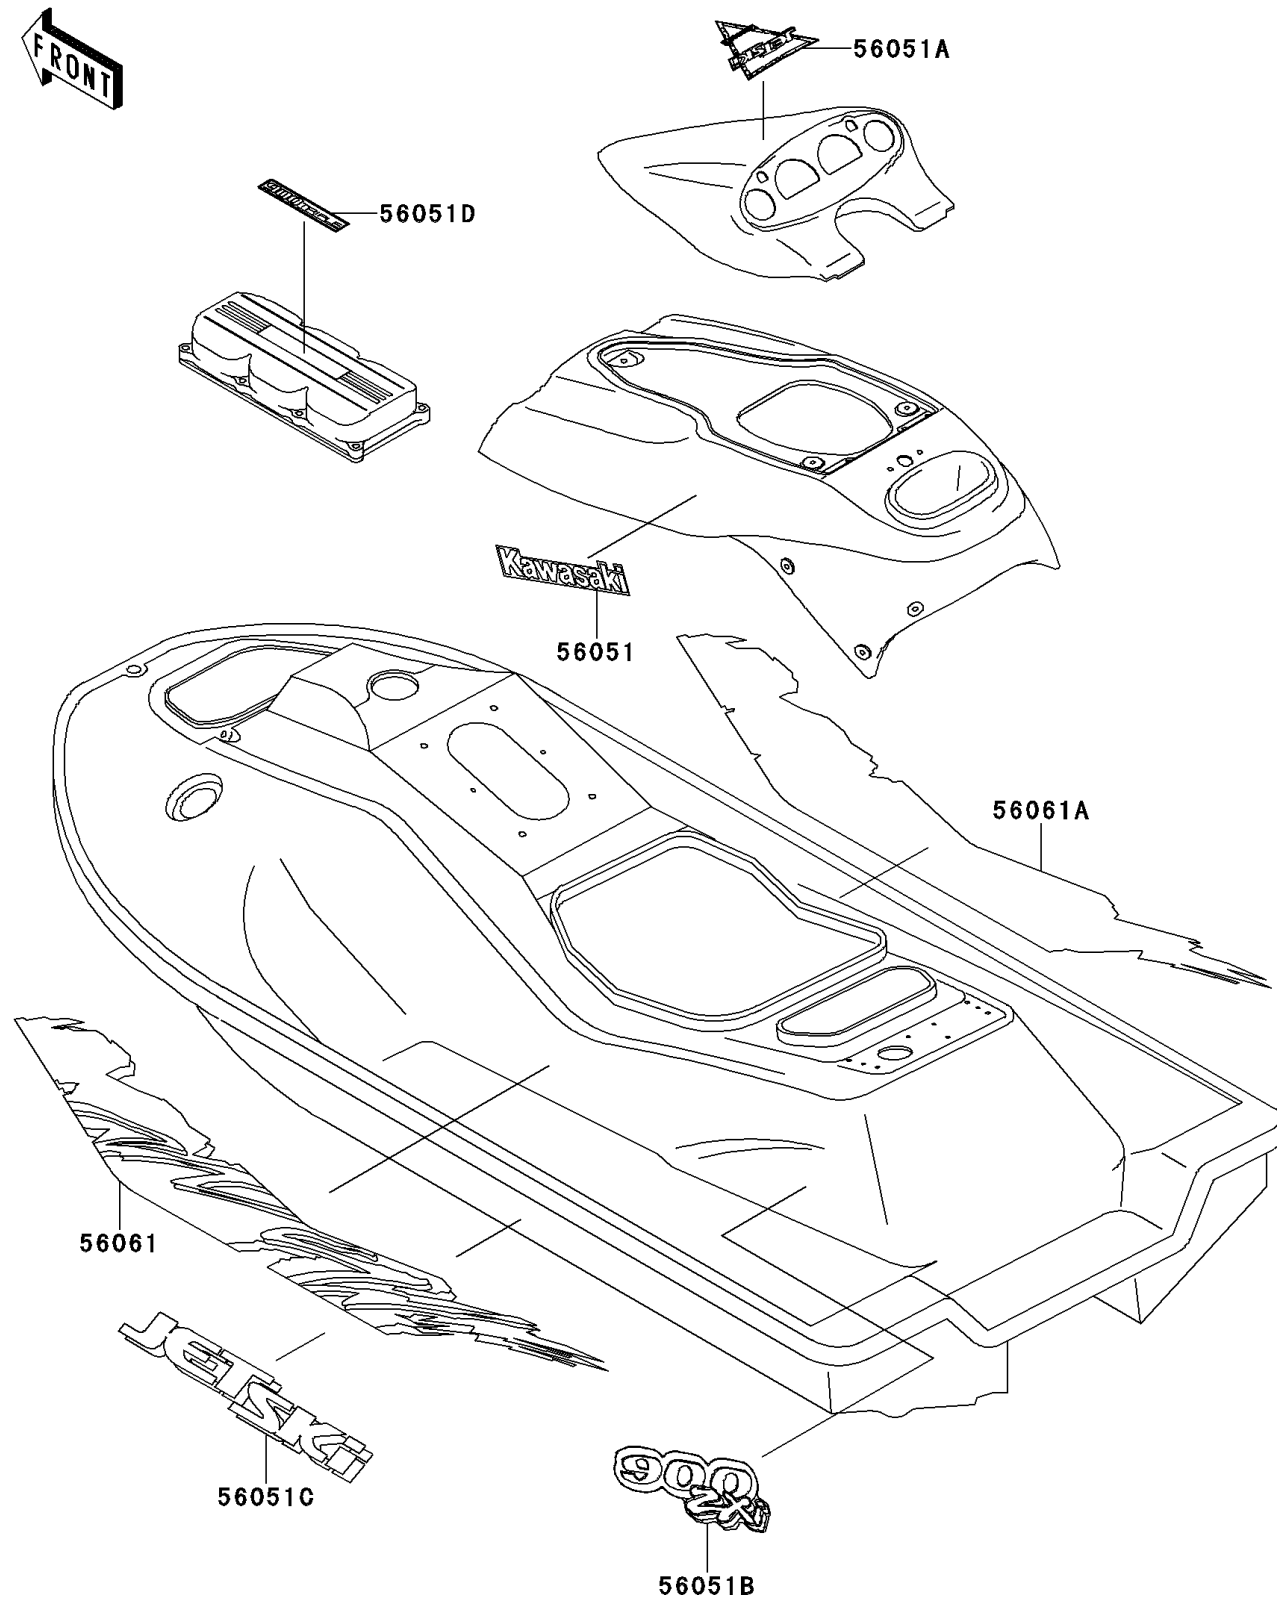

## 1995 900 ZXi PARTS DIAGRAM

Decals(JH900-A1)(White/Red)

F3880

## 1995 900 ZXi PARTS LIST

Decals(JH900-A1)(White/Red)

ITEM NAME	PART NUMBER	QUANTITY
MARK,HANDLE COVER,KAWASAKI (Ref # 56051)	56051-3718	1
MARK,METER COVER,JET SKI (Ref # 56051A)	56051-3719	1
MARK,DECK,900 ZXI (Ref # 56051B)	56051-3720	1
MARK,HULL,JET SKI (Ref # 56051C)	56051-3721	1
MARK,900 TRIPLE (Ref # 56051D)	56051-3722	1
PATTERN,DECK,LH (Ref # 56061)	56061-3733	1
PATTERN,DECK,RH (Ref # 56061A)	56061-3734	1