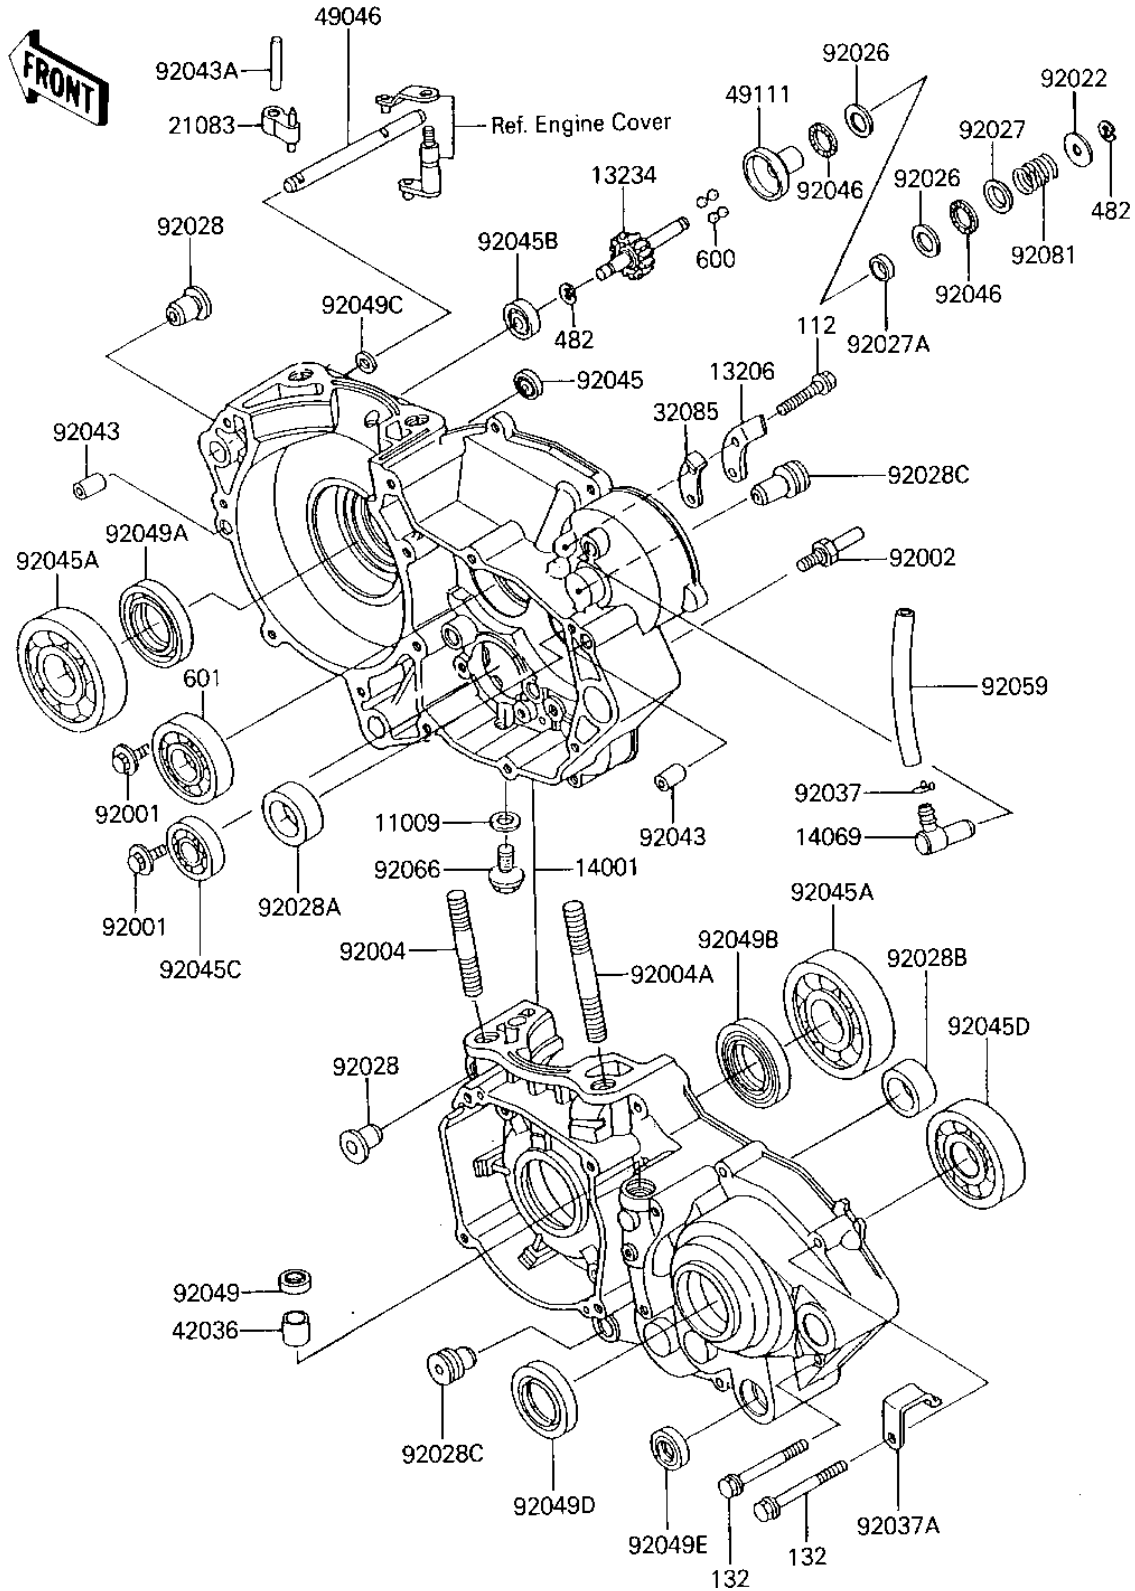

1986 Tecate PARTS DIAGRAM

CRANKCASE

EXPLoded VIEW