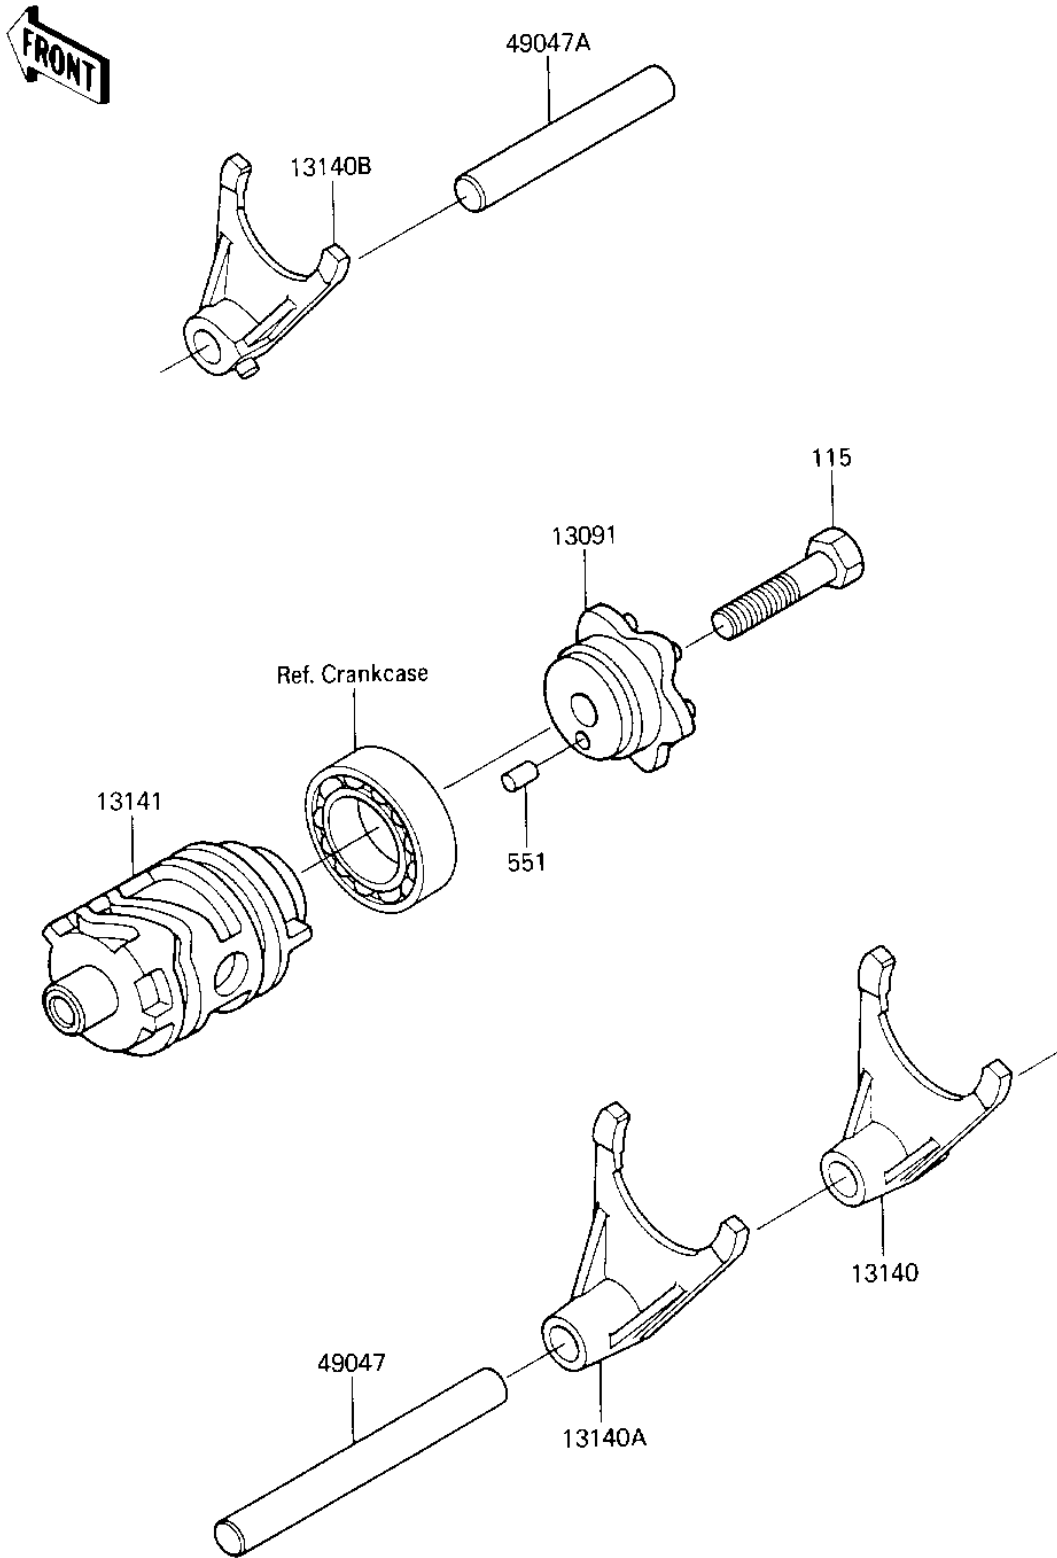

1986 Tecate PARTS DIAGRAM

GEAR CHANGE DRUM & FORKS

E1362-0098

1986 Tecate PARTS LIST

GEAR CHANGE DRUM & FORKS

ITEM NAME	PART NUMBER	QUANTITY
HOLDER (Ref # 13091)	13091-1427	1
FORK-SHIFT,LOW (Ref # 13140)	13140-1071	1
FORK-SHIFT,2ND&3RD (Ref # 13140A)	13140-1072	1
FORK-SHIFT,4TH&TOP (Ref # 13140B)	13140-1073	1
DRUM-CHANGE (Ref # 13141)	13141-1069	1
ROD,SHIFT,10X90 (Ref # 49047)	49047-1009	1
ROD,SHIFT,L=65M/M (Ref # 49047A)	49047-1011	1
BOLT-SMALL-UPSET 8X25 (Ref # 115)	115G0825	1
PIN,DOWEL,4X8 (Ref # 551)	551A0408	1