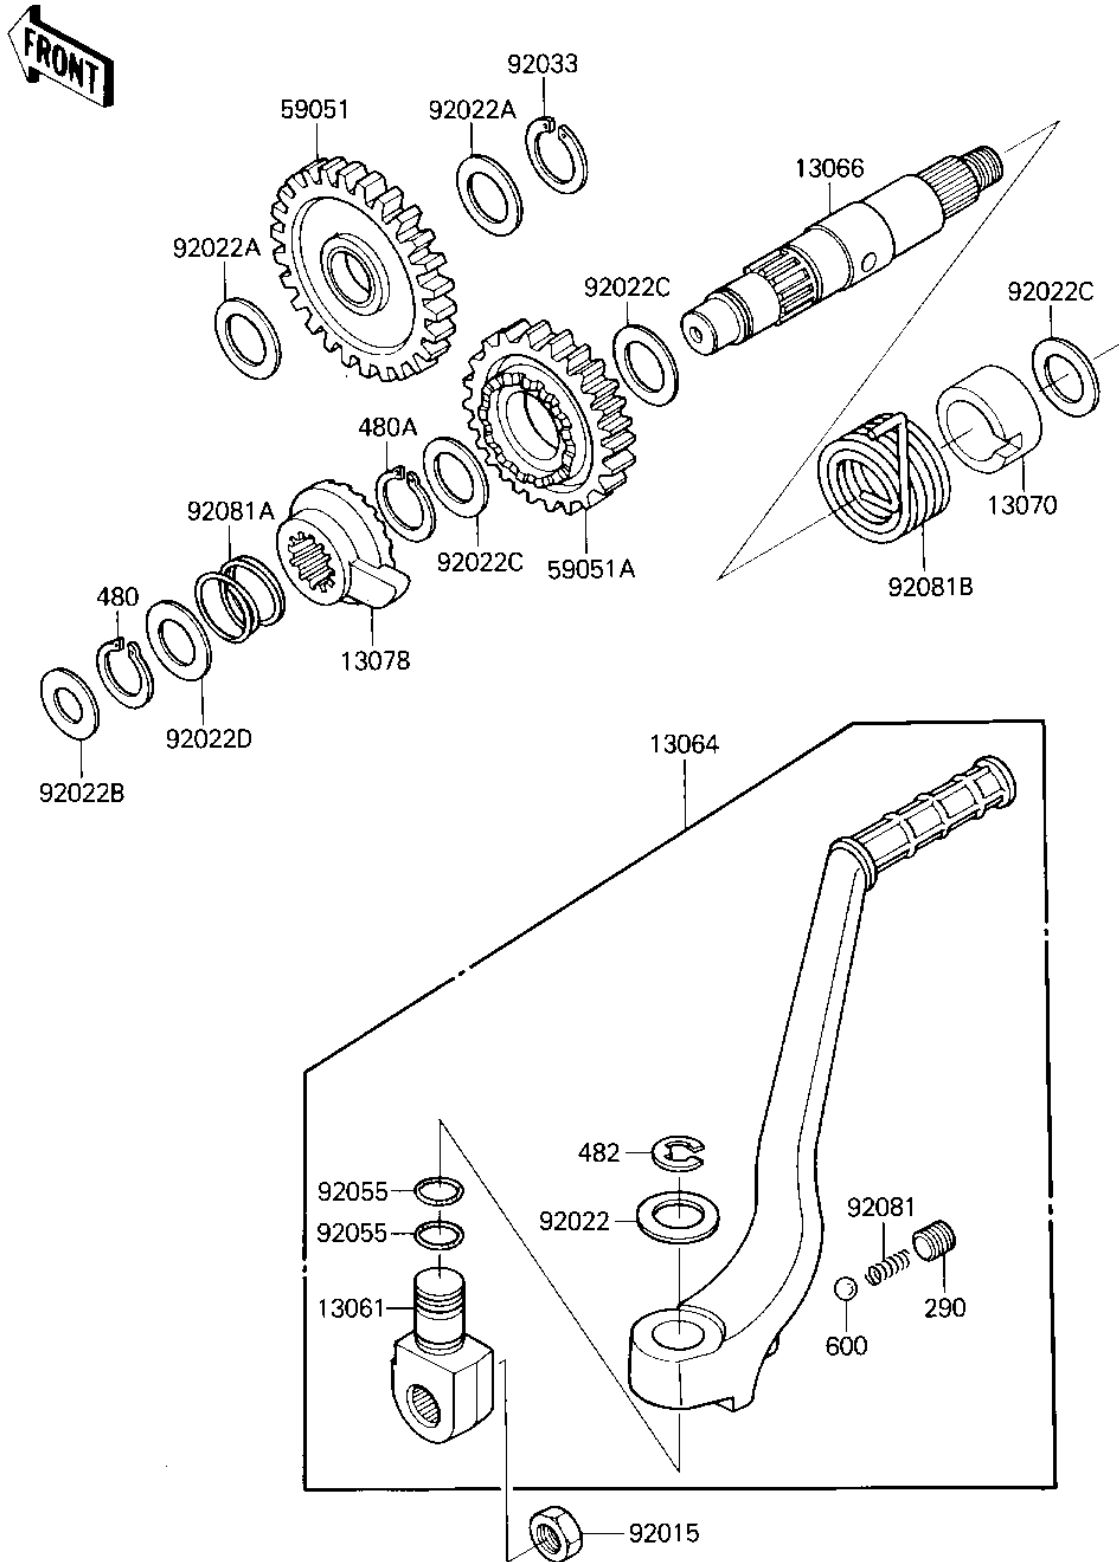

# 1986 Tecate PARTS DIAGRAM

## KICKSTARTER MECHANISM

E1340-0034

# 1986 Tecate PARTS LIST

## KICKSTARTER MECHANISM

| ITEM NAME                            | PART NUMBER | QUANTITY |
|--------------------------------------|-------------|----------|
| BOSS,KICK PEDAL (Ref # 13061)        | 13061-1055  | 1        |
| LEVER-ASSY-KICK,PEDAL (Ref # 13064)  | 13064-1047  | 1        |
| SHAFT-KICK (Ref # 13066)             | 13066-1026  | 1        |
| GUIDE,KICK SPRING (Ref # 13070)      | 13070-1063  | 1        |
| RATCHET (Ref # 13078)                | 13078-1061  | 1        |
| IDLE GEAR, KICKSTRTER (Ref # 59051)  | 59051-1022  | 1        |
| GEAR-SPUR,KICKSTARTER (Ref # 59051A) | 59051-1051  | 1        |
| NUT,12MM (Ref # 92015)               | 92015-1001  | 1        |
| WASHER,PLAIN (Ref # 92022)           | 92022-1019  | 1        |
| WASHER (Ref # 92022A)                | 92022-252   | 2        |
| WASHER,PLAIN (Ref # 92022B)          | 92022-269   | 1        |
| WASHER,PLAIN (Ref # 92022C)          | 92022-271   | 3        |
| WASHER,PLAIN (Ref # 92022D)          | 92022-315   | 1        |
| CIRCLIP,18MM (Ref # 92033)           | 92033-029   | 1        |
| "O" RING,11.5MM (Ref # 92055)        | 92055-072   | 2        |
| SPRING KICK PEDAL (Ref # 92081)      | 92081-020   | 1        |
| SPRING,RATCHET (Ref # 92081A)        | 92081-122   | 1        |
| SPRING,KICKSTARTER (Ref # 92081B)    | 92081-1253  | 1        |
| SCREW, 8X16 (Ref # 290)              | 290Q0816    | 1        |
| CIRCLIP 16MM (Ref # 480)             | 480J1600    | 1        |
| CIRCLIP 18MM (Ref # 480A)            | 480J1800    | 1        |
| RING, SNAP (Ref # 482)               | 482L0100    | 1        |
| BALL STEEL 1/4' (Ref # 600)          | 600A0800    | 1        |