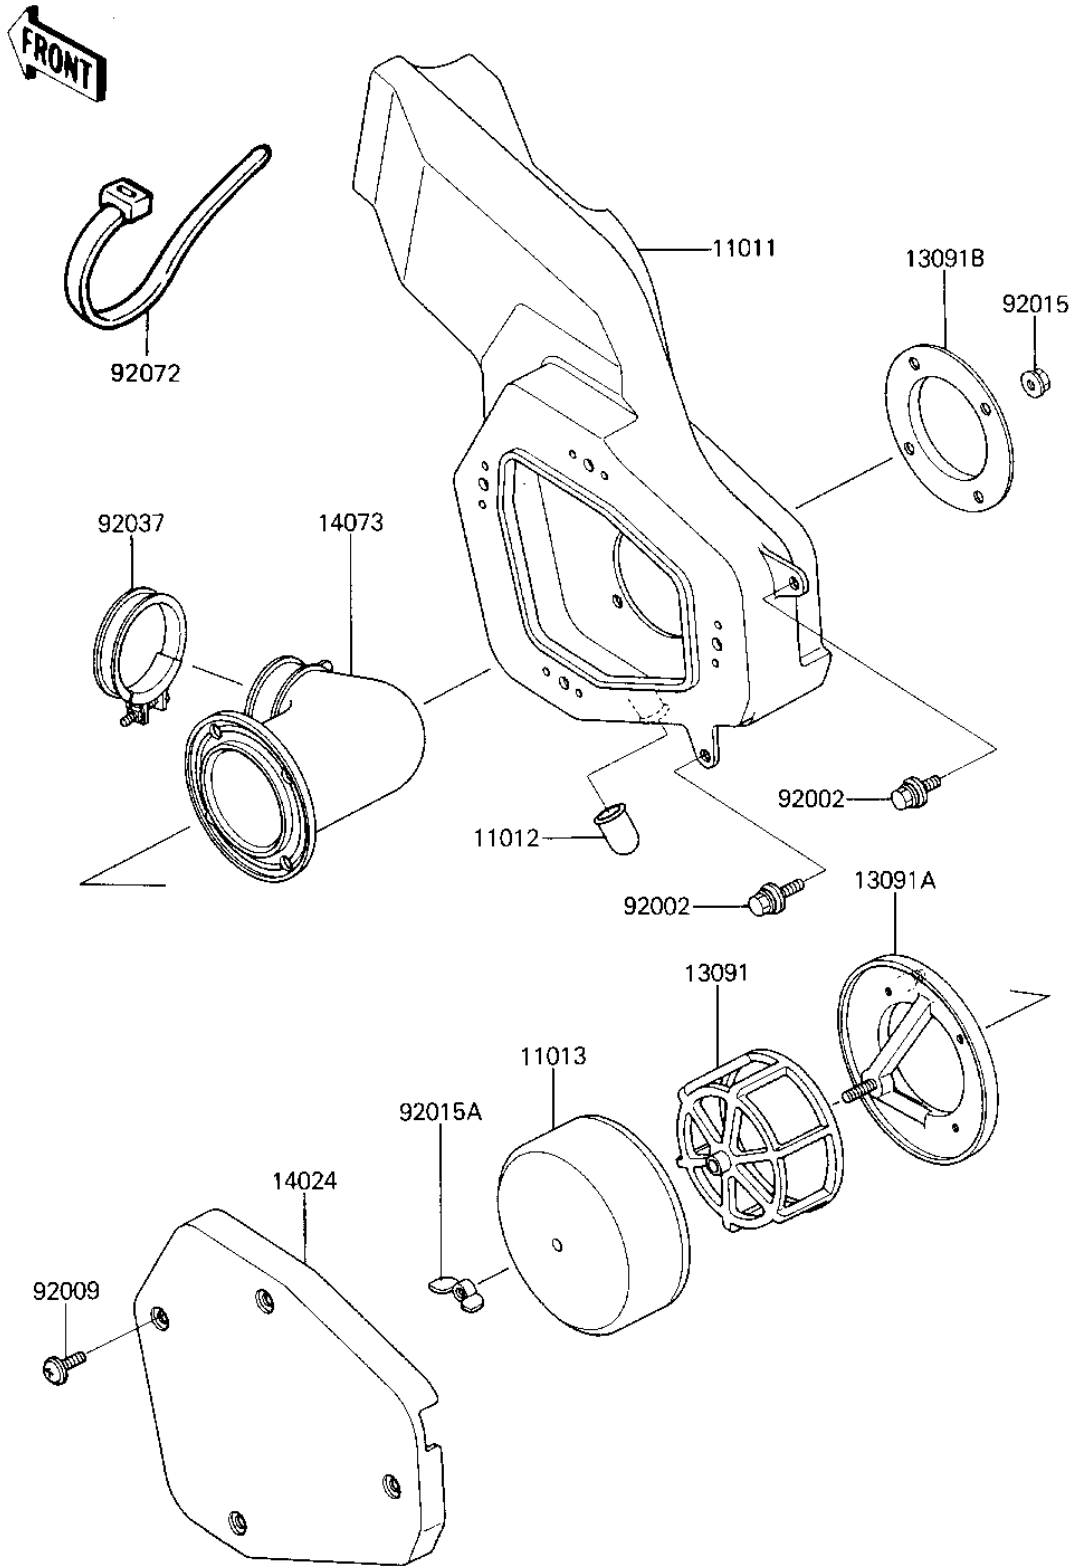

# 1986 Tecate PARTS DIAGRAM

AIR CLEANER

E1130-0205

# 1986 Tecate PARTS LIST

## AIR CLEANER

ITEM NAME	PART NUMBER	QUANTITY
CASE-AIR FILTER (Ref # 11011)	11011-1208	1
CAP,DRAIN (Ref # 11012)	11012-1308	1
ELEMENT-AIR FILTER (Ref # 11013)	11013-1136	1
HOLDER,ELEMENT (Ref # 13091)	13091-1403	1
HOLDER (Ref # 13091A)	13091-1404	1
HOLDER (Ref # 13091B)	13091-1405	1
COVER,AIR FILTER CASE (Ref # 14024)	14024-1140	1
DUCT,AIR FILTER (Ref # 14073)	14073-1237	1
BOLT (Ref # 92002)	92150-1506	2
SCREW,6X14 (Ref # 92009)	92009-1287	4
NUT,FLANGED,5MM (Ref # 92015)	92015-1259	4
NUT,AIR CLEANER CAP (Ref # 92015A)	92016-062	1
CLAMP (Ref # 92037)	92037-171	1
BAND,L-444.5 (Ref # 92072)	92072-1211	1