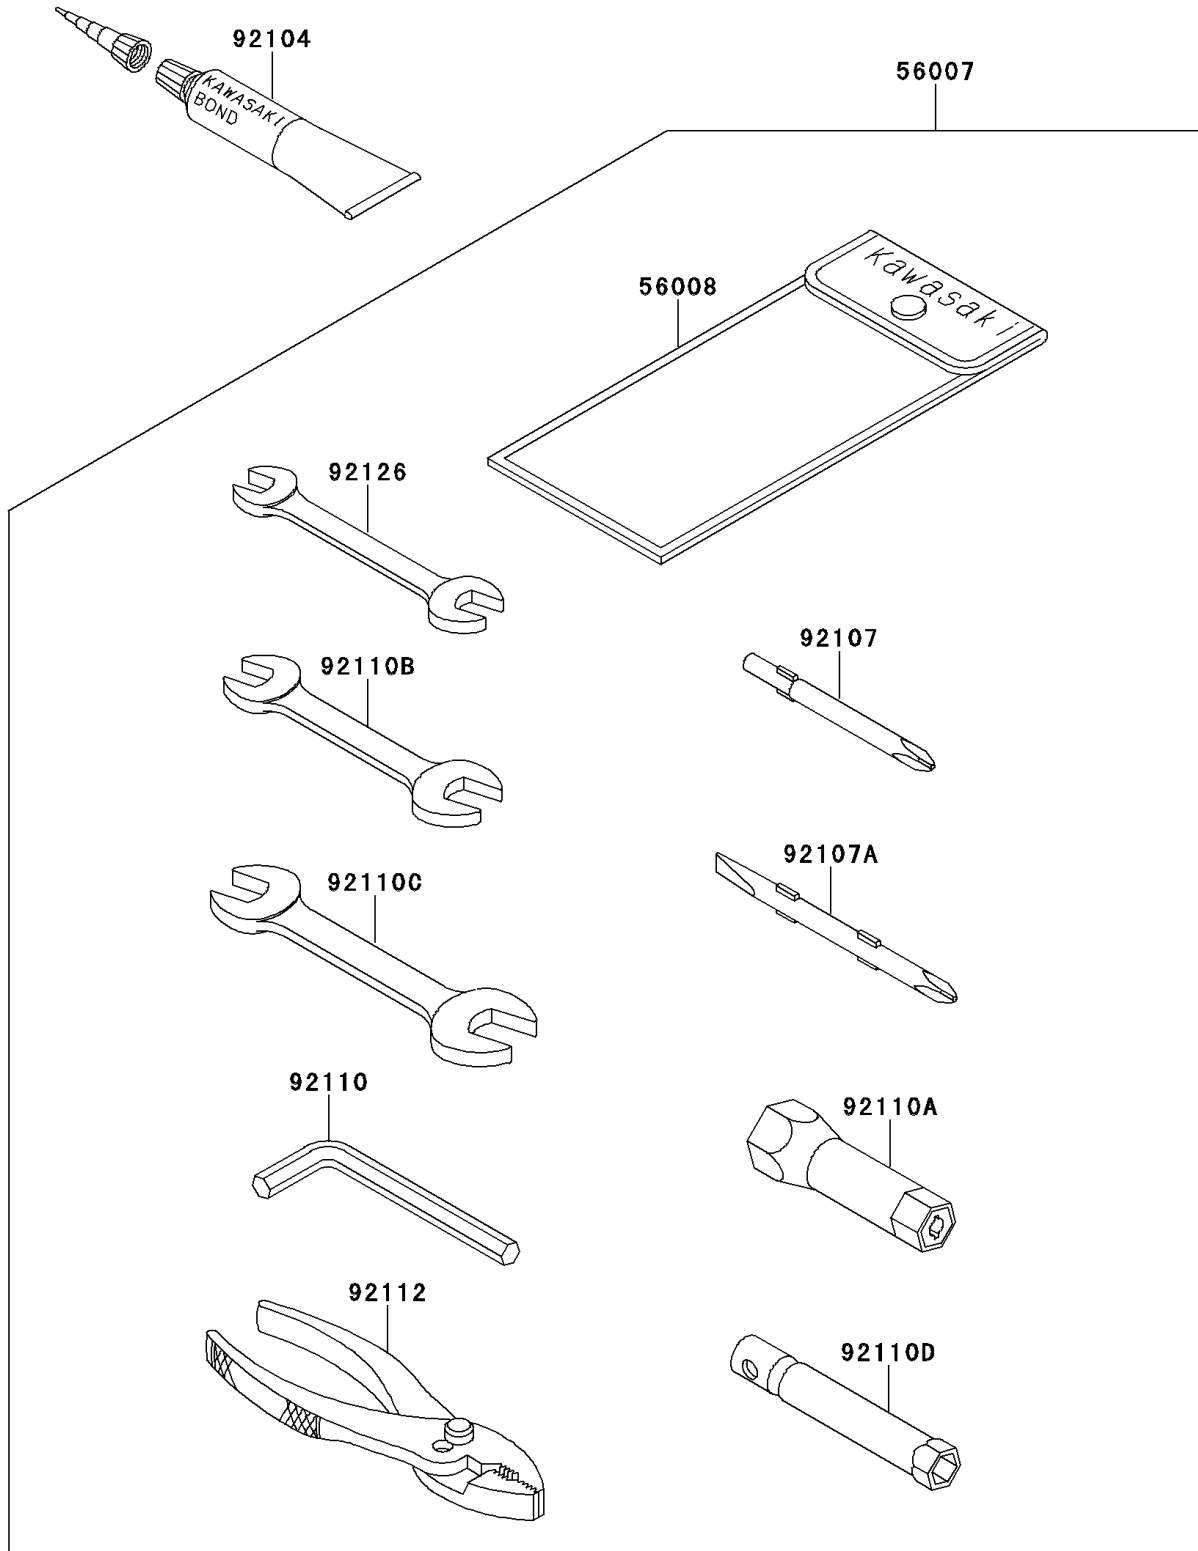

# 1997 900 ZXi PARTS DIAGRAM

Owner's Tools

F3182

## 1997 900 ZXi PARTS LIST

### Owner's Tools

ITEM NAME	PART NUMBER	QUANTITY
TOOL-KIT (Ref # 56007)	56007-3710	1
BAG,TOOL (Ref # 56008)	56008-1007	1
GASKET-LIQUID,TUBE,100G,SILVER (Ref # 92104)	92104-002	AR
TOOL-DRIVER,#3PHILLIPS (Ref # 92107)	92107-005	1
TOOL-DRIVER,#2PHILLIPS&SLOT (Ref # 92107A)	92107-1051	1
TOOL-WRENCH,ALLEN,5MM (Ref # 92110)	92110-1015	1
TOOL-WRENCH,BOX,21MM (Ref # 92110A)	92110-1113	1
TOOL-WRENCH,OPEN END,10X12 (Ref # 92110B)	92110-1152	1
TOOL-WRENCH,OPEN END,14X17 (Ref # 92110C)	92110-1153	1
TOOL-WRENCH,BOX,10MM (Ref # 92110D)	92110-1156	1
TOOL-PLIERS (Ref # 92112)	92112-003	1
TOOL-WRENCH,OPEN END,8X10 (Ref # 92126)	92126-001	1