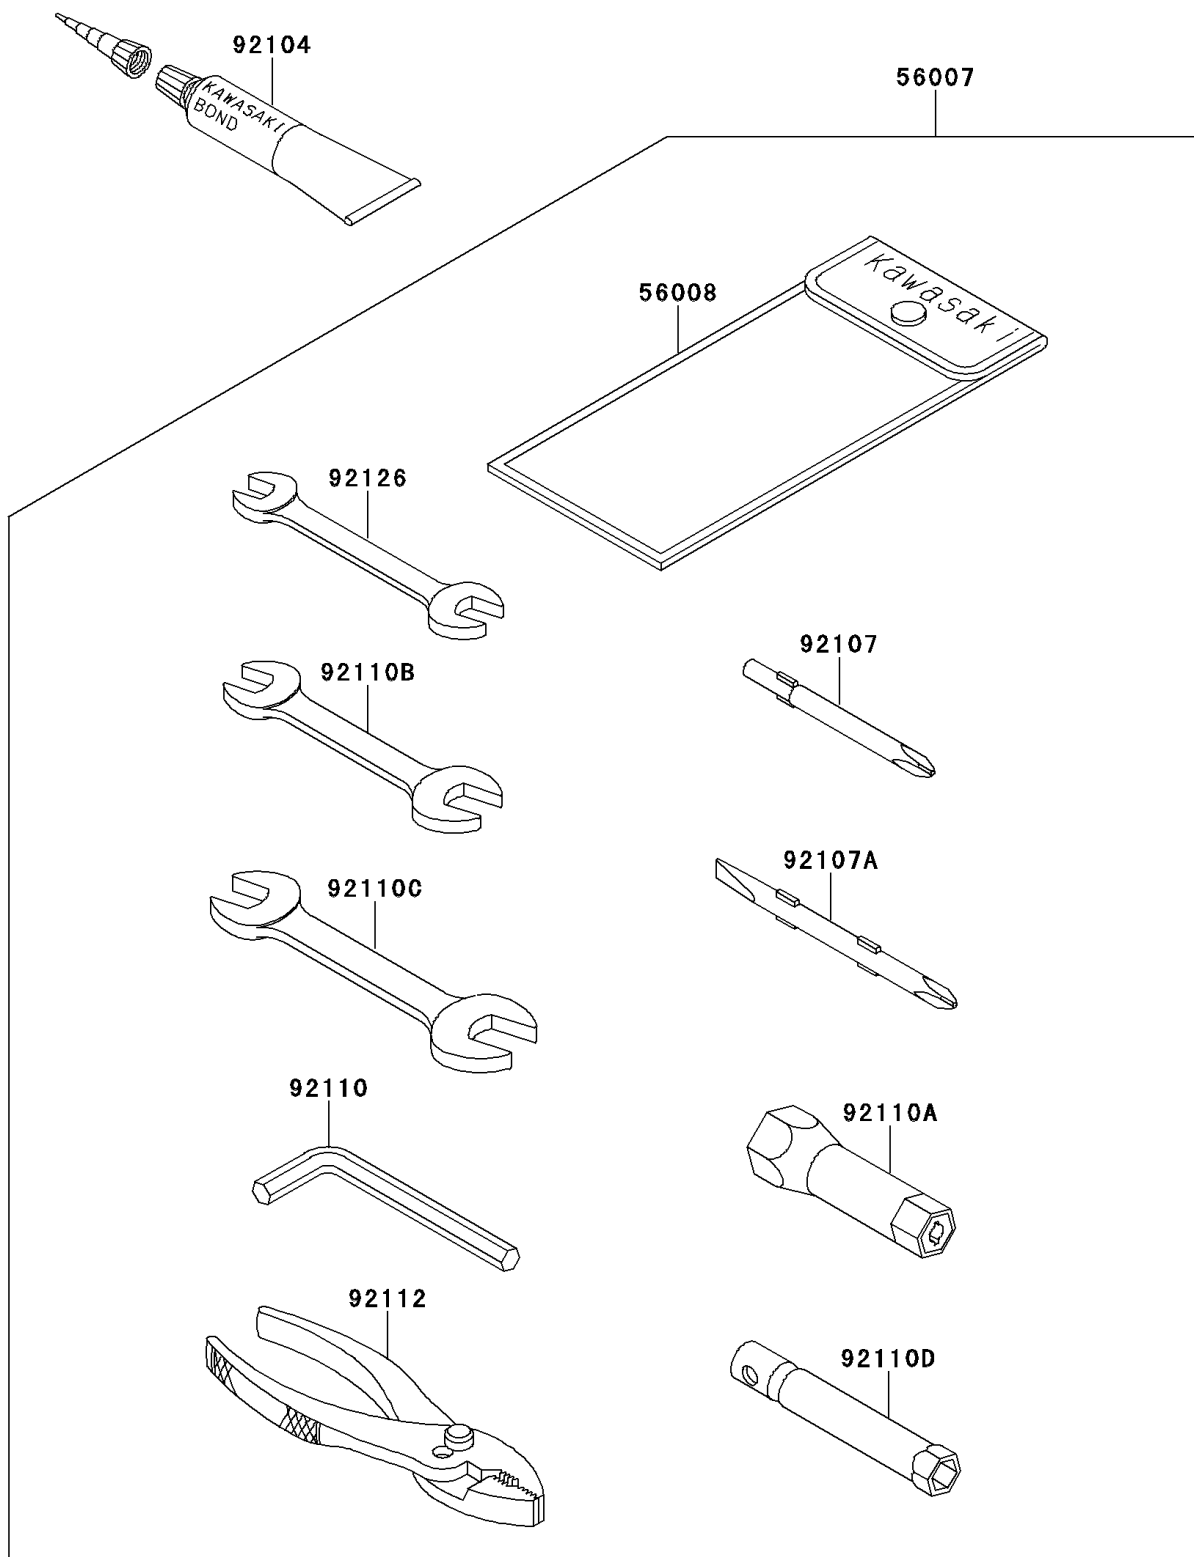

1996 900 ZXi PARTS DIAGRAM

Owner's Tools

F3182

1996 900 ZXi PARTS LIST

Owner's Tools

ITEM NAME	PART NUMBER	QUANTITY
TOOL-KIT (Ref # 56007)	56007-3710	1
BAG,TOOL (Ref # 56008)	56008-1007	1
GASKET-LIQUID,TUBE,100G,SILVER (Ref # 92104)	92104-002	1
TOOL-DRIVER,#3PHILLIPS (Ref # 92107)	92107-005	1
TOOL-DRIVER,#2PHILLIPS&SLOT (Ref # 92107A)	92107-1051	1
TOOL-WRENCH,ALLEN,5MM (Ref # 92110)	92110-1015	1
TOOL-WRENCH,BOX,21MM (Ref # 92110A)	92110-1113	1
TOOL-WRENCH,OPEN END,10X12 (Ref # 92110B)	92110-1152	1
TOOL-WRENCH,OPEN END,14X17 (Ref # 92110C)	92110-1153	1
TOOL-WRENCH,BOX,10MM (Ref # 92110D)	92110-1156	1
TOOL-PLIERS (Ref # 92112)	92112-003	1
TOOL-WRENCH,OPEN END,8X10 (Ref # 92126)	92126-001	1