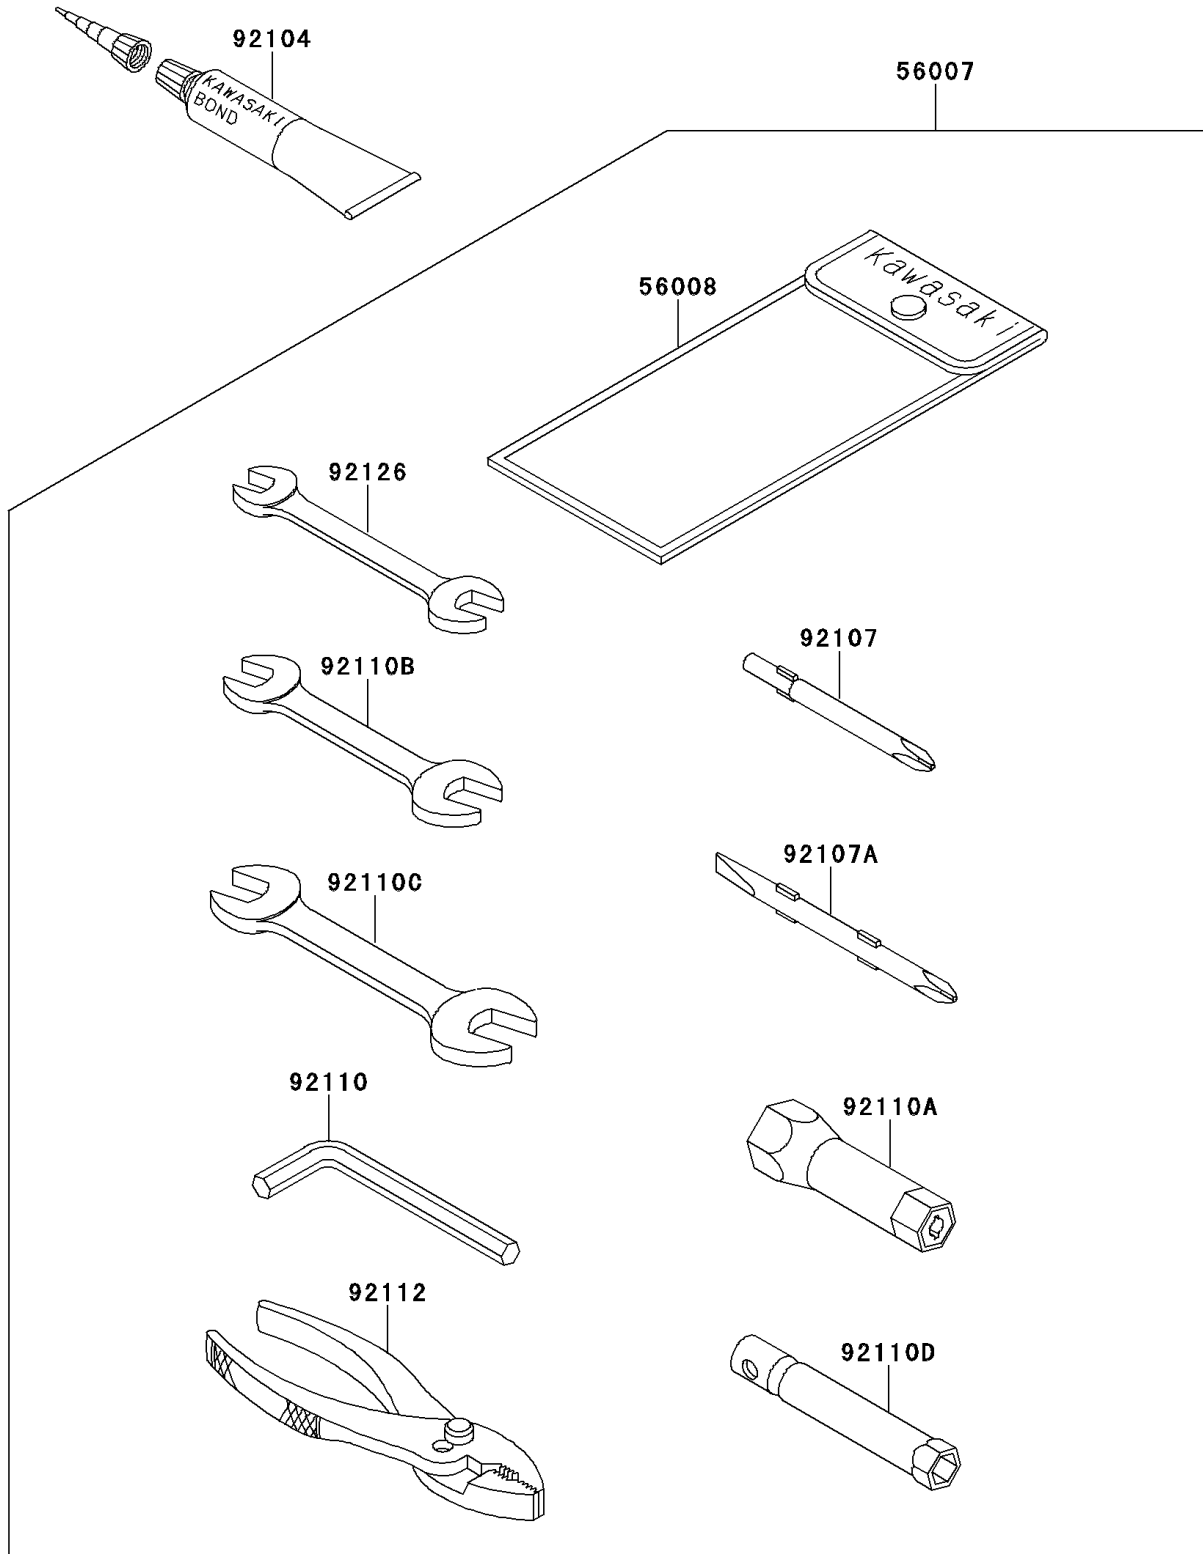

# 1996 900 ZXi PARTS DIAGRAM

Owner's Tools

F3182

# 1996 900 ZXi PARTS LIST

## Owner's Tools

ITEM NAME	PART NUMBER	QUANTITY
TOOL-KIT (Ref # 56007)	56007-3710	1
BAG,TOOL (Ref # 56008)	56008-1007	1
GASKET-LIQUID,TUBE,100G,SILVER (Ref # 92104)	92104-002	AR
TOOL-DRIVER,#3PHILLIPS (Ref # 92107)	92107-005	1
TOOL-DRIVER,#2PHILLIPS&SLOT (Ref # 92107A)	92107-1051	1
TOOL-WRENCH,ALLEN,5MM (Ref # 92110)	92110-1015	1
TOOL-WRENCH,BOX,21MM (Ref # 92110A)	92110-1113	1
TOOL-WRENCH,OPEN END,10X12 (Ref # 92110B)	92110-1152	1
TOOL-WRENCH,OPEN END,14X17 (Ref # 92110C)	92110-1153	1
TOOL-WRENCH,BOX,10MM (Ref # 92110D)	92110-1156	1
TOOL-PLIERS (Ref # 92112)	92112-003	1
TOOL-WRENCH,OPEN END,8X10 (Ref # 92126)	92126-001	1