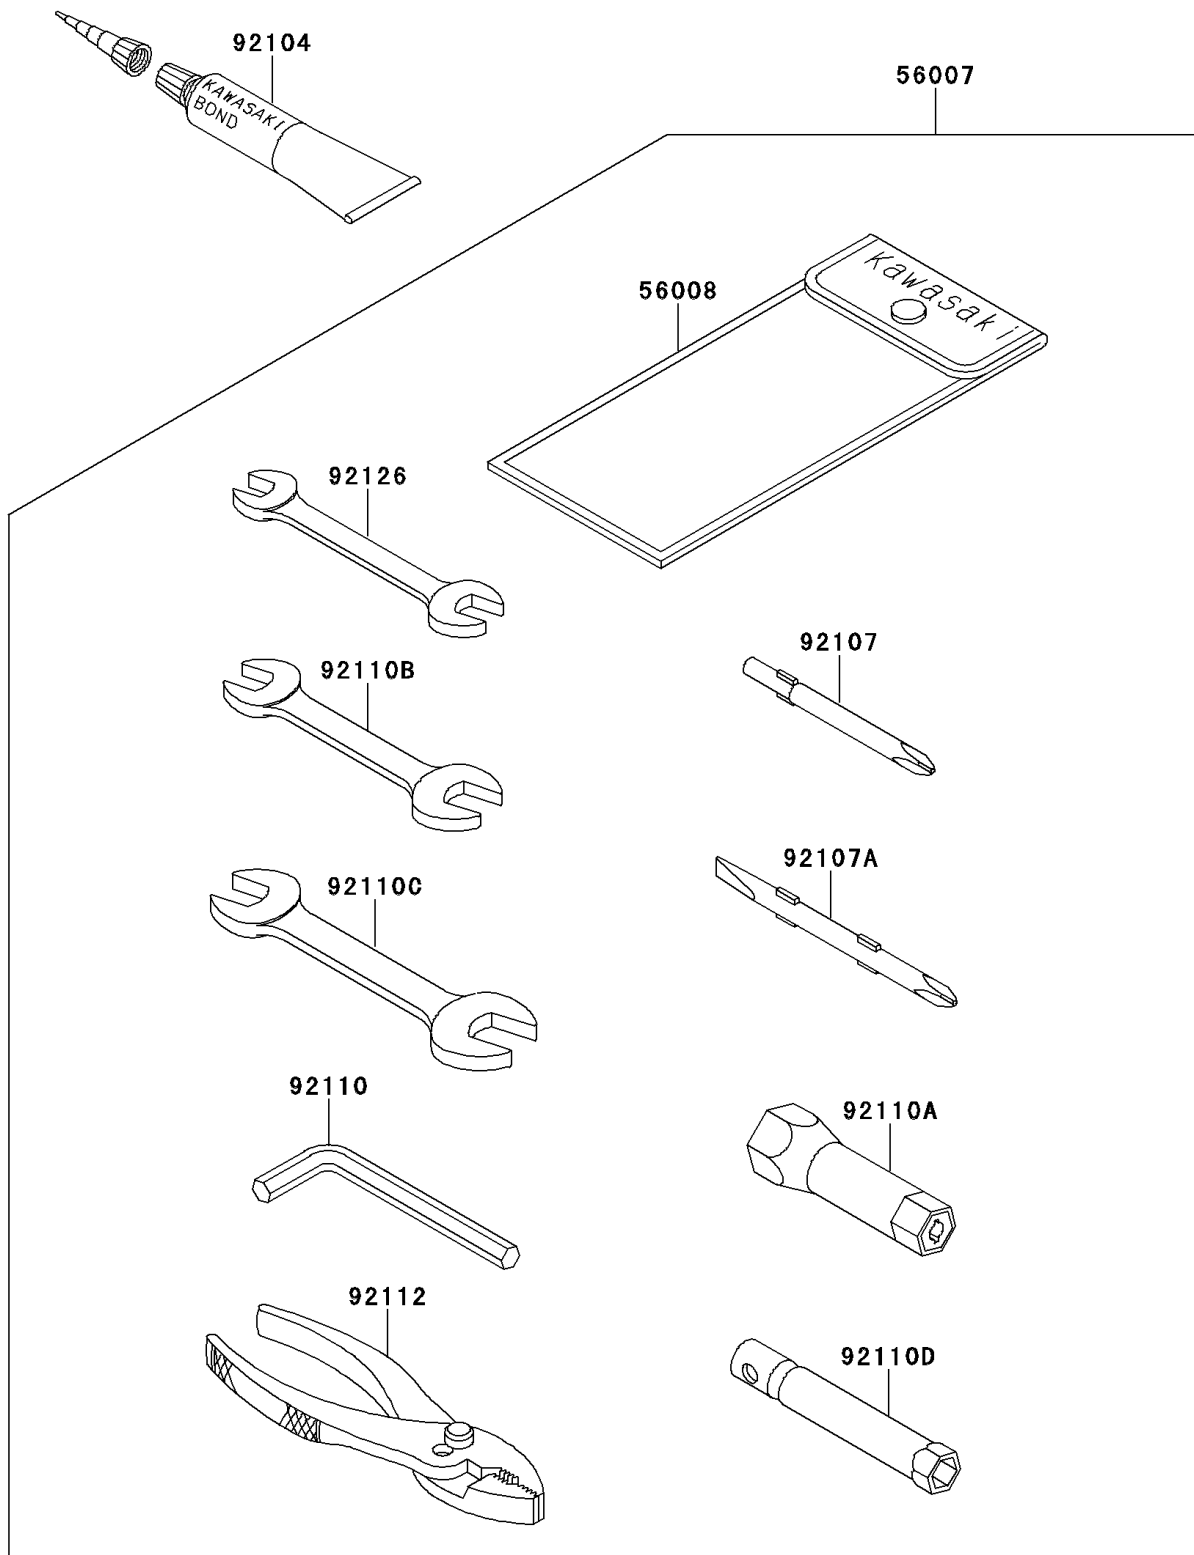

1995 900 ZXi PARTS DIAGRAM

Owner's Tools

F3182

1995 900 ZXi PARTS LIST

Owner's Tools

ITEM NAME	PART NUMBER	QUANTITY
TOOL-KIT (Ref # 56007)	56007-3710	1
BAG,TOOL (Ref # 56008)	56008-1007	1
GASKET-LIQUID,TUBE,100G,SILVER (Ref # 92104)	92104-002	1
TOOL-DRIVER,#3PHILLIPS (Ref # 92107)	92107-005	1
TOOL-DRIVER,#2PHILLIPS&SLOT (Ref # 92107A)	92107-1051	1
TOOL-WRENCH,ALLEN,5MM (Ref # 92110)	92110-1015	1
TOOL-WRENCH,BOX,21MM (Ref # 92110A)	92110-1113	1
TOOL-WRENCH,OPEN END,10X12 (Ref # 92110B)	92110-1152	1
TOOL-WRENCH,OPEN END,14X17 (Ref # 92110C)	92110-1153	1
TOOL-WRENCH,BOX,10MM (Ref # 92110D)	92110-1156	1
TOOL-PLIERS (Ref # 92112)	92112-003	1
TOOL-WRENCH,OPEN END,8X10 (Ref # 92126)	92126-001	1