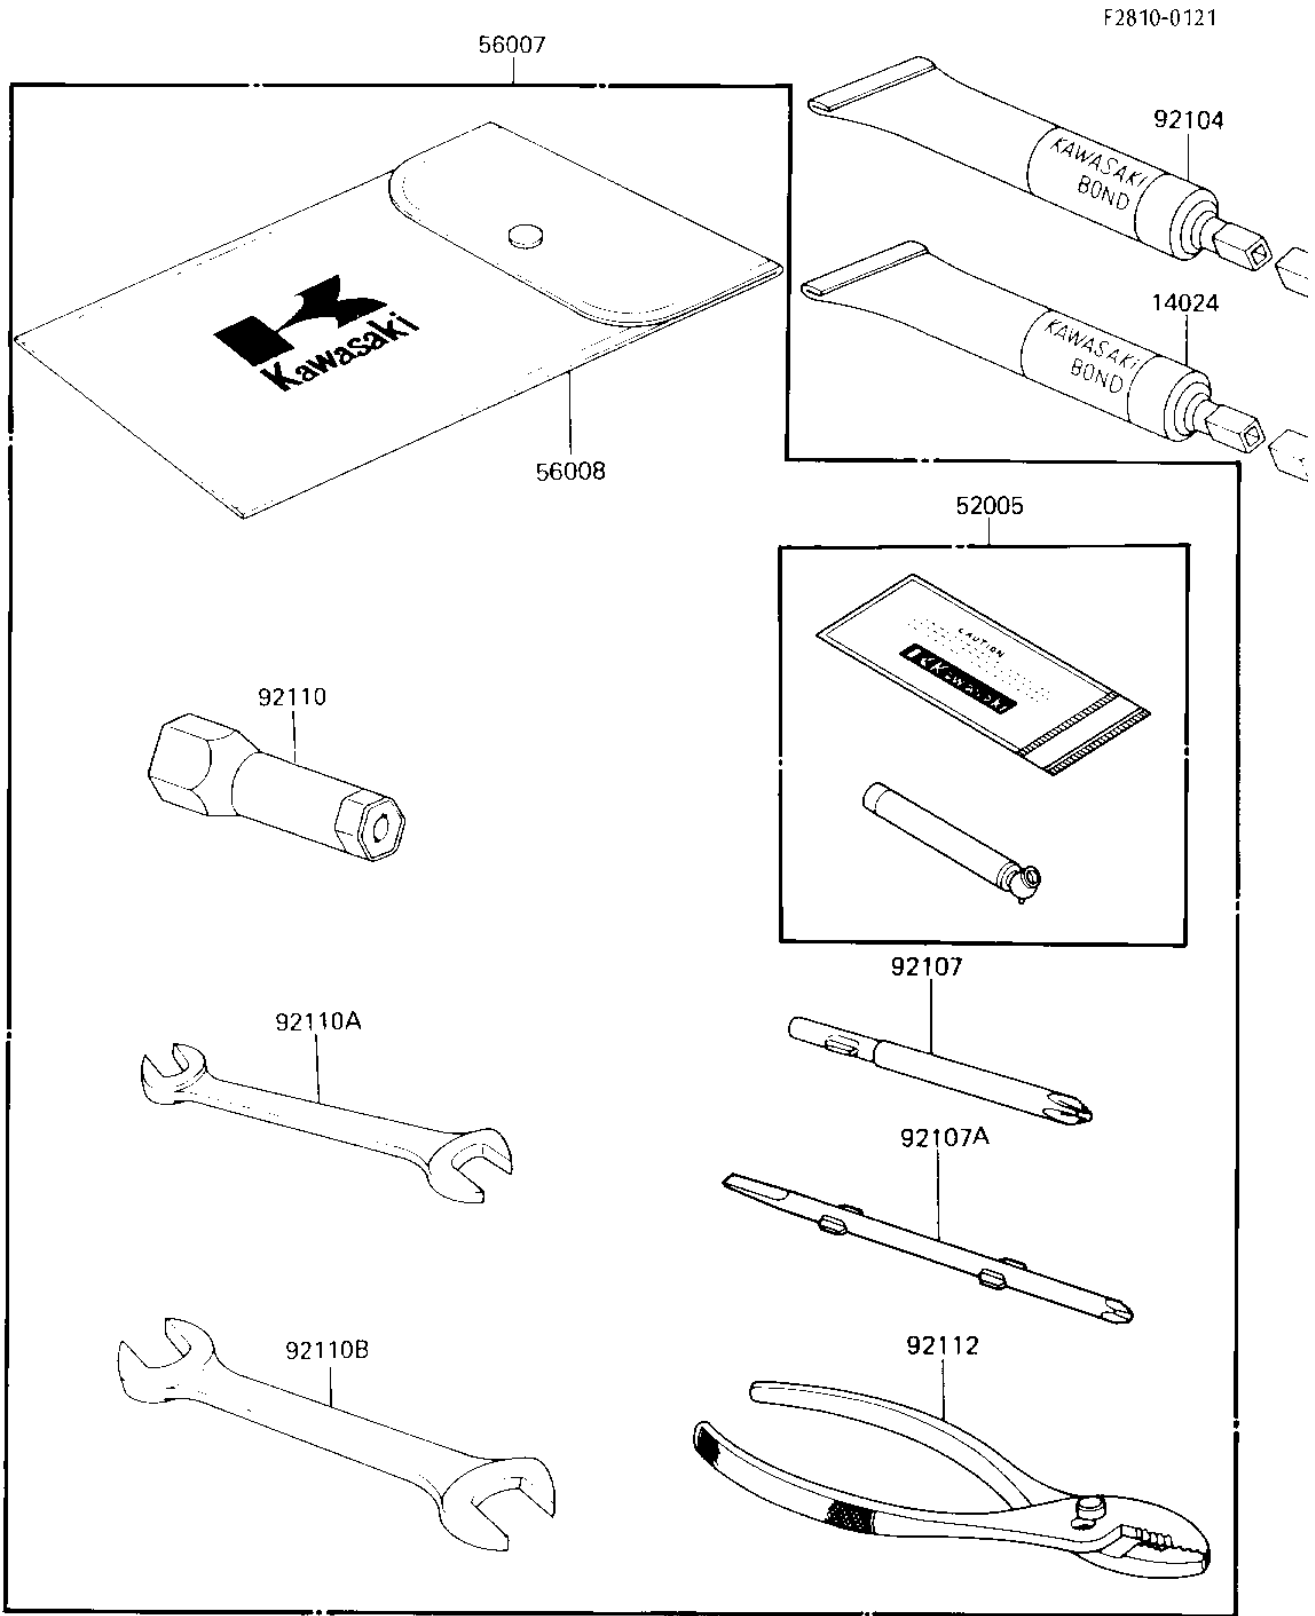

# 1987 KLT185 PARTS DIAGRAM

## 1987 KLT185 PARTS LIST

### OWNER TOOLS

ITEM NAME	PART NUMBER	QUANTITY
BOND,#10 (Ref # 14024)	56019-120	1
GAUGE,AIR (Ref # 52005)	52005-1082	1
TOOLKIT (Ref # 56007)	56007-1237	1
BAG,TOOL (Ref # 56008)	56008-1007	1
LIQUID GASKET (Ref # 92104)	92104-002	1
SCREW DRIVER #3 PHLIP (Ref # 92107)	92107-005	1
92107-1052 (Canada) (Ref # 92107A)	92107-1051	1
TOOL-WRENCH (Ref # 92110)	92110-1111	1
TOOL-WRENCH,OPEN END, (Ref # 92110A)	92110-1152	1
TOOL-WRENCH,OPEN END, (Ref # 92110B)	92110-1153	1
PLIERS,160MM (Ref # 92112)	92112-003	1