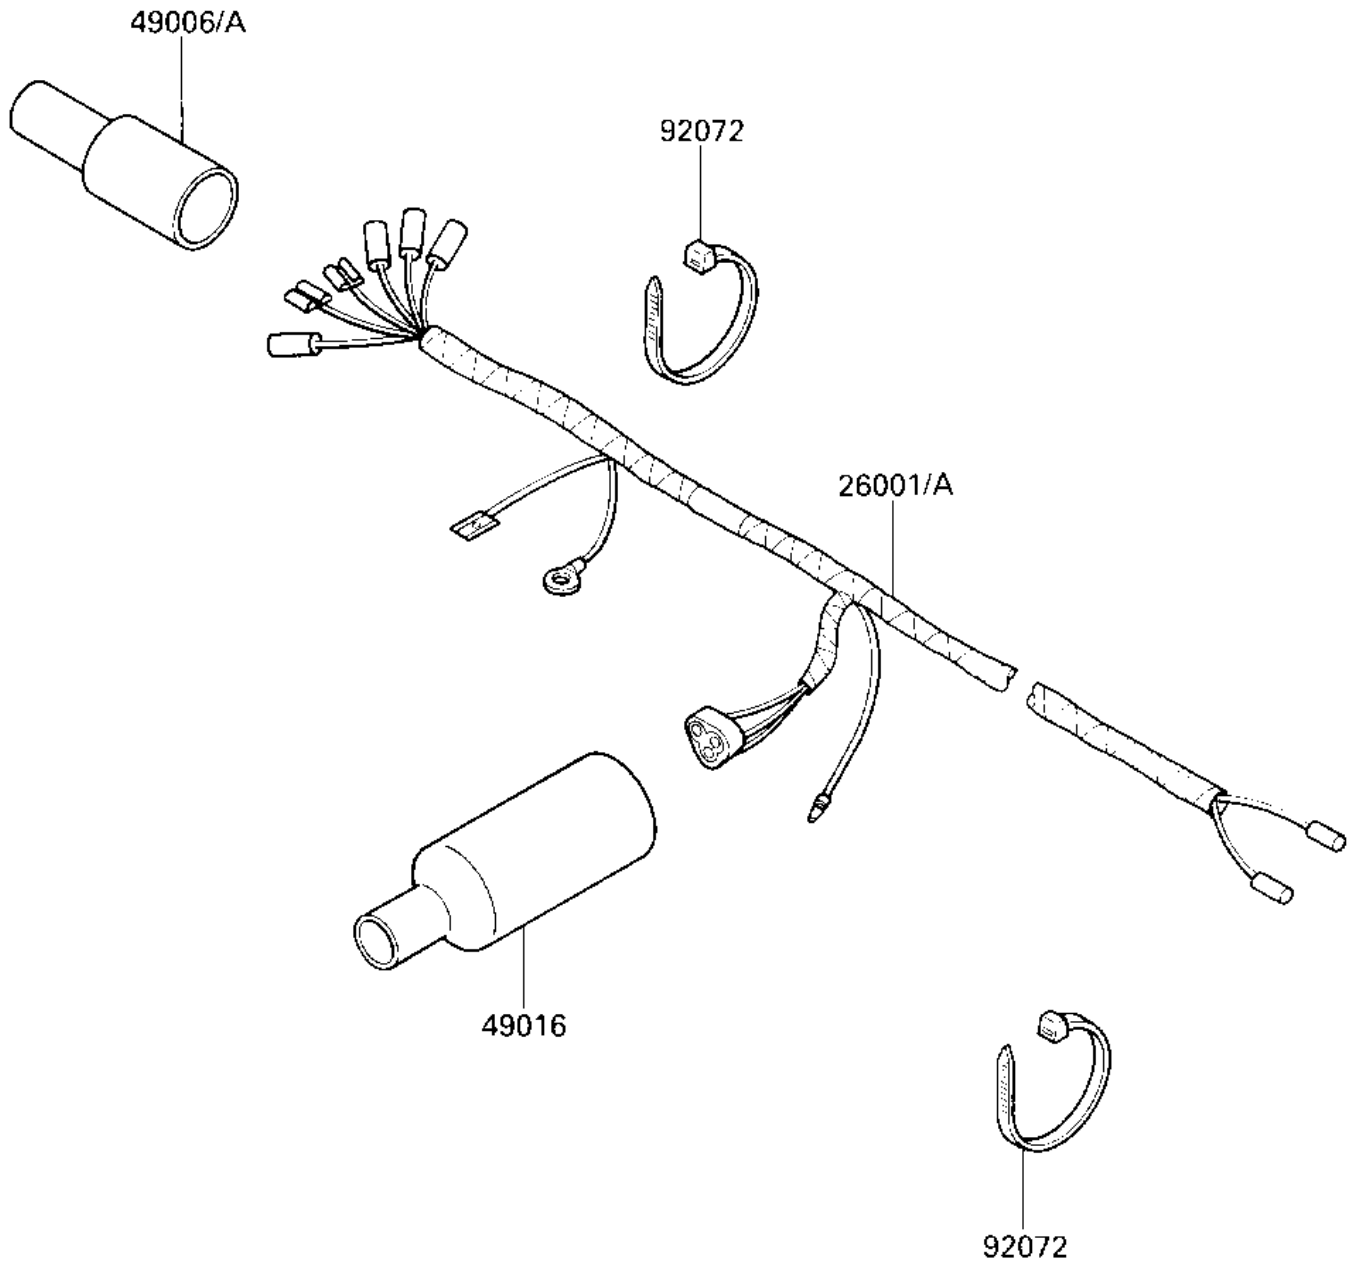

# 1986 KLT185 PARTS DIAGRAM

CHASSIS ELECTRICAL EQUIPMENT

4-2700-0010

# 1986 KLT185 PARTS LIST

## CHASSIS ELECTRICAL EQUIPMENT

ITEM NAME	PART NUMBER	QUANTITY
HARNESS,MAIN (Ref # 26001)	26001-1730	1
BOOT,HARNESS (Ref # 49006A)	49006-4007	1
COVER-SEAL (Ref # 49016)	49016-1043	1
BAND (Ref # 92072)	92072-3505	6